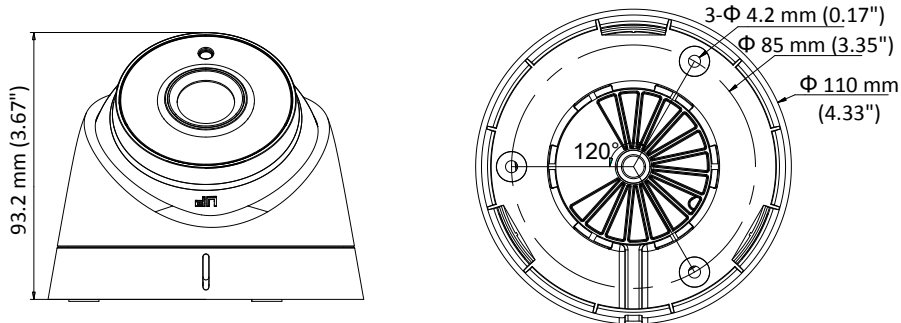

Order Models

DS-2CE56D8T-IT3E

Dimension