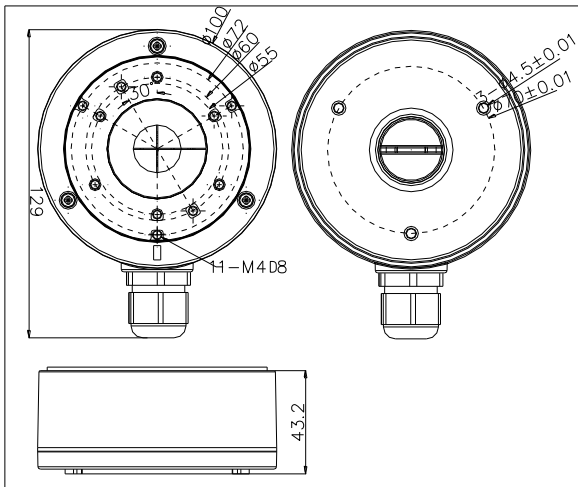

DS-1280ZJ-XS

Junction Box for Dome(Bullet) Camera

Features:

- Aluminum alloy material with surface spray treatment
- Cable hole on bracket makes the feature better

Dimension:

Note: The actual bracket may vary from the picture above.

Order Model:

DS-1280ZJ-XS

Parameter:

Model	DS-1280ZJ-XS
Parameters	Junction Box for Dome(Bullet) Camera
Appearance	Hikvision White
Material	Aluminum Alloy
Dimension	Φ 100 x 43.2 x 129mm
Weight	320g

Notice:

- The bracket should be installed on flat wall
- Waterproof rubber is necessary for outdoor application
- The wall must be capable of supporting over 3 times as much as the total weight of the camera and the mount.
- The maximum load capacity of the bracket is **4.5KG**