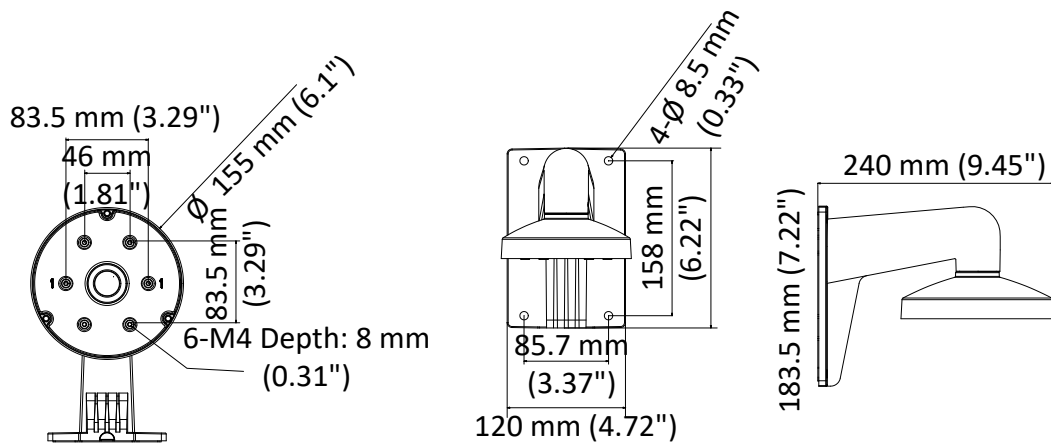

DS-1473ZJ-155

Wall Mount for Dome Camera

Feature

- Aluminum alloy with surface spray treatment
- The cap facilitates the installation
- Waterproof design

Dimension

Available Model

DS-1473ZJ-155

Parameter

Model	DS-1473ZJ-155
Parameters	Wall Mount for Dome Camera
Appearance	Hikvision White
Material	Aluminum Alloy
Dimension	Ø 155 mm × 183.5 mm × 240 mm (6.1" × 7.22" × 9.45")
Weight	650 g (1.4 lb.)

Note

- The mount should be installed on the flat surface.
- The wall must be capable of supporting at least 3 times as much as the total weight of the camera and the mount.
- The mount's maximum load capacity is 3 Kg (6.6 lb.).