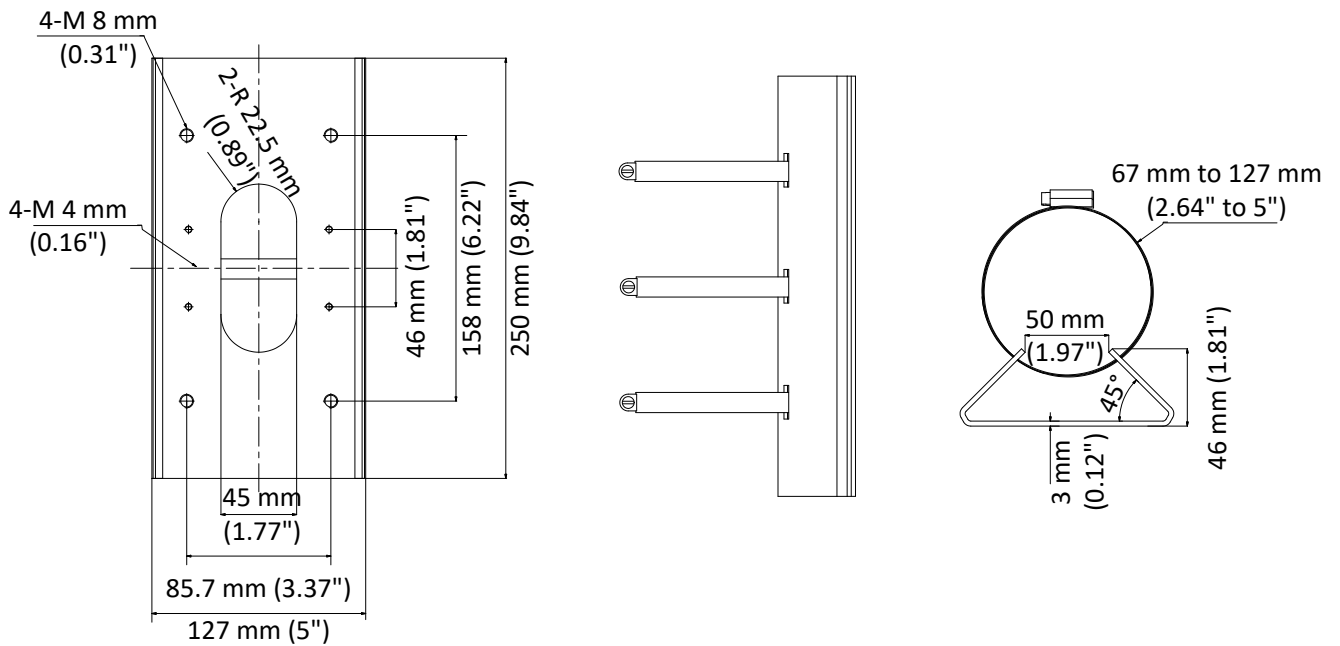

DS-1475ZJ-SUS

Vertical Pole Mount

Feature

- Stainless steel material with surface spray treatment
- Adjustable diameter from 67 mm to 127 mm

Dimension

Available Model

DS-1475ZJ-SUS

Parameter

Model	DS-1475ZJ-SUS
Parameters	Vertical Pole Mount
Appearance	Hikvision White
Material	Stainless Steel
Dimension	250 mm × 127 mm × 46 mm (9.84" × 5" × 1.81")
Weight	1205 g (2.66 lb.)

Note

- Waterproof rubber is necessary for the outdoor application.
- The wall must be capable of supporting at least 3 times as much as the total weight of the camera and the mount.
- The mount's maximum load capacity is 10 Kg (22 lb.).