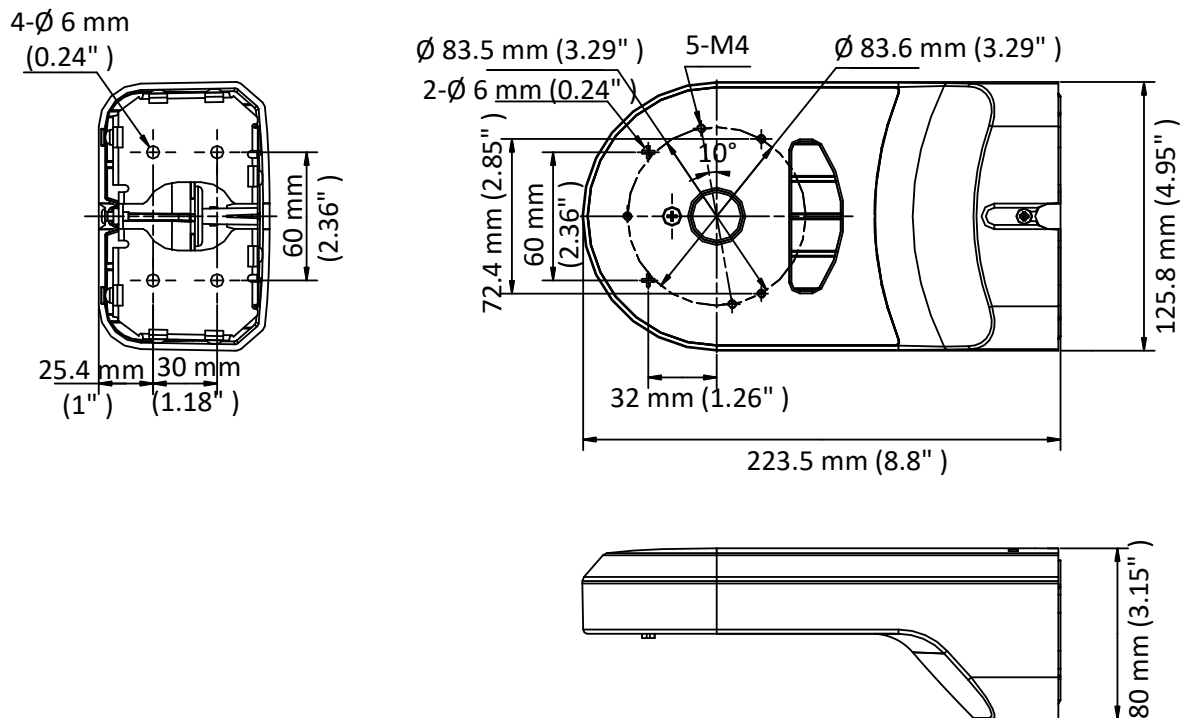

DS-1294ZJ-PT

Wall Mount

Feature

- Plastic and steel with surface spray treatment
- Cable hole design facilitates the installation
- Applies to both indoor conditions, and outdoor conditions

Dimension

Available Model

DS-1294ZJ-PT

Parameter

Model	DS-1294ZJ-PT
Parameters	Wall Mount
Appearance	Hikvision White
Material	Plastic and Steel
Dimension	223.5 mm × 125.8 mm × 80 mm (8.8" × 4.95" × 3.15")
Weight	480 g (1.06 lb.)

Note

- The wall must be capable of supporting at least 3 times as much as the total weight of the camera, and the mount.
- The mount's maximum load capacity is 3 kg (6.6 lb.).