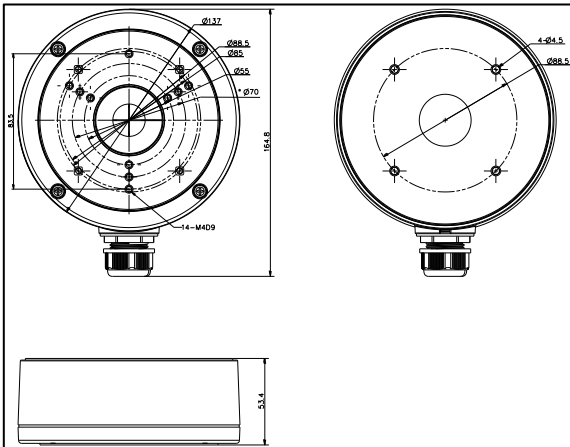

DS-1280ZJ-S

Junction Box for Dome Camera

Features:

- Aluminum alloy material with surface spray treatment
- Waterproof design
- Cable hole on bracket makes the feature better

Dimension:

Order Model:

DS-1280ZJ-S

Parameter:

Model	DS-1280ZJ-S
Parameters	Junction Box for Dome Camera
Appearance	Hikvision White
Material	Aluminum Alloy
Dimension	Φ 137 x 53.4x 164.8mm
Weight	527g

Notice:

- The bracket should be installed on flat wall
- Waterproof rubber is necessary for outdoor application
- The wall must be capable of supporting over 3 times as much as the total weight of the camera and the mount.
- The maximum load capacity of the bracket is **4.5KG**

Note: The actual bracket may vary from the picture above.