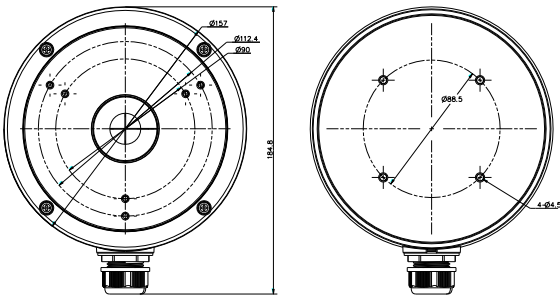

## DS-1280ZJ-M

Junction Box for  
Dome Camera

### Dimension:

### Parameter:

Model	DS-1280ZJ-M
Parameters	Junction Box for Dome Camera
Appearance	Hikvision White
Material	Aluminum Alloy
Dimension	Φ 157×185×51.5mm
Weight	621g