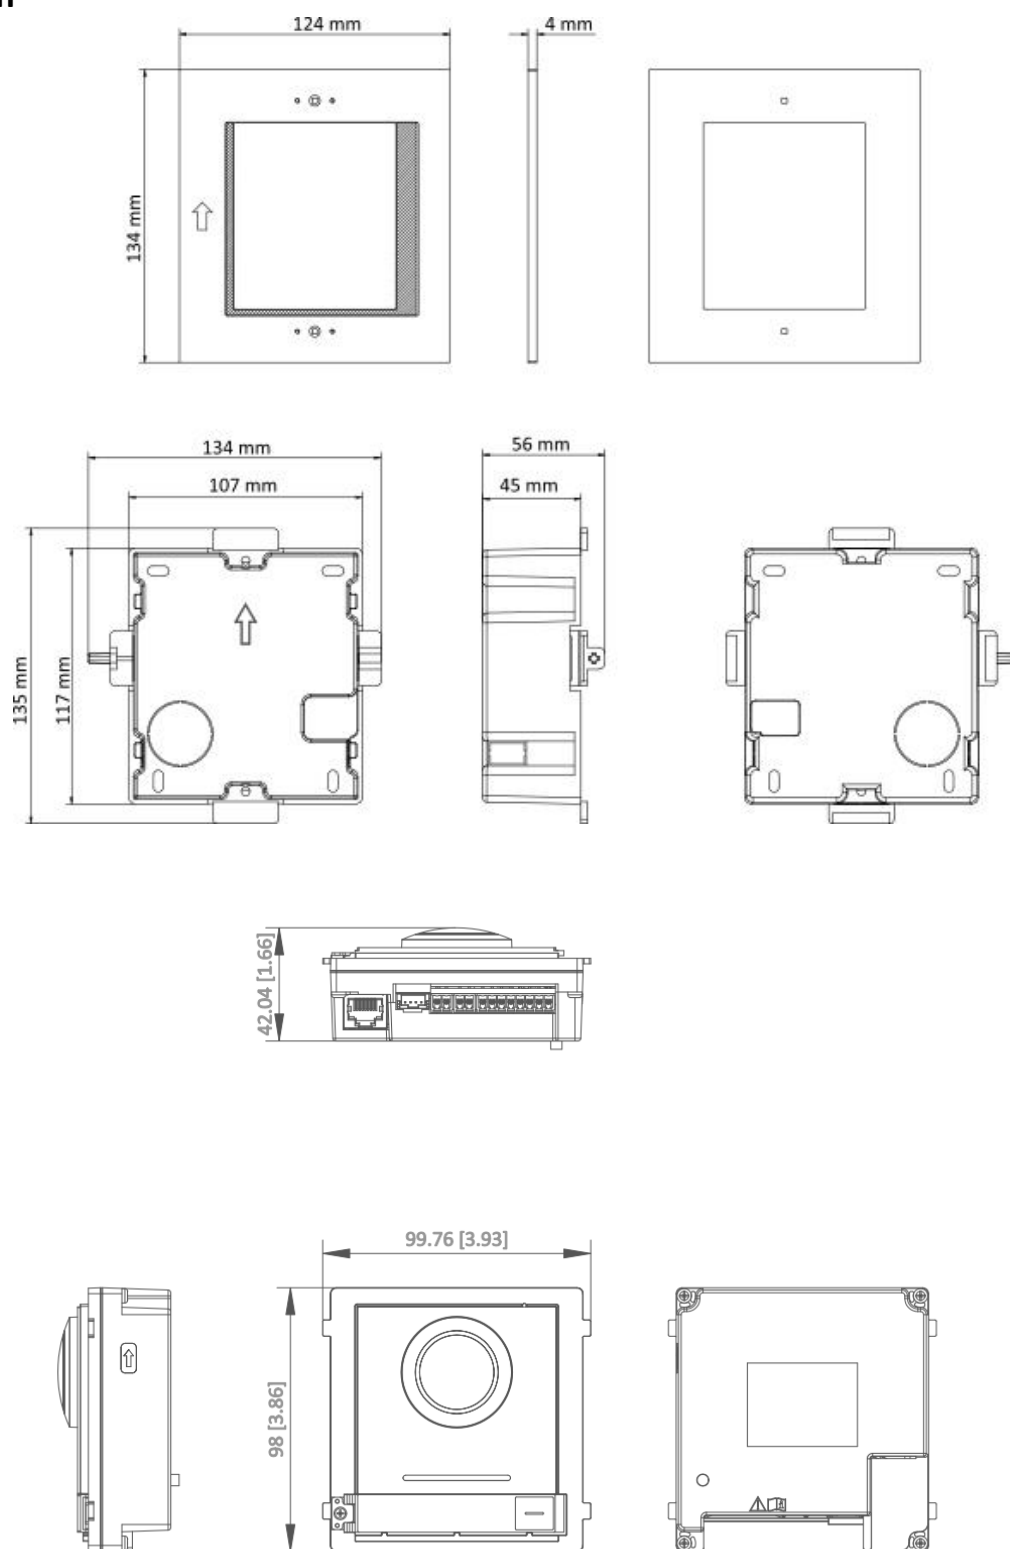

General	
Button	1
Installation	Flush mounting
Indicator	/
Weight	Net weight: 0.375 kg Gross weight: 0.853 kg
Protective level	IP65
Working temperature	-40 °C to 60 °C (-40 °F to 140 °F)
Battery	/
Power supply	12 VDC, 500 mA, IEEE 802.3af, PoE
Application environment	Outdoor
Power consumption	≤ 5 W
Language	English, French, Portuguese, Brazilian Portuguese, Spanish, Russian, German, Italian, Polish, Turkish, Vietnamese, Arabic, Czech, Hungarian, Dutch, Romanian, Bulgarian, Ukrainian, Croatian, Serbian, Greek, Slovak

▪ Available Model

DS-KD8003-IME1(B)/Flush

DS-KD8003-IME1(B)/Flush/USA INC

DS-KD8003-IME1(B)/Flush/USA

DS-KD8003-IME1(B)(USA-STD)/Flush

▪ Dimension

Unit:mm [inch]

SCALE 1:1