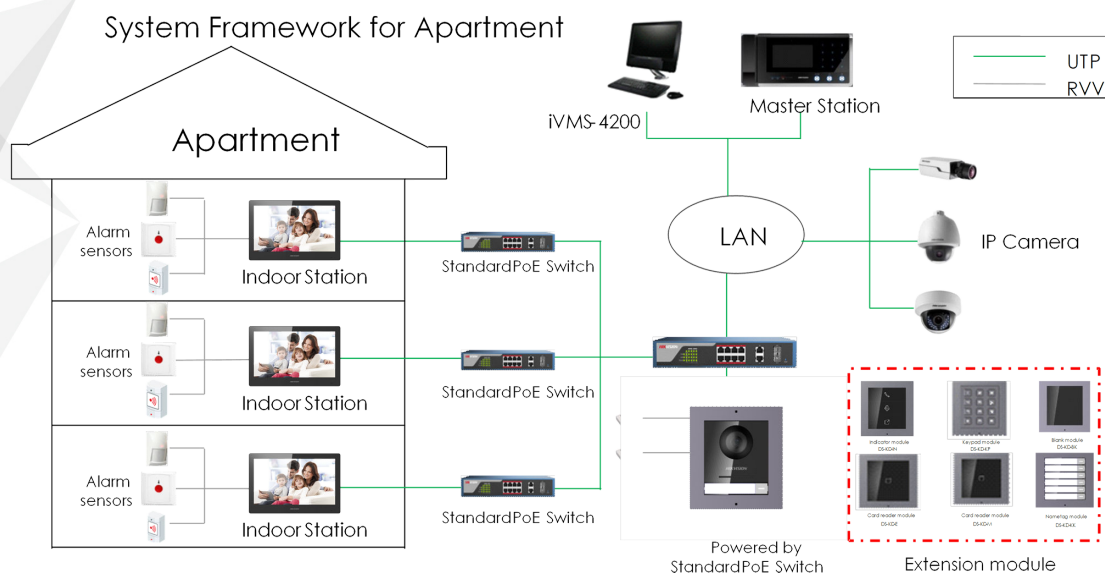

## DS-KH8520-WTE1

### Video Intercom Indoor Station with 10-Inch Touch Screen

#### Key Feature

- New UI V2.0: User friendly design
- 10-inch colorful touch screen with resolution 1024 × 600
- Standard PoE
- Stores messages and capture pictures in the TF card
- Remote unlocking via the client software or the mobile client
- Views live videos of door stations and linked cameras
- Supports wireless network

## Specification

Model		DS-KH8520-WTE1
System	Memory	128 MB
	Flash	32 MB
	Operation system	Embedded Linux operation system
Display	Display screen	10.1-inch colorful TFT LCD
	Display resolution	1024 × 600
	Operation method	Capacitive touch screen
Audio	Audio input	Built-in omnidirectional microphone
	Audio output	Built-in loudspeaker
	Audio compression standard	G.711 U
	Audio compression rate	64 Kbps
	Audio quality	Noise suppression and echo cancellation
Network	Wired network	10/100 Mbps self-adaptive network
	Wireless network	Wi-Fi 802.11b/g/n
	Network protocol	TCP/IP、SIP、RTSP
	Network interface	1 RJ-45 10/100 Mbps self-adaptive
	Alarm input	8-ch alarm inputs
	Relay output	2
	TF card	Max to 32 G, SD 2.0 or lower version
	RS-485	1
General	Power supply	IEEE802.3af, standard PoE
		12 VDC/1 A
	Power consumption	≤ 6 W
	Working temperature	-10 °C to 55 °C (14 °F to 131 °F)
	Working humidity	10% to 90%
Dimensions (W × H × D)		254 mm × 166 mm × 14.7 mm (10.0" × 6.5" × 0.58")