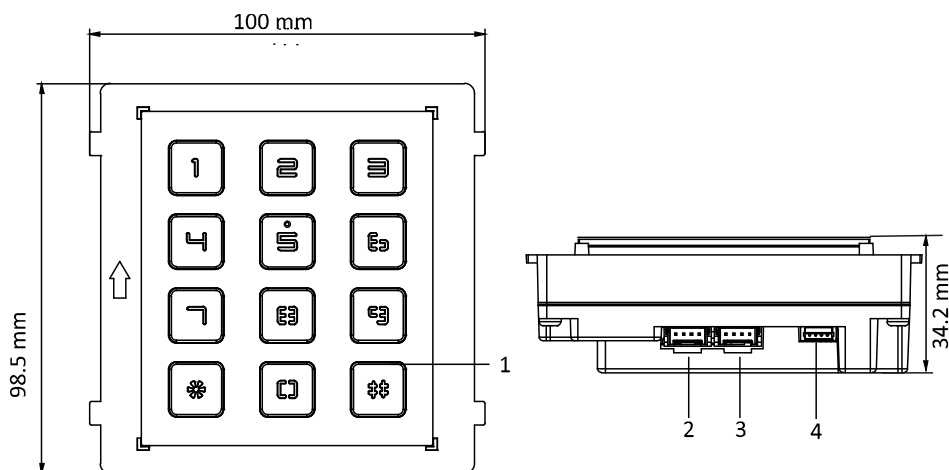

Specification

Model		DS-KD-KP
System parameters	Processor	Embedded MCU Processor
	Operation method	Physical Button
Interfaces	Module-connecting	2(1 Input, 1 Output)
	Debug	1
General	Physical button	12
	DIP Switch	8
	Power Input	12 VDC(Powered by the other module)
	Power Output	12 VDC(Powered for the other module)
	Power consumption	≤2 W
	Working temperature	-40° C to +55° C(-40° F to 131° F)
	Working humidity	10% to 95%
	Protection level	IP65, IK7
	Installation	Flush Mounting, Surface Mounting
	Dimensions (L × W × H)	98.5 mm × 100 mm × 34.2 mm (3.87" × 3.95" × 1.33")

Appearance and Interface

No.	Description
1	Button
2	Module-connecting Interface(output)
3	Module-connecting Interface(input)
4	Debug Port