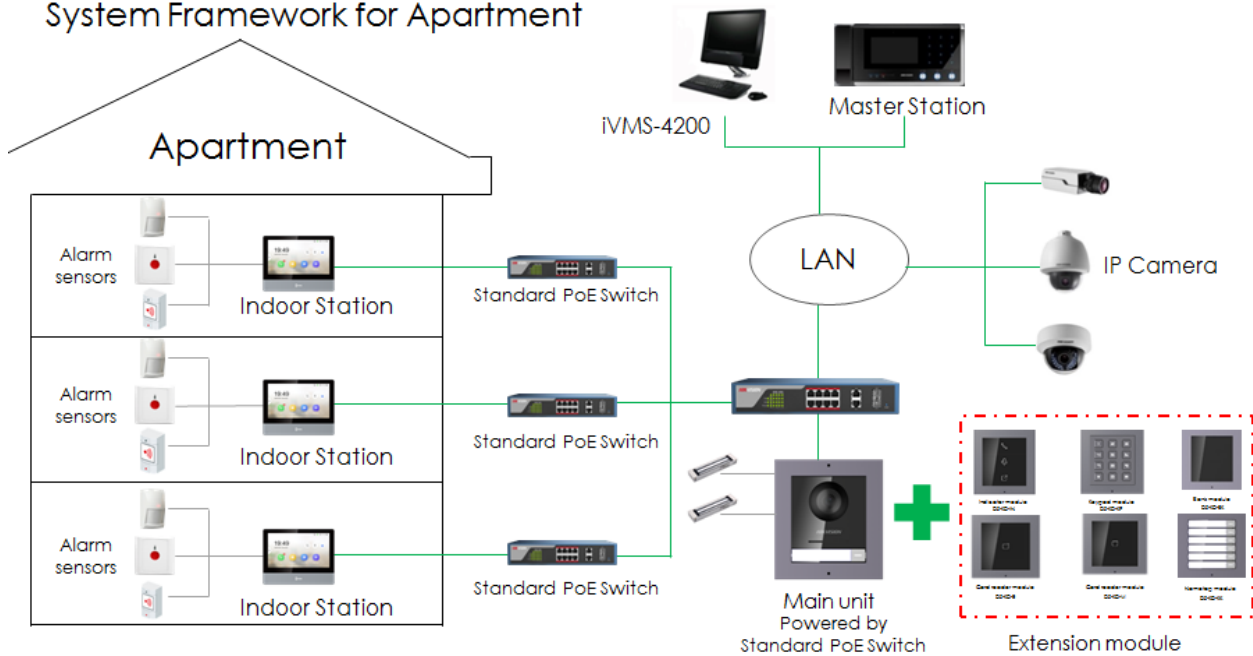

DS-KD-KP Keypad Module

Key Feature

- Supports unlock the door via entering password
- Supports call the resident via entering room No.
- Backlight compensation
- Easy to and extend

Available Model

DS-KD-KP

Specification

Model		DS-KD-KP
System parameters	Processor	Embedded MCU Processor
	Operation method	Physical Button
Interfaces	Module-connecting	2(1 Input, 1 Output)
	Debug	1
General	Physical button	12
	DIP Switch	8
	Power Input	12 VDC(Powered by the other module)
	Power Output	12 VDC(Powered for the other module)
	Power consumption	≤2 W
	Working temperature	-40° C to +55° C(-40° F to 131° F)
	Working humidity	10% to 95%
	Protection level	IP65, IK7
	Installation	Flush Mounting, Surface Mounting
	Dimensions (L × W × H)	98.5 mm × 100 mm × 34.2 mm (3.87" × 3.95" × 1.33")

Appearance and Interface

No.	Description
1	Button
2	Module-connecting Interface(output)
3	Module-connecting Interface(input)
4	Debug Port

Typical Application

System Framework for Apartment

Distributed by

HIKVISION