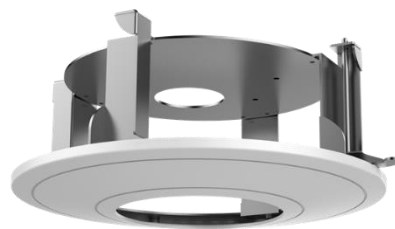

DS-1227ZJ-DM37

In-Ceiling Mount

Features

- Steel and plastic with surface spray treatment
- In-ceiling mount saves installation space

Dimension

Available Model

DS-1227ZJ-DM37

Parameter

Model	DS-1227ZJ-DM37
Parameters	In-Ceiling Mount
Appearance	Hikvision White
Material	Steel and Plastic
Dimension	$\varnothing 225 \text{ mm} \times 98.2 \text{ mm}$ (8.86" \times 3.87")
Weight	700 g (1.54 lb.)

Notes

- The mount should be installed on the flat ceiling
- The ceiling must be capable of supporting over 3 times as much as the total weight of the camera and the mount
- The maximum load capacity of the mount is 3 kg (6.6 lb.)