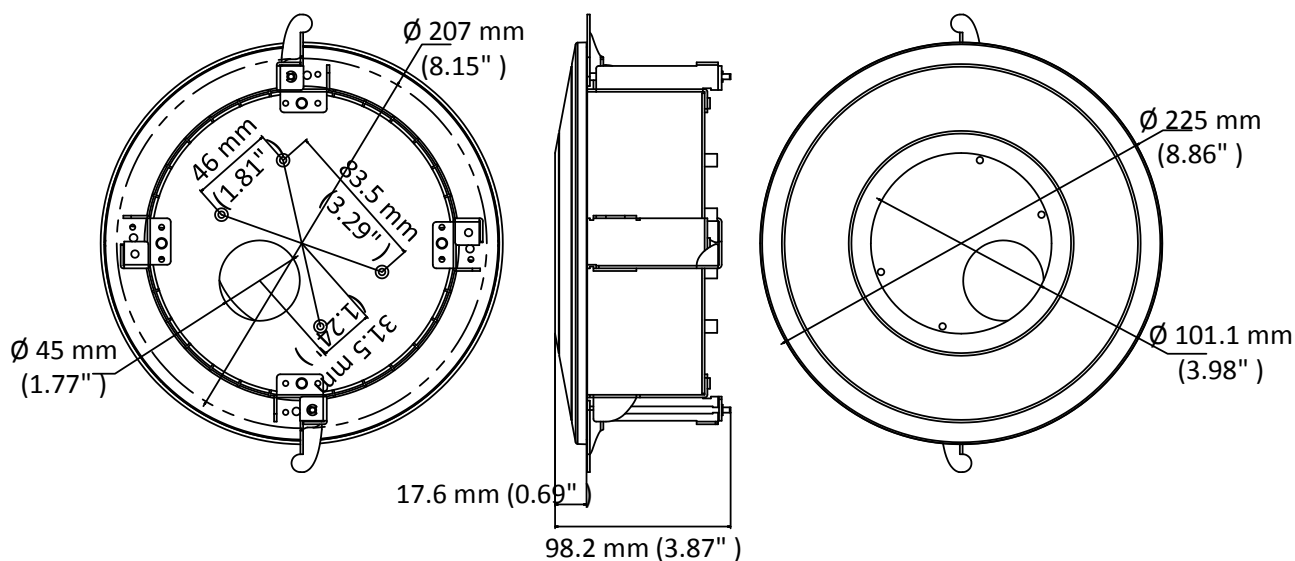

DS-1227ZJ-DM37

In-Ceiling Mount

Features

- Steel and plastic with surface spray treatment
- In-ceiling mount saves installation space

Dimension

Available Model

DS-1227ZJ-DM37

Parameter

Model	DS-1227ZJ-DM37
Parameters	In-Ceiling Mount
Appearance	Hikvision White
Material	Steel and Plastic
Dimension	$\varnothing 225 \text{ mm} \times 98.2 \text{ mm}$ (8.86" \times 3.87")
Weight	700 g (1.54 lb.)