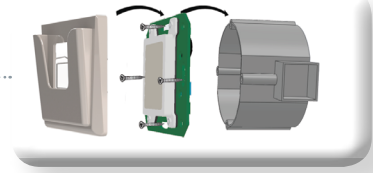

DIMENSIONS AND MOUNTINGS

Example of mounting with single frame. Easy to install in a standard electrical ganbox.

REFERENCES PER COLOUR AND MODEL

	Silver	Charcoal	White		Silver	Charcoal	White
							
DINFPS-ES	DINFPC-ES	DINFPW-ES		DINFPS	DINFPC	DINFPW	
	DINF2HS-ES	DINF2HC-ES	DINF2HW-ES		DINF2HS	DINF2HC	DINF2HW
	DINF2VS-ES	DINF2VC-ES	DINF2VW-ES		DINF2VS	DINF2VC	DINF2VW

▲ CREATE YOUR OWN COMBINATION OF HOUSING AND ELECTRONICS ▲

- ▲ Simple or double technology.
- ▲ Network or standalone.
- ▲ 3 different colours by default. More colours under request.
- ▲ With and without Energy Saver.
- ▲ Vertical and horizontal frames.
- ▲ **Easy mounting:** Easy installation fitted in standard electrical gang boxes