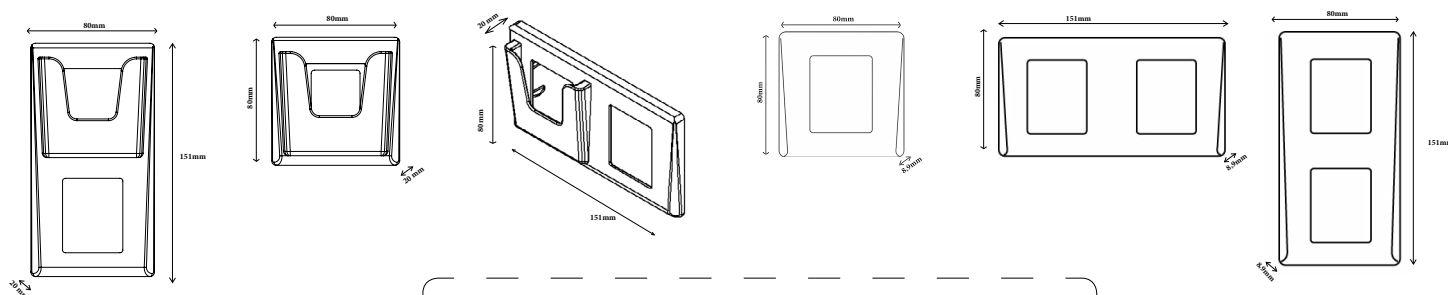

DINFP FRAMES

DIN HOTEL RANGE

FEATURES

- **Material:** ABS
- **Colors:** Silver, charcoal and white
- **Clips:** *Single version:* mask coming with 2 metal clips
Double version: mask coming with 4 metal clips
- **6 Models:** Single, vertical double and horizontal double combined with/without energy saver holder

DIMENSIONS AND MOUNTINGS

Example of mounting with single frame. Easy to install in a standard electrical ganbox.

REFERENCES PER COLOUR AND MODEL

	Silver	Charcoal	White		Silver	Charcoal	White
							
DINFPS-ES	DINFPC-ES	DINFPW-ES		DINFPS	DINFPC	DINFPW	
	DINF2HS-ES	DINF2HC-ES	DINF2HW-ES		DINF2HS	DINF2HC	DINF2HW
	DINF2VS-ES	DINF2VC-ES	DINF2VW-ES		DINF2VS	DINF2VC	DINF2VW

MASKS

80 x 80 x 20 mm

80 x 80 x 9 mm

151 x 80 x 20 mm

151 x 80 x 9 mm

80 x 151 x 20 mm

80 x 151 x 9 mm

ELECTRONICS