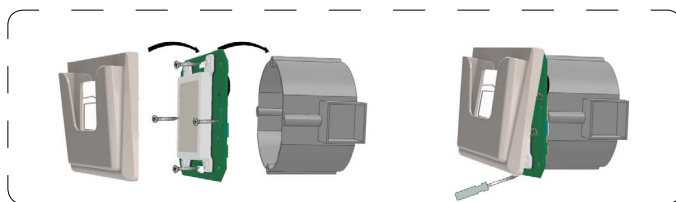

DINFP FRAMES

DIN HOTEL RANGE

FEATURES

- **Material:** ABS
- **Colors:** Silver, charcoal and white
- **Clips:** *Single version:* mask coming with 2 metal clips
Double version: mask coming with 4 metal clips
- **6 Models:** Single, vertical double and horizontal double combined with/without energy saver holder

DIMENSIONS AND MOUNTINGS

Example of mounting with single frame. Easy to install in a standard electrical ganbox.

REFERENCES PER COLOUR AND MODEL

	Silver	Charcoal	White		Silver	Charcoal	White
							
DINFPS-ES	DINFPC-ES	DINFPW-ES		DINFPS	DINFPC	DINFPW	
	DINF2HS-ES	DINF2HC-ES	DINF2HW-ES		DINF2HS	DINF2HC	DINF2HW
	DINF2VS-ES	DINF2VC-ES	DINF2VW-ES		DINF2VS	DINF2VC	DINF2VW

▲ CREATE YOUR OWN COMBINATION OF HOUSING AND ELECTRONICS ▲

- ▲ Simple or double technology.
- ▲ Network or standalone.
- ▲ 3 different colours by default. More colours under request.
- ▲ With and without Energy Saver.
- ▲ Vertical and horizontal frames.
- ▲ **Easy mounting:** Easy installation fitted in standard electrical gang boxes