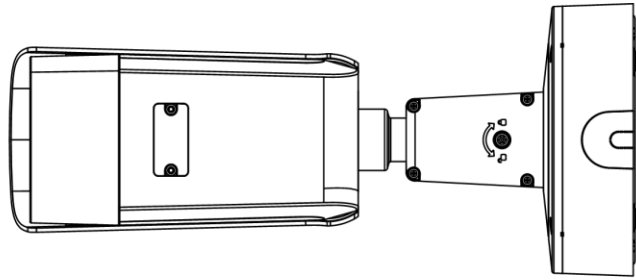

333 (13.1")

Unit: mm (inch)

▪ **Accessory**