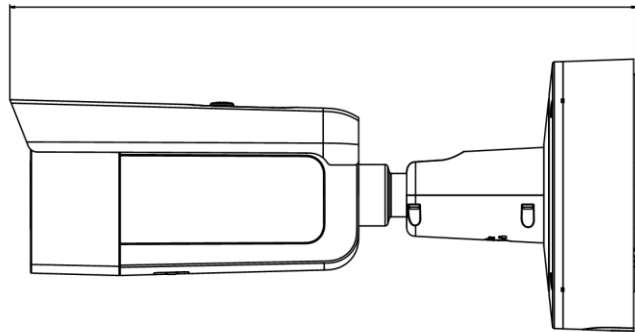

Startup and Operating Conditions	-30 °C to 60 °C (-22 °F to 140 °F). Humidity 95% or less (non-condensing)
Power Supply	12 VDC ± 25%, reverse polarity protection PoE : 802.3at, class 4
Power Consumption and Current	12 VDC, 1.12 A, max. 13.5 W PoE: (802.3at, 42.5 V to 57 V), 0.5 A to 0.3 A, max. 15 W
Power Interface	Two-core terminal plug
Material	ADC12
Camera Dimension	Ø144 × 333 mm (5.7" × 13.1")
Package Dimension	385 × 190 × 180 mm (15.2" × 7.5" × 7.1")
Camera Weight	1450 g (3.2 lb.)
With Package Weight	2589 g (5.7 lb.)
Linkage Method	Upload to NAS/memory card, notify surveillance center, trigger record, trigger capture, strobe light, audible warning *Note: External device is required.
Web Client Language	32 languages English, Russian, Estonian, Bulgarian, Hungarian, Greek, German, Italian, Czech, Slovak, French, Polish, Dutch, Portuguese, Spanish, Romanian, Danish, Swedish, Norwegian, Finnish, Croatian, Slovenian, Serbian, Turkish, Korean, Traditional Chinese, Thai, Vietnamese, Japanese, Latvian, Lithuanian, Portuguese (Brazil)
General Function	Anti- flicker, heartbeat, mirror, privacy masks, flash log, password reset via e-mail, pixel counter
Software Reset	Yes
<b>Approval</b>	
EMC	FCC (47 CFR Part 15, Subpart B); CE-EMC (EN 55032: 2015, EN 61000-3-2: 2014, EN 61000-3-3: 2013, EN 50130-4: 2011 +A1: 2014); RCM (AS/NZS CISPR 32: 2015); IC (ICES-003: Issue 6, 2016); KC (KN 32: 2015, KN 35: 2015)
Safety	UL (UL 60950-1); CB (IEC 60950-1:2005 + Am 1:2009 + Am 2:2013); CE-LVD (EN 60950-1:2005 + Am 1:2009 + Am 2:2013); BIS (IS 13252(Part 1):2010+A1:2013+A2:2015); LOA (IEC/EN 60950-1)
Environment	CE-RoHS (2011/65/EU); WEEE (2012/19/EU); Reach (Regulation (EC) No 1907/2006)
Protection	Ingression protection: IP66 (IEC 60529-2013), IK10 (IEC 62262:2002)

## ▪ Dimension

333 (13.1")

Unit: mm (inch)

▪ **Accessory**

DS-1476ZJ-SUS  
Corner Mount

DS-2251ZJ  
Column Mount

DS-1275ZJ-S-SUS  
Vertical Pole Mount

Distributed by