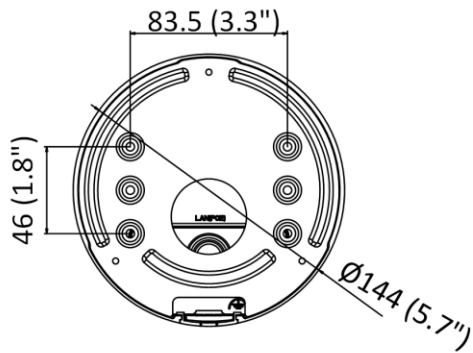

Startup and Operating Conditions	-30 °C to 60 °C (-22 °F to 140 °F). Humidity 95% or less (non-condensing)
Power Supply	12 VDC ± 25%, reverse polarity protection PoE : 802.3at, class 4
Power Consumption and Current	12 VDC, 1.12 A, max. 13.5 W PoE: (802.3at, 42.5 V to 57 V), 0.5 A to 0.3 A, max. 15 W
Power Interface	Two-core terminal plug
Material	ADC12
Camera Dimension	Ø144 × 333 mm (5.7" × 13.1")
Package Dimension	385 × 190 × 180 mm (15.2" × 7.5" × 7.1")
Camera Weight	1450 g (3.2 lb.)
With Package Weight	2589 g (5.7 lb.)
Linkage Method	Upload to NAS/memory card, notify surveillance center, trigger record, trigger capture, strobe light, audible warning *Note: External device is required.
Web Client Language	32 languages English, Russian, Estonian, Bulgarian, Hungarian, Greek, German, Italian, Czech, Slovak, French, Polish, Dutch, Portuguese, Spanish, Romanian, Danish, Swedish, Norwegian, Finnish, Croatian, Slovenian, Serbian, Turkish, Korean, Traditional Chinese, Thai, Vietnamese, Japanese, Latvian, Lithuanian, Portuguese (Brazil)
General Function	Anti- flicker, heartbeat, mirror, privacy masks, flash log, password reset via e-mail, pixel counter
Software Reset	Yes
<b>Approval</b>	
EMC	FCC (47 CFR Part 15, Subpart B); CE-EMC (EN 55032: 2015, EN 61000-3-2: 2014, EN 61000-3-3: 2013, EN 50130-4: 2011 +A1: 2014); RCM (AS/NZS CISPR 32: 2015); IC (ICES-003: Issue 6, 2016); KC (KN 32: 2015, KN 35: 2015)
Safety	UL (UL 60950-1); CB (IEC 60950-1:2005 + Am 1:2009 + Am 2:2013); CE-LVD (EN 60950-1:2005 + Am 1:2009 + Am 2:2013); BIS (IS 13252(Part 1):2010+A1:2013+A2:2015); LOA (IEC/EN 60950-1)
Environment	CE-RoHS (2011/65/EU); WEEE (2012/19/EU); Reach (Regulation (EC) No 1907/2006)
Protection	Ingression protection: IP66 (IEC 60529-2013), IK10 (IEC 62262:2002)

## ▪ Dimension

333 (13.1")

Unit: mm (inch)

▪ **Accessory**

DS-1476ZJ-SUS  
Corner Mount

DS-2251ZJ  
Column Mount

DS-1275ZJ-S-SUS  
Vertical Pole Mount

Distributed by