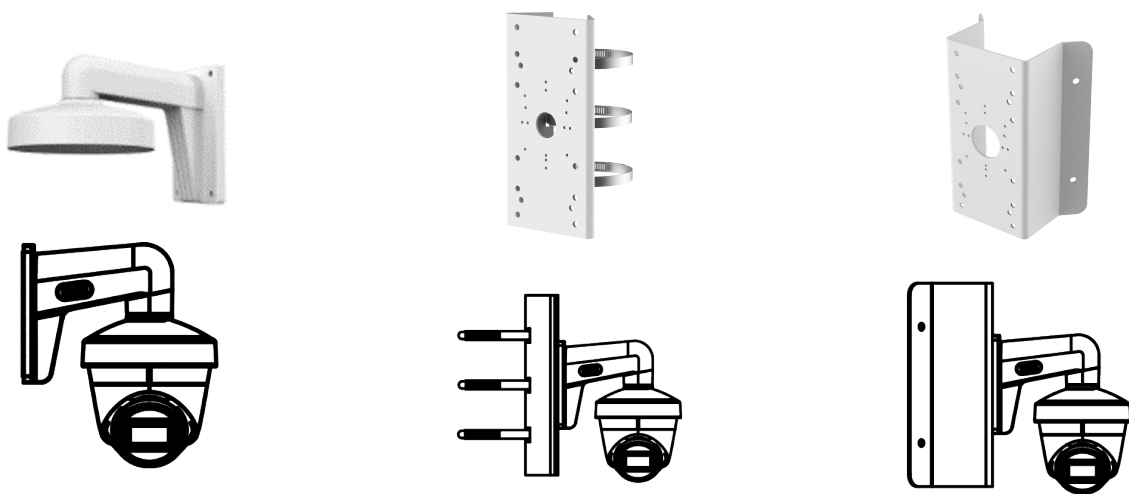

Specification

Camera	
Image Sensor	5 MP CMOS
Signal System	PAL/NTSC
Resolution	2560 (H) × 1944 (V)
Frame Rate	TVI: 5M@20fps, 4M@30fps, 4M@25fps, 1080p@30fps, 1080p@25fps AHD: 5M@20fps, 4M@30fps, 4M@25fps CVI: 4M@30fps, 4M@25fps CVBS: PAL/NTSC
Min. illumination	0.01 Lux@(F1.2, AGC ON), 0 Lux with IR
Shutter Time	PAL: 1/25 s to 1/50, 000 s NTSC: 1/30 s to 1/50, 000 s
Lens	2.8 mm, 3.6 mm, 6 mm, 8 mm, 12 mm fixed lens
Field of View	2.8 mm, horizontal FOV: 85°, vertical FOV: 63°, diagonal FOV: 110° 3.6 mm, horizontal FOV: 80°, vertical FOV: 63°, diagonal FOV: 105° 6 mm, horizontal FOV: 57°, vertical FOV: 43°, diagonal FOV: 72° 8 mm, horizontal FOV: 41°, vertical FOV: 31°, diagonal FOV: 52° 12 mm, horizontal FOV: 26°, vertical FOV: 19°, diagonal FOV: 32°
Lens Mount	M12
Day & Night	ICR
WDR (Wide Dynamic Range)	Digital WDR
Angle Adjustment	Pan: 0 to 360°, Tilt: 0 to 75°, Rotation: 0 to 360°
Menu	
Image Mode	STD/HIGH-SAT
AGC	Yes
Day/Night Mode	Auto/Color/BW (Black and White)
White Balance	Auto/Manual
AE (Auto Exposure) Mode	DWDR/BLC/HLC/Global
Noise Reduction	2D DNR
Language	English
Function	Brightness, Sharpness, Mirror, Smart IR
Interface	
Video Output	Switchable TVI/AHD/CVI/CVBS
General	
Operating Conditions	-40 °C to 60 °C (-40 °F to 140 °F), humidity 90% or less (non-condensing)
Power Supply	12 VDC ± 25%
Power Consumption	Max. 4.3 W
Protection Level	IP67
Material	Front Cover: Plastic Main Body: Metal

General	
IR Range	Up to 40 m
Communication	HIKVISION-C
Dimensions	Φ 109.82 mm × 91.03 mm (Φ 4.32" × 3.6")
Weight	Approx. 303 g (0.67 lb.)

Available Model

DS-2CE78H0T-IT3F(C)

Dimension

Accessory

DS-1272ZJ-110-TRS
Wall Mount

DS-1275ZJ-SUS
Vertical Pole Mount

DS-1276ZJ-SUS
Corner Mount

**DS-1280ZJ-S
Junction Box**

**DS-1281ZJ-S
Inclined Ceiling Mount**

**DS-1280ZJ-TR13
Junction Box**

Distributed by

HIKVISION®

Headquarters