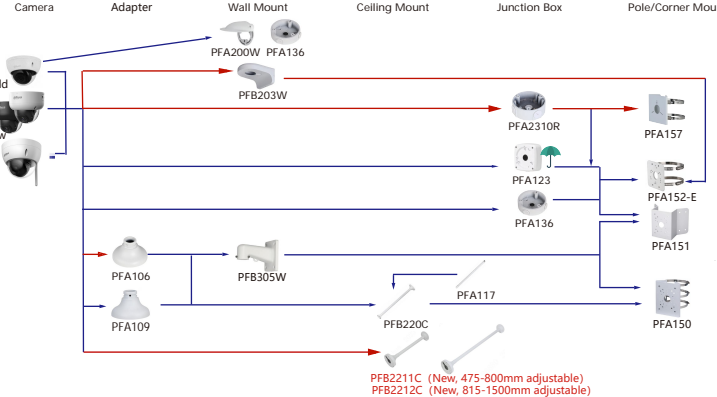

Shape	IP Camera	CVI Camera
Old	IPC-HDBW4831E-ASE IPC-HDBW2241E-S IPC-HDBW2441E-S IPC-HDBW2541E-S(Internal model of new one comes with -S2, while the old product is being delisted) IPC-HDBW2841E-S IPC-HDBW3249E-AS-NI IPC-HDBW3449E-AS-NI IPC-HDBW2230E-S-S2 IPC-HDBW2231E-S-S2	IPC-HDBW2431E-S-S2 IPC-HDBW2531E-S-S2 IPC-HDBW2831E-S-S2 IPC-HDBW1230E-S5 IPC-HDBW1431E-S4 IPC-HDBW1530E-S6 IPC-HDBW1830E-S5 IPC-HDBW1430E-S5
New	IPC-HDBW4241E-AS IPC-HDBW4441E-AS IPC-HDBW4541E-AS IPC-HDBW4841E-AS IPC-HDBW3241E-AS-S2 IPC-HDBW3441E-AS-S2	IPC-HDBW3541E-AS-S2 IPC-HDBW3841E-AS-S2 HAC-HDBW2802EA-A HAC-HDBW2501EA-A-S2 HAC-HDBW2241EA-A-S2 HAC-HDBW1801EA-A-S2 HAC-HDBW1801EA-A-S2 HAC-HDBW1200EA-A-S6 HAC-HDBW1200EA-A-S6