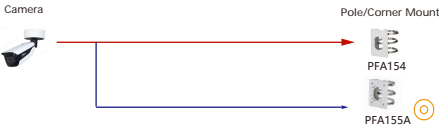

Shape	IP Camera		
	IPC-HFW7442H-Z-X IPC-HFW7442H-Z4-S2 IPC-HFW7842H-Z-X IPC-HFW7842H-Z4-S2 IPC-HFW7142H-Z-X IPC-HFW7142H-Z-S2	IPC-HFW7442H-Z4-S2 IPC-HFW7842H-Z4-S2	IPC-HFW5842H-ZHE(New, Internal mode with-S3) IPC-HFW5842H-Z4HE(New, Internal mode with-S3) IPC-HFW5442H-ZHE(New, Internal mode with-S3)