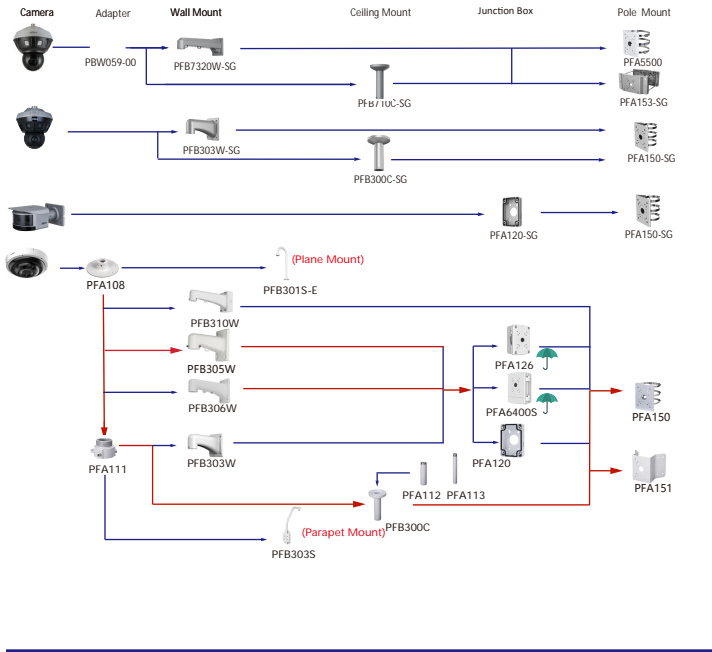

Shape	Special Camera
	PSDW83242M-A360-D845L-S3 PSDW8242M-A270-D440-S3 PSDW81642M-A180-D440-S3 PSDW81642M-A360-D440-S3
	PSDW81642S-A360-D425 PSDW8842S-A180-D425
	IPC-PFW81642-A180 IPC-PFW83242-A180-S2
	IPC-PDBW82041-B360-S2 IPC-PDBW5831-B360
	PSDW5631S-B360
	IPC-HDW8441X-3D IPC-HDW8441X-BV-3D IPC-HDW8341X-BV-3D
	IPC-HFS8449G-Z7-LED IPC-HFS8449G-Z3-LED