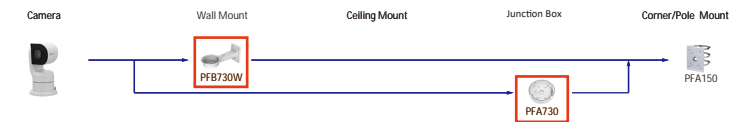

Shape	IP PTZ Camera	CVI PTZ Camera
	PTZ1A225-HNR-GB