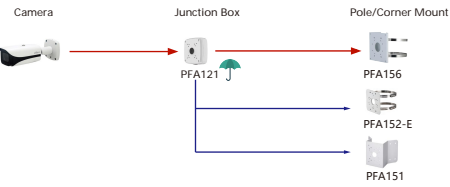

Shape	IP Camera	CVI Camera	
	IPC-HFW5842E-ZE(New, Internal mode with-S3) IPC-HFW5842E-Z4E(New, Internal mode with-S3) IPC-HFW5442E-Z4E(New, Internal mode with-S3) IPC-HFW5442E-ZHE(New, Internal mode with-S3) IPC-HFW5541E-ZE(New, Internal mode with-S3) IPC-HFW5541E-ZSE(New, Internal mode with-S3)	IPC-HFW5241E-ZE(New, Internal mode with-S3) IPC-HFW5241E-ZSE(New, Internal mode with-S3) IPC-HFW5241E-Z1E(New, Internal mode with-S3) IPC-HFW5831E-ZE(New, Internal mode with-S3) IPC-HFW5831E-ZSE(New, Internal mode with-S3) IPC-HFW5541E-ZE-OPAT	HAC-HFW3802E-Z-VP HAC-HFW3802E-ZH-VP HAC-HFW3231E-Z1E-DP-VP-S2 HAC-HFW3231E-Z2E-VP-S2