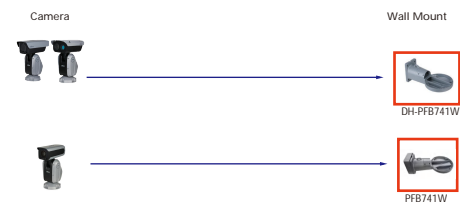

Shape	IP PTZ Camera	CVI PTZ Camera
	PTZ85260-HNF-PA PTZ85448-HNF-PA PTZ85848-HNF-PA PTZ85260-HNF-PA-FL PTZ85448-HNF-PA-FL PTZ85848-HNF-PA-FL	
	PTZ83440-HNF-PA