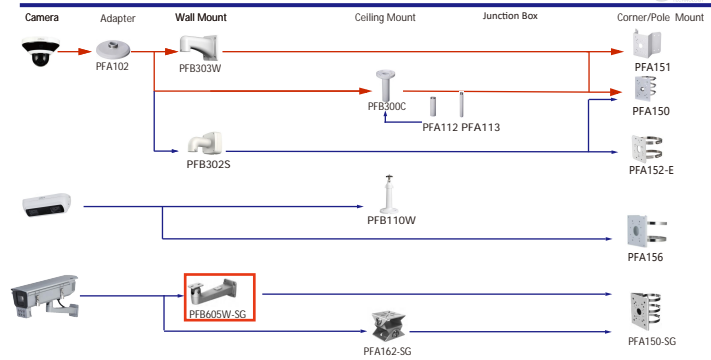

Camera Adapter Wall Mount Ceiling Mount Junction Box Pole/Corner Mount

Shape	IP Camera	CVI Camera
		HAC-HDW1801TLO-A-S2 HAC-HDW1801TLO-S2 HAC-HDW1500TLO-A-S2
		HAC-HDW1509TLO-LED-S2 HAC-HDW1509TLO-A-LED-S2 HAC-HDW1239TLO-A-LED-S2 HAC-HDW1239TLO-LED-S2 HAC-HDW1209TLO-A-LED-S2 HAC-HDW1209TLO-LED-S2
		HAC-HDW1239TLO-IL-A-S2 HAC-HDW1500TLO-IL-A-S2 HAC-HDW1209CLO-A-LED-S2 HAC-HDW1209CLO-LED-S2 HAC-HDW1200CLO-IL-A-S6 HAC-HDW1500TRQ-A-S2 HAC-HDW1500TRQ-S2 HAC-HDW1231TRQ-A HAC-HDW1200TRQ-A-S6 HAC-HDW1200TRQ-S6 HAC-HDW1800TL HAC-HDW1800TL-A

Camera Adapter Wall Mount Ceiling Mount Junction Box Pole/Corner Mount

Shape	IP Camera	CVI Camera
		HAC-HDW1800R HAC-HDW1200R-S5
		HAC-T1A51-S2 HAC-T1A21 HAC-T1A11

Camera Adapter Wall Mount Ceiling Mount Junction Box Pole/Corner Mount

Shape	Special Camera
	PSDW83242M-A360-D845L-S3 PSDW8242M-A270-D440-S3 PSDW81642M-A180-D440-S3 PSDW81642M-A360-D440-S3
	PSDW81642S-A360-D425 PSDW8842S-A180-D425
	IPC-PFW81642-A180 IPC-PFW83242-A180-S2
	IPC-PDBW82041-B360-S2 IPC-PDBW5831-B360
	PSDW5631S-B360
	IPC-HDW8441X-3D IPC-HDW8441X-BV-3D IPC-HDW8341X-BV-3D
	IPC-HFS8449G-Z7-LED IPC-HFS8449G-Z3-LED