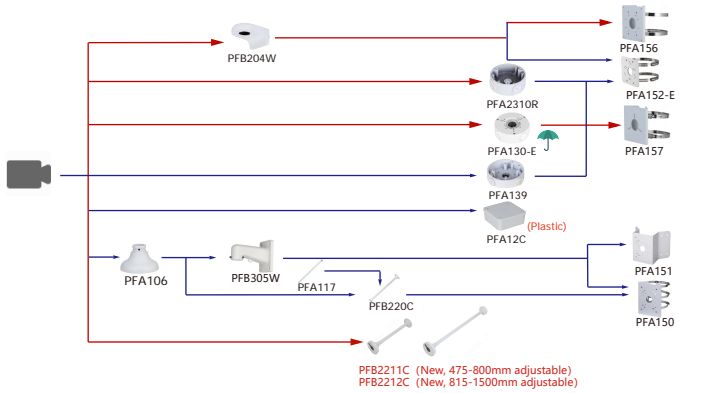

Shape	IP Camera	CVI Camera	
	IPC-HDW4241EM-S IPC-HDW4441EM-S IPC-HDW4541EM-S IPC-HDW4841EM-S		
	IPC-HDW4831EM-AE	HAC-HDW1200EM-A-S6 HAC-HDW1200EM-S6	
		HAC-HDW1801T-A-S2 HAC-HDW1801T-S2 HAC-HDW2802T-A HAC-HDW2402T-A	
		HAC-HDW1809T-A-LED HAC-HDW1801T-IL-A-S2 HAC-HDW1509T-IL-A-S2 HAC-HDW1500T-IL-A-S2 HAC-HDW1239T-IL-A-S2	HAC-HDW1509T-A-LED-POC-S2 HAC-HDW2509T-A-LED HAC-HDW1239T-A-LED-S2 HAC-HDW1239T-LED-S2 HAC-HDW1509T-LED-S2 HAC-HDW1509T-A-LED-S2

Camera Adapter Wall Mount Ceiling Mount Junction Box Pole/Corner Mount