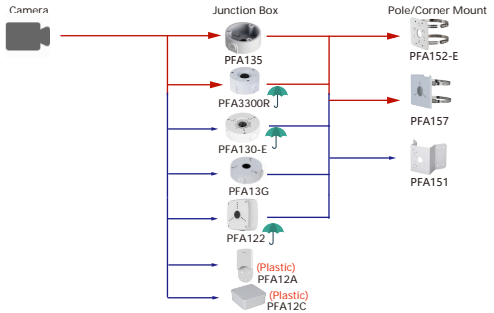

Shape	IP Camera	CVI Camera	
	IPC-HFW2241T-AS IPC-HFW241T-AS IPC-HFW2541T-AS(New, Internal mode with-S2) IPC-HFW2841T-AS IPC-HFW2241T-ZS/AS	IPC-HFW2441T-ZS/AS IPC-HFW2441T-ZS/AS(New, Internal mode with-S2) IPC-HFW2841T-ZS/AS	
	IPC-HFW5449T-ASE-LED IPC-HFW249T-AS-L IPC-HFW249T-AS-R	IPC-HFW2549T-AS-IL IPC-HFW2849T-AS-IL	
	IPC-HFW5241T-ASE(New, Internal mode with-S3) IPC-HFW5241T-SE(New, Internal mode with-S3) IPC-HFW5842T-ASE(New, Internal mode with-S3) IPC-HFW5442T-ASE(New, Internal mode with-S3) IPC-HFW5442T-SE(New, Internal mode with-S3) IPC-HFW5442T-SE(New, Internal mode with-S3) IPC-HFW5441T-ASE(New, Internal mode with-S3) IPC-HFW5441T-SE(New, Internal mode with-S3) IPC-HFW4441T-AS IPC-HFW4541T-AS IPC-HFW4841T-AS IPC-HFW4841T-AS	IPC-HFW4441T-AS IPC-HFW4541T-AS IPC-HFW4841T-AS IPC-HFW4841T-ASE IPC-HFW2441T-ZAS-S2 IPC-HFW2441T-ZAS-S2 IPC-HFW2831T-ZAS-S2 IPC-HFW2831T-ZAS-S2 IPC-HFW3841T-ZAS-S2 IPC-HFW3841T-ZAS-S2 IPC-HFW3441T-ZS-S2 IPC-HFW3441T-ZS-S2 IPC-HFW2331T-AS-S2 IPC-HFW2331T-AS-S2 IPC-HFW1431T-ZS-S4	HAC-HFW2501TU-Z-A-POC-S2 HAC-HFW2241TU-Z-A-POC-S2 HAC-HFW2241TU-Z-A-POC-S2 HAC-HFW241TU-A-POC-S2 HAC-HFW2802TU-Z-A-S2 HAC-HFW2802TU-Z-A-DP-S2 HAC-HFW2501TU-Z-A-S2 HAC-HFW2501TU-Z-A-DP-S2 HAC-HFW2501TU-A-S2 HAC-HFW1300T-ZS-S5 HAC-HFW2509TU-A-LED HAC-HFW2249TU-A-LED-S2 HAC-HFW1509TU-Z-A-LED-S2 HAC-HFW1509TU-Z-A-LED-S2
	IPC-HFW5449T1-SE-LED IPC-HFW5449T1-ASE-LED IPC-HFW5449T1-AS-PV IPC-HFW5449T1-AS-PV	IPC-HFW3449T1-ZAS-PV IPC-HFW3449T1-ZAS-PV IPC-HFW3449T1-ZAS-PV IPC-HFW3449T1-ZAS-PV	
			HAC-ME1800TH-A-PV-S2 HAC-ME1800TH-PV HAC-ME1800TH-PV
			HAC-HFW1801TM-8-S2 HAC-HFW1500TM-8-A HAC-HFW231TM-8-A HAC-HFW1200TM-A-S6 HAC-HFW1800TH-4 HAC-HFW1800TH-8 HAC-HFW1500TH-8-S2 HAC-HFW1500TH-8-POC-S5 HAC-HFW1801TH-8-S2 HAC-HFW1801TH-8-S6
			HAC-HFW1500R-Z-8E6-A-POC-S2 HAC-HFW1500R-Z-8E6-A-POC-S5 HAC-HFW1801R-Z-A-DP-S2 HAC-HFW1801R-Z-A-DP-S2 HAC-HFW1500R-Z-8E6-A-DP-S2 HAC-HFW1500R-Z-8E6-A-S2 HAC-HFW1500R-Z-8E6-A-S2
			HAC-HFW1500R-Z-8E6-A-POC-S2 HAC-HFW1500R-Z-8E6-A-POC-S5 HAC-HFW1231R-Z-A-DP HAC-HFW1231R-Z-A-DP HAC-HFW1200R-Z-A-S6 HAC-HFW1200R-Z-A-DP-S6 HAC-HFW1200R-Z-8E6-A-S2 HAC-HFW1200R-Z-8E6-A-S2
			HAC-HFW1509MH-A-LED-S2 HAC-HFW1239MH-A-LED-S2
			HAC-HFW1500D-S2 HAC-HFW1200D-S6
			HAC-B3A51-Z-S2 HAC-B3A21-Z