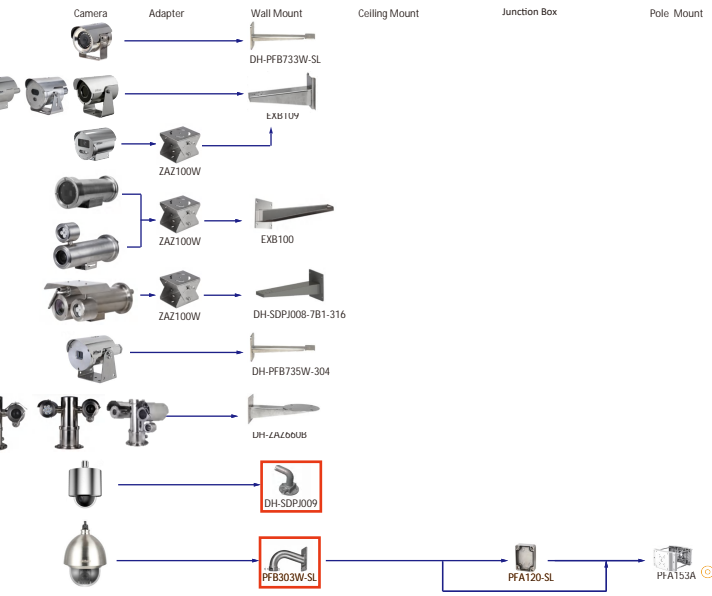

Shape	Special Camera	Shape	Special Camera
	SDZW2000T-SL		ECA7A1425-HNR-XA-F
	SDZW2030U-SL		ECA7B1231-HNP-XA-F
	SD60230U-HNI-SL		EPC245U-PTZ EPC230U-PTZ
	ESD41A415-HNR-GB-P-304 ESD41A415-HNR-GB-P-316		EPC230U-PTZ-IR EPC245U-PTZ-IR
	IPC-HDEW8841R-Z IPC-HDEW8441R-Z	Thermal Series	
	ECA3A1804-HNR-XB ECA3A1404-HNR-XB (IPC-HFE8441R-Z IPC-HFE8841R-Z)		TPC-AEPT8641-T TPC-AEPT8441-T
	ECA2A1400-HN		TPC-AEBF5201-T
	EPC230U		TPC-AEBF5641-T TPC-AEBF5441-T