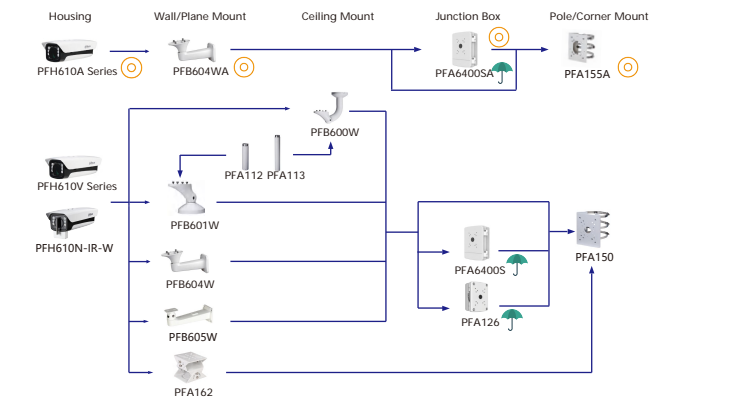

Shape	Box Camera	Lens
IPC-HFxxx	IPC-HF7442F-Z-X IPC-HF7842F-Z-X IPC-HF7442F-Z-S2 IPC-HF7842F-Z-S2	PLZ2100-P PFL1640-L12PE PLZ2100-D PFL1640-L12P PLZ2000-P PFL1040-A12PE PLZ2000-D PFL010542-A12PE PLZ2000-L PFL1040-K9PE PFL1575-A12D PFL1040-K9M
	IPC-HF71242F-Z-X	PLZ2100-P PFL1640-L12PE PLZ2100-D PFL1640-L12P PLZ2000-P PFL1040-A12PE PLZ2000-D PFL010542-A12PE PLZ2000-L PFL1575-A12D
	IPC-HF5241F-ZE IPC-HF5541F-ZE	PLZ2100-P PFL1640-L12PE PLZ2100-D PFL1640-L12P PLZ2000-P PFL1040-A12PE PLZ2000-D PFL010542-A12PE PLZ2000-L PFL1040-K9PE PFL1575-A12D PFL1040-K9M
	IPC-HF5842F-ZE IPC-HF5442F-ZE	PLZ2100-P PFL1640-L12PE PLZ2100-D PFL1640-L12P PLZ2000-P PFL1040-A12PE PLZ2000-D PFL010542-A12PE PLZ2000-L PFL1040-K9PE PFL1575-A12D PFL1040-K9M

Selection of Box/Bullet Camera

Shape	610 Series	N Series	PFH610V Series	PFH610A Series
PFH610N Series PFH610V Series PFH610A Series		PFH610N-IR-W-POE	PFH610V PFH610V-H-POE PFH610V-IR-POE	PFA610A PFH610A-H-POE PFH610A-IR-POE PFH610A-IR-W-POE