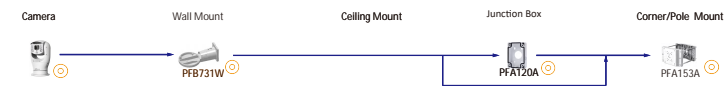

Shape	IP PTZ Camera	CVI PTZ Camera
	PTZ19245U-HRB-N(B)