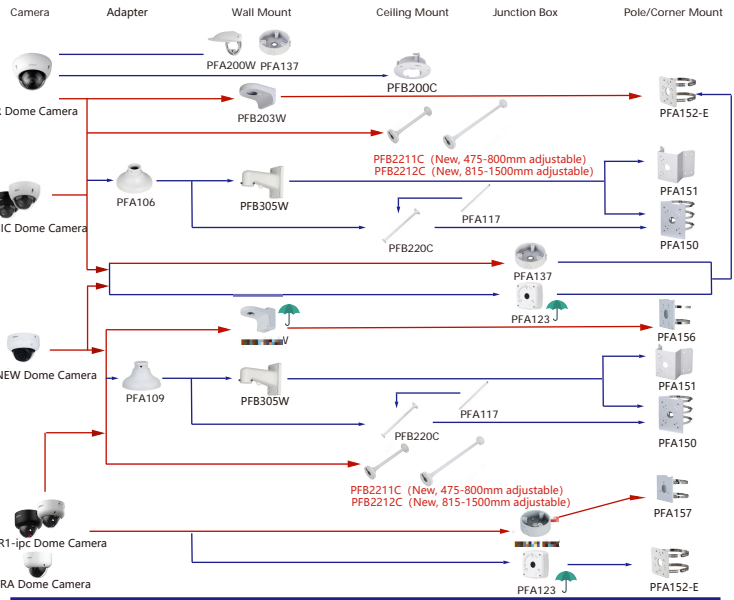

Shape	IP Camera	CVI Camera
R Dome Camera	IPC-HDBW5811R-ZE IPC-HDBW2541R-ZS-ZAS IPC-HDBW2231R-ZS-S2 IPC-HDBW2431R-ZS-S2 IPC-HDBW2431R-ZAS-S2	IPC-HDBW2531R-ZS-S2 IPC-HDBW3411R-ZAS-S2 IPC-HDBW2831R-ZS-S2 IPC-HDBW1230R-ZS-S5 IPC-HDBW1431R-ZS-S4
R-MIC Dome Camera	IPC-HDBW2241R-ZS-ZAS IPC-HDBW2541R-ZS-ZAS(New, Internal mode with-S2) IPC-HDBW2841R-ZS-ZAS	
R-NEW Dome Camera	IPC-HDBW5241R-ASE(New, Internal mode with-S3) IPC-HDBW5541R-ASE(New, Internal mode with-S3) IPC-HDBW5449R-ASE-LED(New, Internal mode with-S3) IPC-HDBW44241R-ZAS IPC-HDBW4441R-ZAS IPC-HDBW4541R-ZAS IPC-HDBW4841R-ZAS	IPC-HDBW3241R-ZAS-S2 IPC-HDBW3541R-ZAS-S2 IPC-HDBW3841R-ZAS-S2 IPC-HDBW3411R-ZS-S2 IPC-HDBW3411R-ZS-S2 IPC-HDBW3411R-ZS-S2 IPC-HDBW3841R-ZS-S2 IPC-HDBW3411R-AS-P
R1-ipc Dome Camera	IPC-HDBW5449R1-ZE-LED IPC-HDBW3459R1-ZAS-PV IPC-HDBW3849R1-ZAS-PV	HAC-HDBW2501RA-Z-A-POC-S2 HAC-HDBW2241RA-Z-A-POC-S2 HAC-HDBW1801RA-Z-A-POC-S2 HAC-HDBW1200R-Z-POC-S2 HAC-HDBW2501RA-Z-A-S2 HAC-HDBW2241RA-Z-A-S2 HAC-HDBW2241RA-Z-A-AP-S2