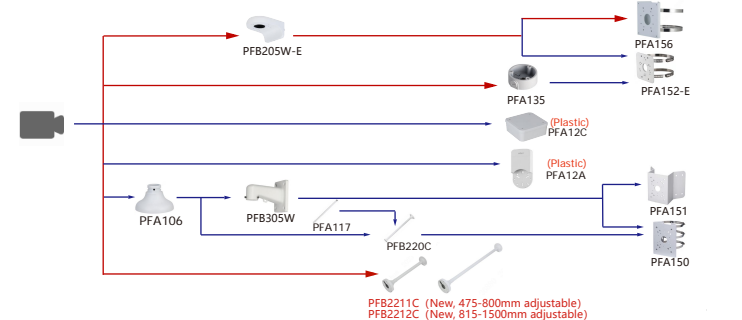

Shape	IP Camera	CVI Camera
		HAC-HDW1800R HAC-HDW1200R-S5
		HAC-T1A51-S2 HAC-T1A21 HAC-T1A11

Camera Adapter Wall Mount Ceiling Mount Junction Box Pole/Corner Mount