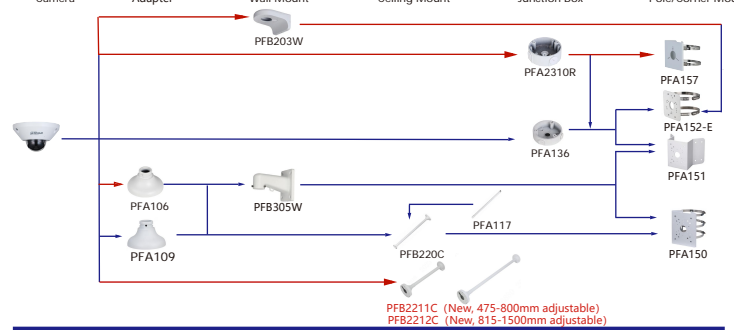

Shape	IP Camera	CVI Camera
	IPC-EW5541-AS	HAC-EW2501