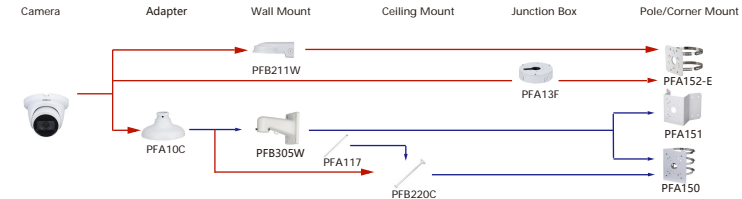

Shape	IP Camera	CVI Camera
		HAC-HDW1801TMO-Z-A-S2 HAC-HDW1801TMO-Z-A-DP-S2 HAC-HDW1500TMO-Z-A-S2 HAC-HDW1500TMO-Z-A-DP-S2 HAC-HDW1231TMO-Z-A HAC-HDW1231TMO-Z-A-DP HAC-HDW1200TMO-Z-A-S6