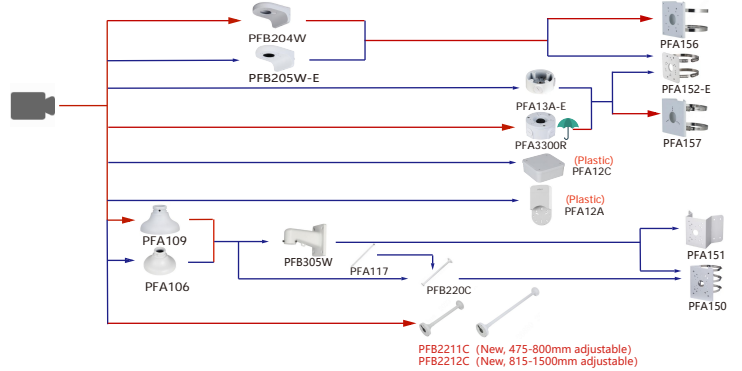

Shape	IP Camera	CVI Camera	
	IPC-HDW1530T-S6 IPC-HDW1830T-S6 IPC-HDW1430T-A-S5 IPC-HDW1430T-S5	HAC-HDW1801TLM-A-S2 HAC-HDW1801TLM-S2 HAC-HDW1800TLM-A HAC-HDW1800TLM HAC-HDW1200TLM-A-S2 HAC-HDW1500TLM-A-S2 HAC-HDW1500TLM-S2	HAC-HDW1231TLM-A HAC-HDW1231TLM HAC-HDW1200TLM-A-S6 HAC-HDW1200TLM-S6 HAC-HDW1200TLM HAC-HDW1200TLM-A HAC-HDW1200TLM-A-LED HAC-HDW1200TLM-A-LED-S2 HAC-HDW1200TLM-A-POC HAC-HDW1200TLM-A-POC-S2 HAC-HDW1200TLM-A-POC-S5
	IPC-HDW1439T-A-LED-S4 IPC-HDW1239T-A-LED-S4	HAC-HDW1809TLM-A-LED HAC-HDW1801TLM-IL-A-S2 HAC-HDW1500TLM-IL-A-S2 HAC-HDW1200TLM-IL-A-S6 HAC-HDW2509TLM-A-LED HAC-HDW2249TLM-A-LED-S2	
		HAC-T2A51-S2 HAC-T2A21 HAC-T2A11	
		HAC-HDW1800M HAC-HDW1200M-S5	

Camera Adapter Wall Mount Ceiling Mount Junction Box Pole/Corner Mount