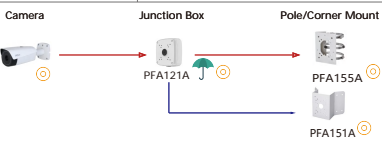

Shape	Thermal Camera			
	DHI-TPC-BF5641-B13F6-DM-AC-S2 DHI-TPC-BF5641-B25F12-DM-AC-S2 DHI-TPC-BF5641-B35F12-DM-AC-S2 DHI-TPC-BF5441-B13F6-BM-AC-S2 DHI-TPC-BF5441-B25F12-BM-AC-S2 DHI-TPC-BF5441-B35F12-BM-AC-S2