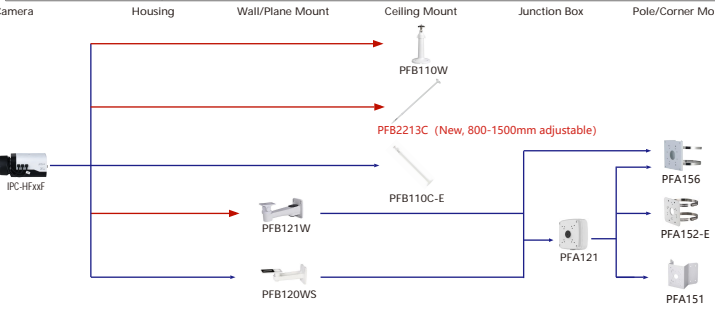

Camera Accessories Selection
Guide you how to install all the cameras

Red font .....Special Installation
..... Not recommended
..... Recommended
..... Included in package, no need order
.....IP66
.....Anti-Corrosion

Selection of Box Camera

Shape	IP Camera	CVI Camera
IPC-HFxxx	IPC-HF7442F-Z-X IPC-HF7842F-Z-X IPC-HF7442F-Z-S2 IPC-HF7442F-Z-S2 IPC-HF7842F-Z-S2	IPC-HF5541F-ZE(New, Internal mode with-S3) IPC-HF5241F-ZE(New, Internal mode with-S3) IPC-HF5842F-ZE(New, Internal mode with-S3) IPC-HF5442F-ZE(New, Internal mode with-S3)

Selection of Lens(610 Series)