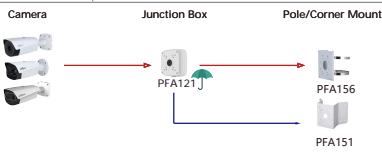

Shape	Thermal Camera			
	DHI-TPC-BF5601-B5-DC-S2 DHI-TPC-BF5601-B7-DC-S2 DHI-TPC-BF5601-B9-DC-S2 DHI-TPC-BF5601-B13-DC-S2 DHI-TPC-BF5601-B19-DC-S2 DHI-TPC-BF5601-B25-DC-S2 DHI-TPC-BF5601-B35-DC-S2	DHI-TPC-BF5401-B7-BM-S2 DHI-TPC-BF5401-B13-BM-S2 DHI-TPC-BF5401-B25-BM-S2 DHI-TPC-BF5401-B35-BM-S2	DHI-TPC-BF5601-TB5-DC-S2 DHI-TPC-BF5601-TB7-DC-S2 DHI-TPC-BF5601-TB9-DC-S2 DHI-TPC-BF5601-TB13-DC-S2 DHI-TPC-BF5601-TB19-DC-S2 DHI-TPC-BF5601-TB25-DC-S2 DHI-TPC-BF5601-TB35-DC-S2	DHI-TPC-BF5401-TB7-BM-S2 DHI-TPC-BF5401-TB13-BM-S2 DHI-TPC-BF5401-TB25-BM-S2 DHI-TPC-BF5401-TB35-BM-S2
	DHI-TPC-BF5641-BF74-DM-S2 DHI-TPC-BF5641-BF94-DM-S2 DHI-TPC-BF5641-B13F6-DM-S2 DHI-TPC-BF5641-B19F12-DM-S2 DHI-TPC-BF5641-B25F12-DM-S2 DHI-TPC-BF5641-B25F12-DM-S2 DHI-TPC-BF5641-B35F12-DM-S2	DHI-TPC-BF5441-B7F4-BM-S2 DHI-TPC-BF5441-B13F6-BM-S2 DHI-TPC-BF5441-B19F12-BM-S2 DHI-TPC-BF5441-B25F12-BM-S2 DHI-TPC-BF5441-B25F12-BM-S2 DHI-TPC-BF5441-B35F12-BM-S2 DHI-TPC-BF5441-B35F12-BM-S2	DHI-TPC-BF5641-TB9F4-DM-S2 DHI-TPC-BF5641-TB13F6-DM-S2 DHI-TPC-BF5641-TB19F12-DM-S2 DHI-TPC-BF5641-TB25F12-DM-S2 DHI-TPC-BF5641-TB25F12-DM-S2 DHI-TPC-BF5641-TB35F12-DM-S2	DHI-TPC-BF5441-TB7F4-BM-S2 DHI-TPC-BF5441-TB13F6-BM-S2 DHI-TPC-BF5441-TB19F12-BM-S2 DHI-TPC-BF5441-TB25F12-BM-S2 DHI-TPC-BF5441-TB25F12-BM-S2 DHI-TPC-BF5441-TB35F12-BM-S2 DHI-TPC-BF5441-TB35F12-BM-S2
	DHI-TPC-BF2241-B3F4-DW-S2 DHI-TPC-BF2241-B7F8-DW-S2	DHI-TPC-BF2241-TB3F4-DW-S2 DHI-TPC-BF2241-TB7F8-DW-S2