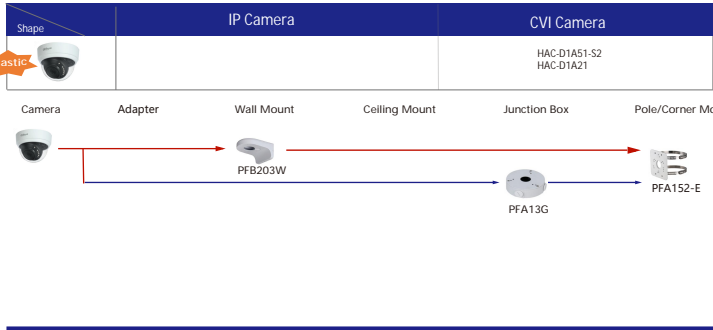

Shape	IP Camera	CVI Camera
Old	IPC-HDBW4831E-ASE IPC-HDBW2241E-S IPC-HDBW2441E-S IPC-HDBW2541E-S(Internal model of new one comes with -S2, while the old product is being delisted) IPC-HDBW2841E-S IPC-HDBW3249E-AS-NI IPC-HDBW3449E-AS-NI IPC-HDBW2230E-S-S2 IPC-HDBW2231E-S-S2	IPC-HDBW2431E-S-S2 IPC-HDBW2531E-S-S2 IPC-HDBW2831E-S-S2 IPC-HDBW1230E-S5 IPC-HDBW1431E-S4 IPC-HDBW1530E-S6 IPC-HDBW1830E-S5 IPC-HDBW1430E-S5
New	IPC-HDBW4241E-AS IPC-HDBW4441E-AS IPC-HDBW4541E-AS IPC-HDBW4841E-AS IPC-HDBW3241E-AS-S2 IPC-HDBW3441E-AS-S2	IPC-HDBW3541E-AS-S2 IPC-HDBW3841E-AS-S2 HAC-HDBW2802EA-A HAC-HDBW2501EA-A-S2 HAC-HDBW2241EA-A-S2 HAC-HDBW1801EA-A-S2 HAC-HDBW1801EA-A-S2 HAC-HDBW1200EA-A-S6 HAC-HDBW1200EA-A-S6