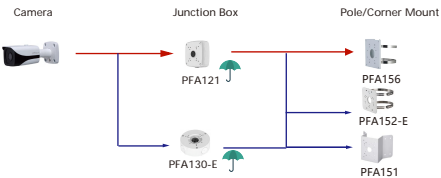

Shape	IP Camera	CVI Camera
	IPC-HFW4831E-SE	HAC-HFW2802-A HAC-HFW2501E-A-S2