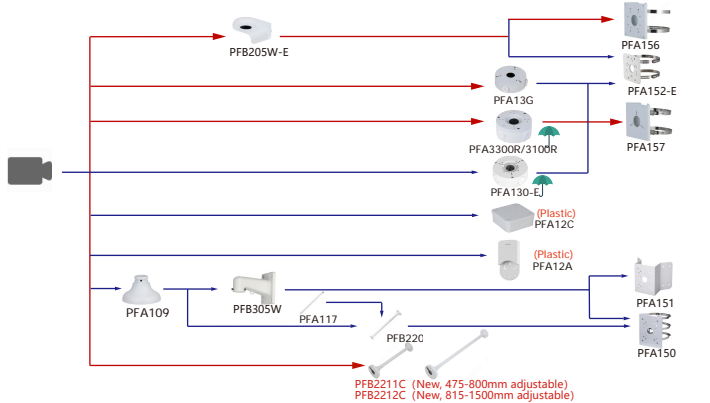

Shape	IP Camera	CVI Camera
		HAC-HDW1801TLO-A-S2 HAC-HDW1801TLO-S2 HAC-HDW1500TLO-A-S2
		HAC-HDW1509TLO-LED-S2 HAC-HDW1509TLO-A-LED-S2 HAC-HDW1239TLO-A-LED-S2 HAC-HDW1239TLO-LED-S2 HAC-HDW1209TLO-A-LED-S2 HAC-HDW1209TLO-LED-S2
		HAC-HDW1239TLO-IL-A-S2 HAC-HDW1500TLO-IL-A-S2 HAC-HDW1209CLO-A-LED-S2 HAC-HDW1209CLO-LED-S2 HAC-HDW1200CLO-IL-A-S6 HAC-HDW1500TRQ-A-S2 HAC-HDW1500TRQ-S2 HAC-HDW1231TRQ-A HAC-HDW1200TRQ-A-S6 HAC-HDW1200TRQ-S6 HAC-HDW1800TL HAC-HDW1800TL-A

Camera Adapter Wall Mount Ceiling Mount Junction Box Pole/Corner Mount