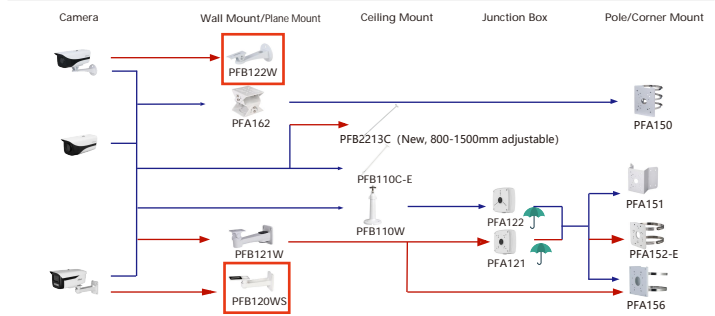

Shape	IP Camera	CVI Camera
	IPC-HFW1230M-A-I1-B-S5 IPC-HFW1230M-A-I2-B-S5	IPC-HFW2239M-AS-LED-B-S2 IPC-HFW2439M-AS-LED-B-S2 IPC-HFW2231M-AS-I2-B-S2
	IPC-HFW249M-AS-LED-B IPC-HFW249M-AS-LED-B	
	IPC-HFW3441M-AS-SFC-I2