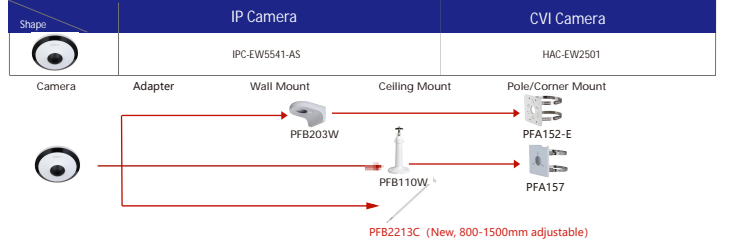

Shape	IP Camera	CVI Camera
	IPC-EBW81242-AS-S2 IPC-EBW8842-AS IPC-EBW81230 IPC-EBW8630	IPC-EBW81242-AS-IVC-S2 IPC-EBW8842-AS-IVC HAC-EBW3802