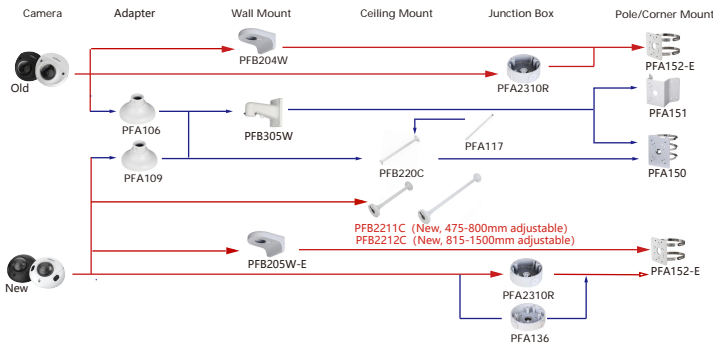

Shape	IP Camera	CVI Camera
Old	IPC-HDBW2231F-AS-S2 IPC-HDBW2431F-AS-S2	HAC-HDBW2501F-A-S2 HAC-HDBW2241F-A-S2
New	IPC-HDBW3241F-AS-S2 IPC-HDBW3441F-AS-S2 IPC-HDBW3541F-AS-S2