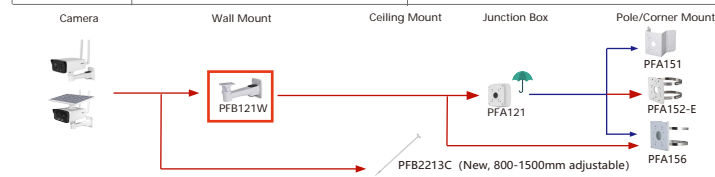

Shape	IP Camera	CVI Camera
	IPC-HFW3441DG-AS-4G-EAU-B IPC-HFW3441DG-AS-4G-LA-B	
	IPC-HFW2431DG-4G-SP-EAU IPC-HFW2431DG-4G-SP-LA