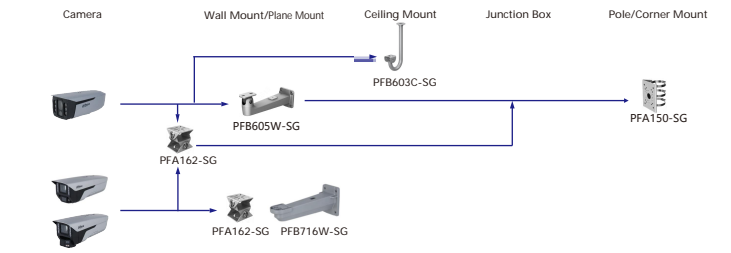

Shape	IP Camera	CVI Camera
	IPC-PFW5849-A180-E2-ASTE	

Selection of Bullet Camera

Shape	IP Camera	CVI Camera
	IPC-MFW7442K1-Z4-T40 IPC-MFW7442K1-Z7-T40 IPC-MFW7842K1-Z4-T20 IPC-MFW7842K1-Z7-T20	
	IPC-MFW7449Y-Z7-T44 IPC-MFW7849Y-Z4-T44	
	IPC-MFW7449Y-Z7-T8A IPC-MFW7849Y-Z4-T8A