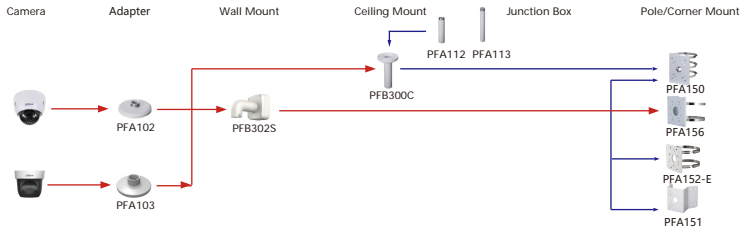

Shape	IP PTZ Camera	CVI PTZ Camera
		SD42216DB-HC
	SD29204DB-GNY SD29204DB-GNY-W SD29404DB-GNY SD29404DB-GNY-W