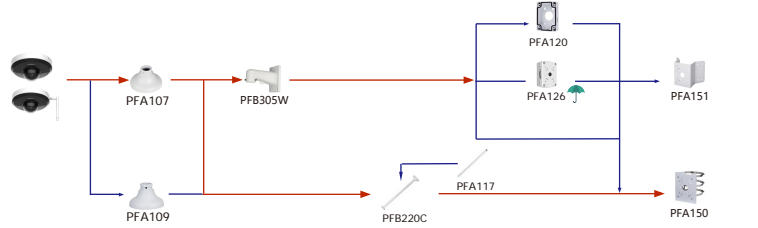

Shape	IP PTZ Camera	CVI PTZ Camera
	SD1A204DB-GNY SD1A404DB-GNY	
	SD1A204DB-GNY-W SD1A404DB-GNY-W SD1A404DB-GNY-W-PV