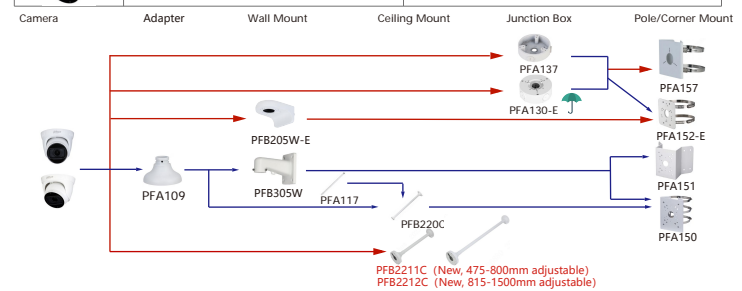

Shape	IP Camera	CVI Camera
		HAC-T3A51-Z-S2 HAC-T3A21-Z
		HAC-T3A21-VF