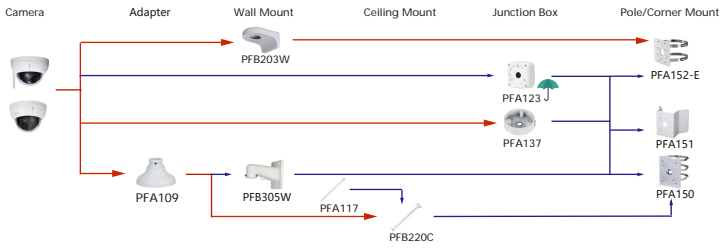

Camera Adapter Wall Mount Ceiling Mount Junction Box Pole/Corner Mount

Shape	IP PTZ Camera	CVI PTZ Camera
	SD44425DB-HNY SD44225DB-HNY SD4425DB-R-HNY SD4A216DB-HNY	

Camera Adapter Wall Mount Ceiling Mount Junction Box Pole/Corner Mount

Shape	IP PTZ Camera	CVI PTZ Camera
		SD42216DB-HC
	SD29204DB-GNY SD29204DB-GNY-W SD29404DB-GNY SD29404DB-GNY-W	

Shape	IP PTZ Camera	CVI PTZ Camera
	SD22204DB-GNY SD22404DB-GNY	SD22204DB-GC
	SD22204DB-GNY-W SD22404DB-GNY-W	