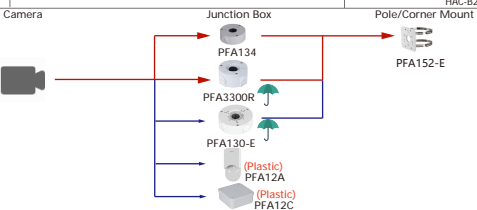

Shape	IP Camera	CVI Camera	
	IPC-HFW2241T-AS IPC-HFW241T-AS IPC-HFW2541T-AS(New, Internal mode with-S2) IPC-HFW2841T-AS IPC-HFW2241T-ZS/AS	IPC-HFW2441T-ZS/AS IPC-HFW2441T-ZS/AS(New, Internal mode with-S2) IPC-HFW2841T-ZS/AS	
	IPC-HFW5449T-ASE-LED IPC-HFW249T-AS-L IPC-HFW249T-AS-R	IPC-HFW2549T-AS-IL IPC-HFW2849T-AS-IL	
	IPC-HFW5241T-ASE(New, Internal mode with-S3) IPC-HFW5241T-SE(New, Internal mode with-S3) IPC-HFW5842T-ASE(New, Internal mode with-S3) IPC-HFW5442T-ASE(New, Internal mode with-S3) IPC-HFW5442T-SE(New, Internal mode with-S3) IPC-HFW5442T-SE(New, Internal mode with-S3) IPC-HFW5441T-ASE(New, Internal mode with-S3) IPC-HFW5441T-SE(New, Internal mode with-S3) IPC-HFW4441T-AS IPC-HFW4541T-AS IPC-HFW4841T-AS IPC-HFW4841T-AS	IPC-HFW4441T-AS IPC-HFW4541T-AS IPC-HFW4841T-AS IPC-HFW4841T-ASE IPC-HFW2441T-ZAS-S2 IPC-HFW2441T-ZAS-S2 IPC-HFW2831T-ZAS-S2 IPC-HFW2831T-ZAS-S2 IPC-HFW3841T-ZAS-S2 IPC-HFW3841T-ZAS-S2 IPC-HFW3441T-ZS-S2 IPC-HFW3441T-ZS-S2 IPC-HFW2331T-AS-S2 IPC-HFW2331T-AS-S2 IPC-HFW1431T-ZS-S4	HAC-HFW2501TU-Z-A-POC-S2 HAC-HFW2241TU-Z-A-POC-S2 HAC-HFW2241TU-Z-A-POC-S2 HAC-HFW241TU-A-POC-S2 HAC-HFW2802TU-Z-A-S2 HAC-HFW2802TU-Z-A-DP-S2 HAC-HFW2501TU-Z-A-S2 HAC-HFW2501TU-Z-A-DP-S2 HAC-HFW2501TU-A-S2 HAC-HFW1300T-ZS-S5 HAC-HFW2509TU-A-LED HAC-HFW2249TU-A-LED-S2 HAC-HFW1509TU-Z-A-LED-S2 HAC-HFW1509TU-Z-A-LED-S2
	IPC-HFW5449T1-SE-LED IPC-HFW5449T1-ASE-LED IPC-HFW5449T1-AS-PV IPC-HFW5449T1-AS-PV	IPC-HFW3449T1-ZAS-PV IPC-HFW3449T1-ZAS-PV IPC-HFW3449T1-ZAS-PV IPC-HFW3449T1-ZAS-PV	
			HAC-ME1800TH-A-PV-S2 HAC-ME1800TH-PV HAC-ME1800TH-PV
			HAC-HFW1801TM-8-S2 HAC-HFW1500TM-8-A HAC-HFW231TM-8-A HAC-HFW1200TM-A-S6 HAC-HFW1800TH-4 HAC-HFW1800TH-8 HAC-HFW1500TH-8-S2 HAC-HFW1500TH-8-POC-S5 HAC-HFW1801TH-8-S2 HAC-HFW1801TH-8-S6
			HAC-HFW1500R-Z-8E6-A-POC-S2 HAC-HFW1500R-Z-8E6-A-POC-S5 HAC-HFW1801R-Z-A-DP-S2 HAC-HFW1801R-Z-A-DP-S2 HAC-HFW1500R-Z-8E6-A-DP-S2 HAC-HFW1500R-Z-8E6-A-S2 HAC-HFW1500R-Z-8E6-A-S2
			HAC-HFW1500R-Z-8E6-A-POC-S2 HAC-HFW1500R-Z-8E6-A-POC-S5 HAC-HFW1231R-Z-A-DP HAC-HFW1231R-Z-A-DP HAC-HFW1200R-Z-A-S6 HAC-HFW1200R-Z-A-DP-S6 HAC-HFW1200R-Z-8E6-A-S2 HAC-HFW1200R-Z-8E6-A-S2
			HAC-HFW1509MH-A-LED-S2 HAC-HFW1239MH-A-LED-S2
			HAC-HFW1500D-S2 HAC-HFW1200D-S6
			HAC-B3A51-Z-S2 HAC-B3A21-Z