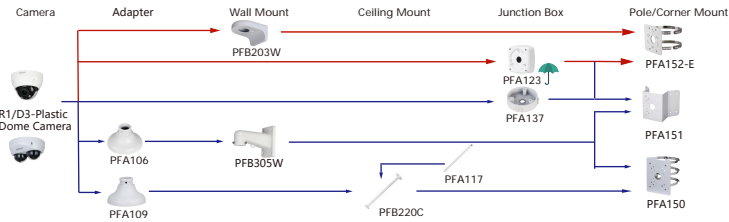

Shape	IP Camera	CVI Camera
 R1/D3-Plastic Dome Camera	IPC-HDPW1230R1-ZS-S5 IPC-HDPW1431R1-ZS-S4 IPC-HDPW1230R1-S5 IPC-HDPW1431R1-S4 IPC-HDPW1430R1-S5	HAC-D3A51-Z-S2 HAC-D3A21-Z HAC-D3A21-VF
	IPC-HDBW5441F-AS-E2