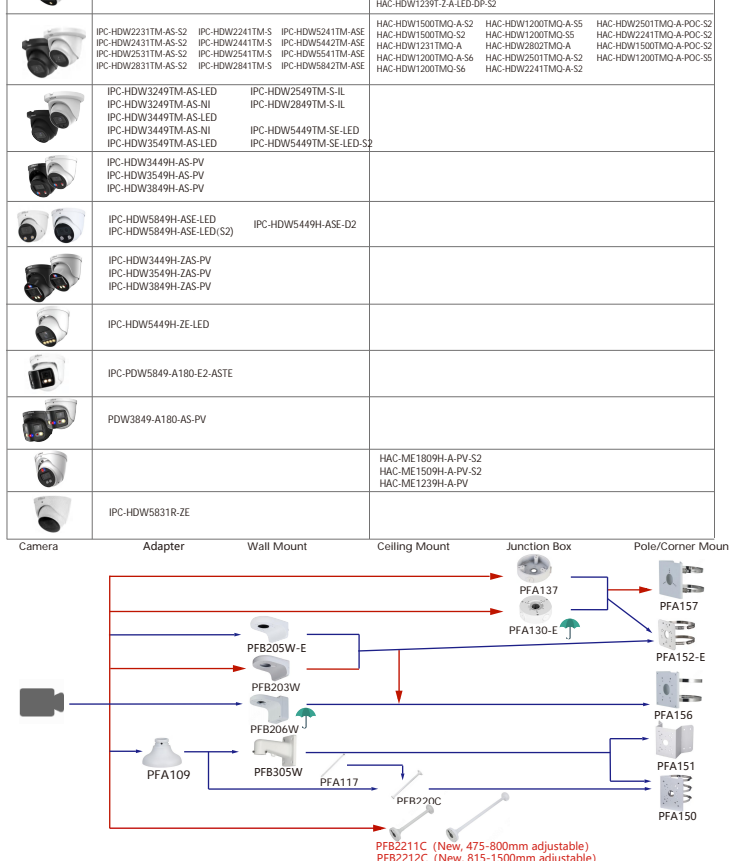

Shape	IP Camera	CVI Camera
		HAC-T3A51-Z-S2 HAC-T3A21-Z
		HAC-T3A21-VF