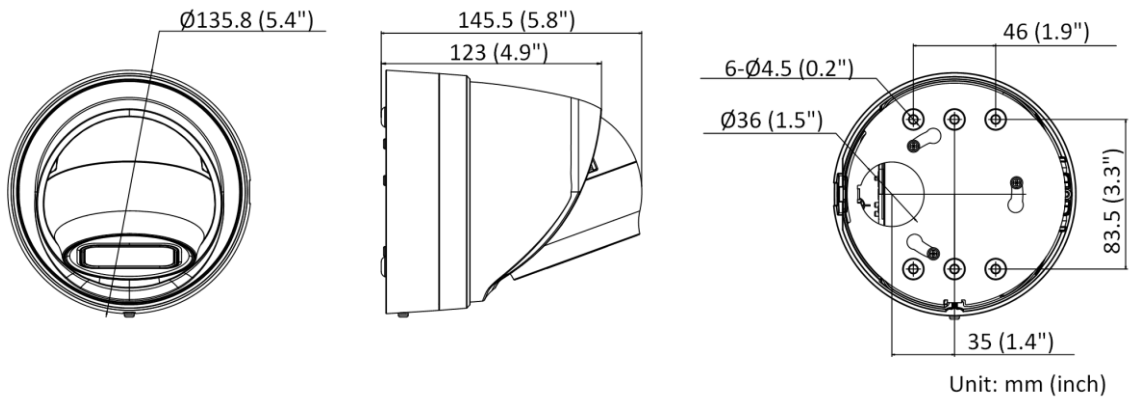

▪ **Dimension**

▪ **Accessory**

▪ **Optional**

DS-1273ZJ-135

Wall Mount