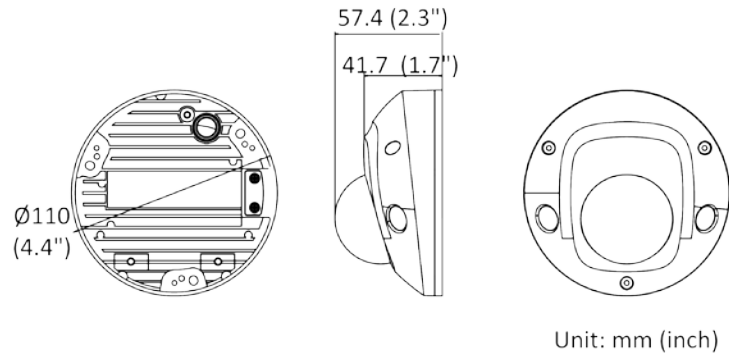

▪ **Dimension**

▪ **Accessory**

▪ **Optional**

DS-1275ZJ-SUS Vertical Pole Mount	DS-1272ZJ-120 Wall Mount	DS-1280ZJ-DM46 Junction Box
DS-1276ZJ-SUS Corner Mount	DS-1271ZJ-120 Pendant Mount	DS-1272ZJ-120B Wall Mount