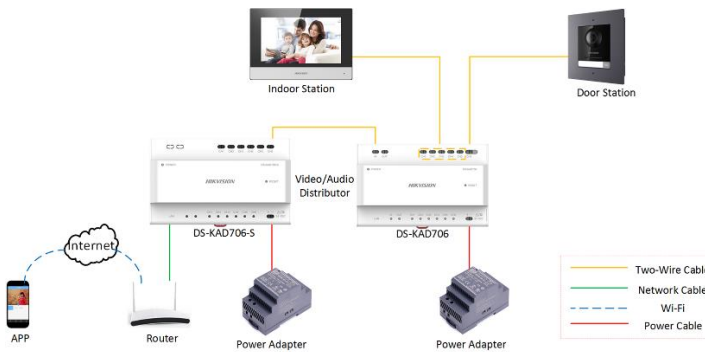

Key Feature

- Modular door station Main unit, needs mouting bracket
- 2MP HD Camera, Fish eye, IR Supplement
- 2 lock relays, 4-ch alarm input
- IP65, 12 VDC or standard POE
- Video intercom to indoor station and master station

Typical Application

Specification

System parameters	
Operation system	Embedded Linux operation system
Flash	16 MB
RAM	256 MB
CPU	Embedded MCU Processor
Display parameters	
Size	/
Operation method	/
Type	/

Resolution	/
Video parameters	
Supplement light	IR supplement
Video compression standard	H.264
Lens	Low Illumination 2 MP HD IR Camera
FOV	Horizontal: 180° Vertical: 96°
WDR	Support
Pixel	Main stream : 1920 × 1080 Sub stream : 720 × 480
Audio parameters	
Audio input	Built-in omnidirectional microphone
Audio compression standard	G.711 U
Audio output	Built-in loudspeaker (More than 85 dB within 20 cm)
Audio compression bitrate	64 Kbps
Audio quality	Noise suppression and echo cancellation
Volume adjustment	Adjustable
Capacity	
Fingerprint capacity	/
User capacity	/
Face capacity	/

Linked indoor station	100
Event capacity	/
Network parameters	
Communication protocol	TCP/IP, RSTP
Wired network	Support
Wi-Fi	/
Bluetooth	/
3G/4G	/
Device interfaces	
Alarm input	4
Network interface	1 10/100 Mbps self-adaptive Ethernet
TAMPER	1
Exit button	2
RS-485	1
USB	/
Wiegand	/
TF card	/
Alarm output	2
Lock control	2
Door contact input	2
Power interface	1
General	
Button	/
Installation	Flush mounting, surface mounting
Indicator	/
Weight	Without package: 430 g With package: 627 g
Protective level	IP65
Working temperature	-40 °C to +55 °C (-40 °F to 131 °F)
Working humidity	10% to 95%
Dimensions	98 mm × 99.8 mm × 43.9 mm (3.86" × 3.93" × 1.73")
Battery	/
Power supply	24 VDC two-wire power supply (< 16 W) or 12 VDC independent power supply (< 20 W)
Application environment	Outdoor
Power consumption	≤10 W