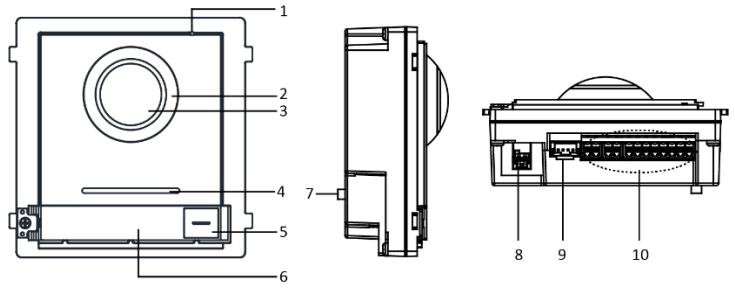

Linked indoor station	100
Event capacity	/
Network parameters	
Communication protocol	TCP/IP, RSTP
Wired network	Support
Wi-Fi	/
Bluetooth	/
3G/4G	/
Device interfaces	
Alarm input	4
Network interface	1 10/100 Mbps self-adaptive Ethernet
TAMPER	1
Exit button	2
RS-485	1
USB	/
Wiegand	/
TF card	/
Alarm output	2
Lock control	2
Door contact input	2
Power interface	1
General	
Button	/
Installation	Flush mounting, surface mounting
Indicator	/
Weight	Without package: 430 g With package: 627 g
Protective level	IP65
Working temperature	-40 °C to +55 °C (-40 °F to 131 °F)
Working humidity	10% to 95%
Dimensions	98 mm × 99.8 mm × 43.9 mm (3.86" × 3.93" × 1.73")
Battery	/
Power supply	24 VDC two-wire power supply (< 16 W) or 12 VDC independent power supply (< 20 W)
Application environment	Outdoor
Power consumption	≤10 W

DS-KD8003-IME2/NS

Appearance and Interfaces