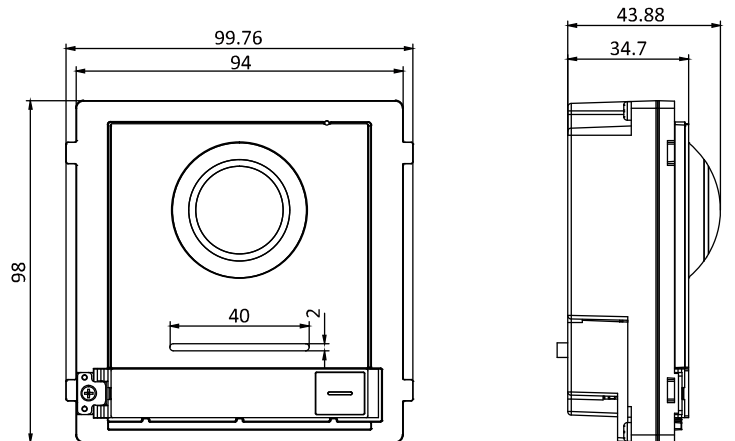

Linked indoor station	100
Event capacity	/
Network parameters	
Communication protocol	TCP/IP, RSTP
Wired network	Support
Wi-Fi	/
Bluetooth	/
3G/4G	/
Device interfaces	
Alarm input	4
Network interface	1 10/100 Mbps self-adaptive Ethernet
TAMPER	1
Exit button	2
RS-485	1
USB	/
Wiegand	/
TF card	/
Alarm output	2
Lock control	2
Door contact input	2
Power interface	1
General	
Button	/
Installation	Flush mounting, surface mounting
Indicator	/
Weight	Without package: 430 g With package: 627 g
Protective level	IP65
Working temperature	-40 °C to +55 °C (-40 °F to 131 °F)
Working humidity	10% to 95%
Dimensions	98 mm × 99.8 mm × 43.9 mm (3.86" × 3.93" × 1.73")
Battery	/
Power supply	24 VDC two-wire power supply (< 16 W) or 12 VDC independent power supply (< 20 W)
Application environment	Outdoor
Power consumption	≤10 W

DS-KD8003-IME2/NS

Appearance and Interfaces

No.	Description	No.	Description
1	Microphone	6	Nametag
2	Low Illumination IR Supplement Light	7	TAMPER
3	Built-in Camera	8	Network Interface and Power Supply
4	Loudspeaker	9	Module-connecting Interface (output)
5	Call Button	10	Terminals

Dimension

Available Model