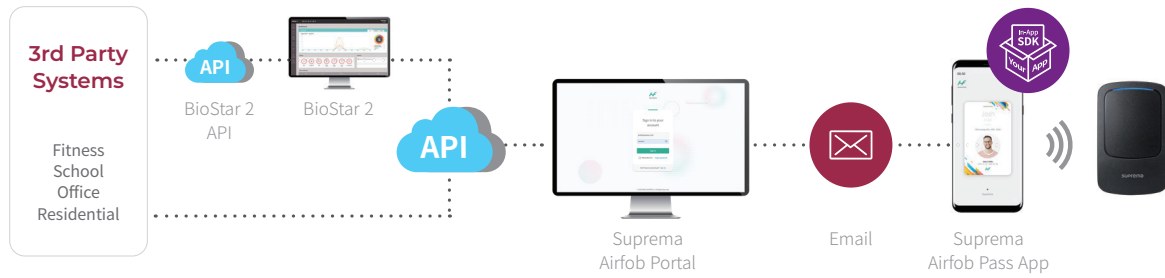

Remote and contactless

Suprema makes it easier to issue and revoke a mobile access card by sending an email to users.

- Saves cost of issuing cards and maintenance in comparison to physical cards
- Protects your data with ISO 27001 certified system architecture

A comprehensive system for mobile access

Using Suprema Airfob Portal, you can build your own fully functional access control system with mobile access.

- Suprema's open API's can easily integrate into your existing system to make mobile access a part of your complete solution
- Suprema's In-App SDK allows you to integrate mobile access card into your own mobile application

Easiest way to go mobile, Airfob Patch

Suprema Airfob Patch is an award-winning, innovative device that attaches to existing RF card readers to make them compatible with Mobile Access Cards.

- Airfob Patch converts Mobile Access Card's Bluetooth signal to RF card signal
- Airfob Patch works without battery, harvesting energy from RF field signals transmitted from the card reader
- A retrofit patch-on device, Airfob Patch is quick and easy to install

Apply to everywhere RF card is used

Entrance

Speed gate

Copier access

PC login

Industries leveraging mobile access

For Government

For Enterprise