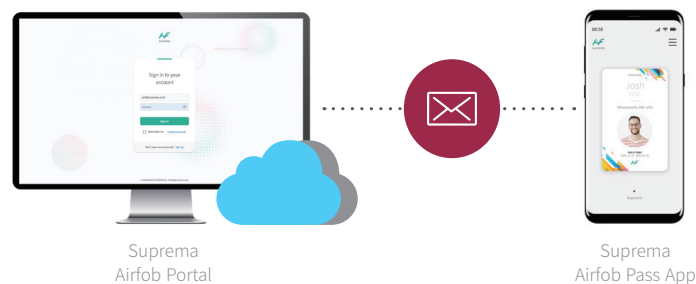

Fast and accurate

Prevents unintentional openings by controlling BLE communication distance, allowing authentication time less than a second

BLE background mode

Works seamlessly without waking up your smartphone

Remote and contactless

Suprema makes it easier to issue and revoke a mobile access card by sending an email to users.

- Saves cost of issuing cards and maintenance in comparison to physical cards
- Protects your data with ISO 27001 certified system architecture

A comprehensive system for mobile access

Using Suprema Airfob Portal, you can build your own fully functional access control system with mobile access.

- Suprema's open API's can easily integrate into your existing system to make mobile access a part of your complete solution
- Suprema's In-App SDK allows you to integrate mobile access card into your own mobile application

Easiest way to go mobile, Airfob Patch

Suprema Airfob Patch is an award-winning, innovative device that attaches to existing RF card readers to make them compatible with Mobile Access Cards.

- Airfob Patch converts Mobile Access Card's Bluetooth signal to RF card signal
- Airfob Patch works without battery, harvesting energy from RF field signals transmitted from the card reader
- A retrofit patch-on device, Airfob Patch is quick and easy to install