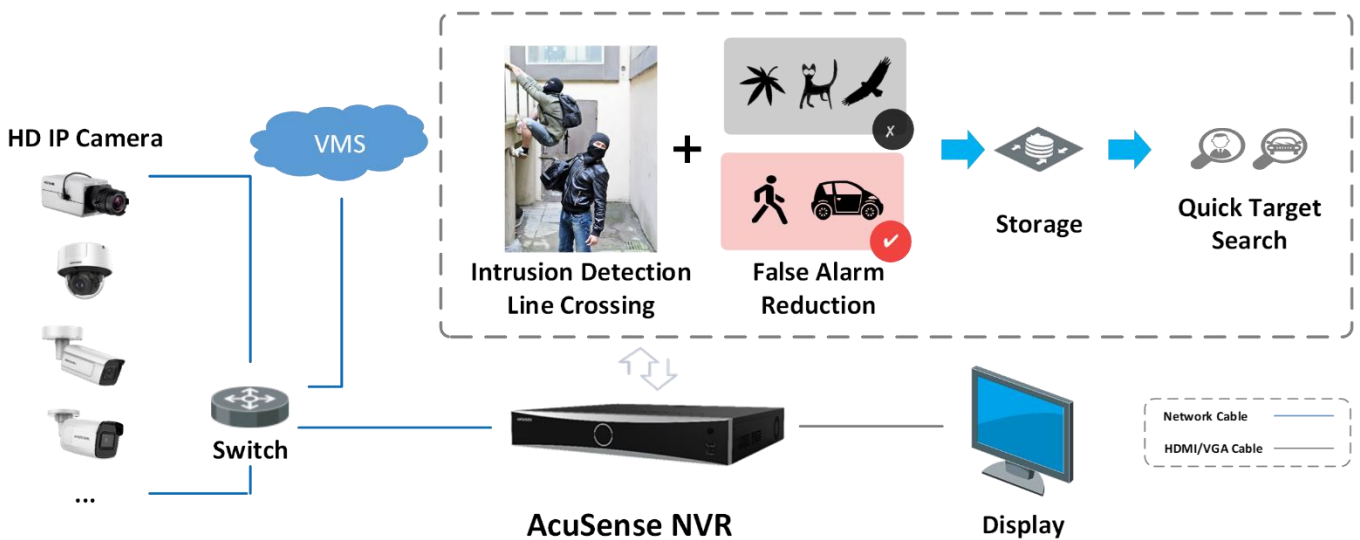

## Network & Ethernet Access

- 16 independent PoE network interfaces
- 1 self-adaptive 10/100/1000 Mbps Ethernet interface
- Hik-Connect & DDNS (Dynamic Domain Name System) for easy network management
- Smooth streaming technology
- Support web access without plug-in

## Typical Application

### Facial Recognition and Face Picture Comparison

Modeling and analyzing face pictures captured by cameras. Realize blacklist alarm and stranger alarm via face picture library. Search target people by picture and name features.

### Perimeter Protection

Adopt deep learning algorithm to reduce false alarm, effectively reduces the false alarm caused by tree branches, leaves, shadow, light, vehicles, small animals, etc.