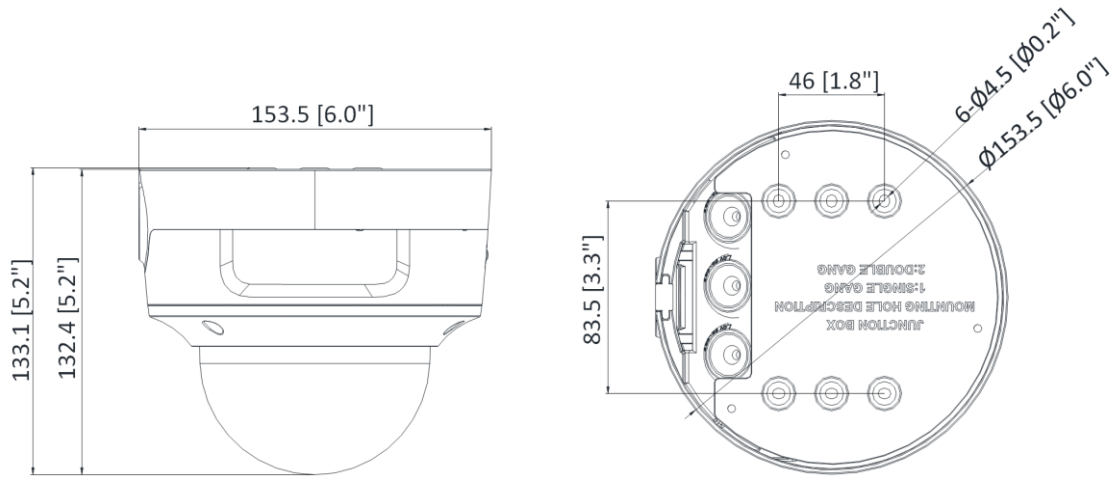

## ▪ Specification

Camera	
Image Sensor	1/2.7" Progressive Scan CMOS
Min. Illumination	0.003 Lux @ (F1.4, AGC ON), 0 Lux with IR on
Shutter Speed	1/3 s to 1/100,000 s
Slow Shutter	Yes
P/N	P/N
Wide Dynamic Range	120 dB
Day & Night	ICR Cut
Angle Adjustment	Pan: 0° to 355°, tilt: 0° to 75°, rotate: 0° to 355°
Lens	
Iris Type	Auto-Iris
Lens Mount	Ø14
Lens Type & FOV	2.7 to 13.5 mm: horizontal FOV 101° to 31°, vertical FOV 72.2° to 23.4°, diagonal FOV 138.8° to 39.8°
Aperture	F1.4
DORI	
DORI	D: 64 m, O: 25 m, R: 12 m, I: 6 m
Illuminator	
IR Range	Up to 40 m
Wavelength	850 nm
Smart Supplement Light	Yes
Video	
Max. Resolution	2592 × 1944
Main Stream	50Hz: 20 fps (2592 × 1944) 25 fps (2688 × 1520, 2304 × 1296, 1920 × 1080, 1280 × 720) 60Hz: 20 fps (2592 × 1944) 30 fps (2688 × 1520, 2304 × 1296, 1920 × 1080, 1280 × 720)
Sub-Stream	50Hz: 25 fps (640 × 480, 640 × 360, 320 × 240) 60Hz: 30 fps (640 × 480, 640 × 360, 320 × 240)
Third Stream	50Hz: 15 fps (1280 × 720, 640 × 480, 640 × 360, 320 × 240) 60Hz: 15 fps (1280 × 720, 640 × 480, 640 × 360, 320 × 240)
Fourth Stream	50Hz: 15 fps (1280 × 720, 640 × 480, 640 × 360, 320 × 240) 60Hz: 15 fps (1280 × 720, 640 × 480, 640 × 360, 320 × 240) *Fourth stream is supported under certain settings.
Video Compression	Main stream: H.265/H.264/H.264+/H.265+ Sub-stream: H.265/H.264/MJPEG Third stream: H.265/H.264 Fourth Stream: H.265/H.264/MJPEG
Video Bit Rate	32 Kbps to 8 Mbps
H.264 Type	Baseline Profile/Main Profile/High Profile
H.265 Type	Main Profile
H.264+	Main stream supports
H.265+	Main stream supports

▪ **Available Model**

DS-2CD3756G2-IZS (2.7 to 13.5 mm)

▪ **Dimension**

Unit: mm (inch)

▪ **Accessory**

▪ **Optional**

DS-1227ZJ-DM37 In-ceiling Mount	DS-1475ZJ-SUS Vertical Pole Mount	DS-1476ZJ-SUS Corner Mount	DS-1471ZJ-155 Pendant Mount	DS-1473ZJ-155 Wall Mount
				
<b>DS-1473ZJ-155B Wall Mount</b>				