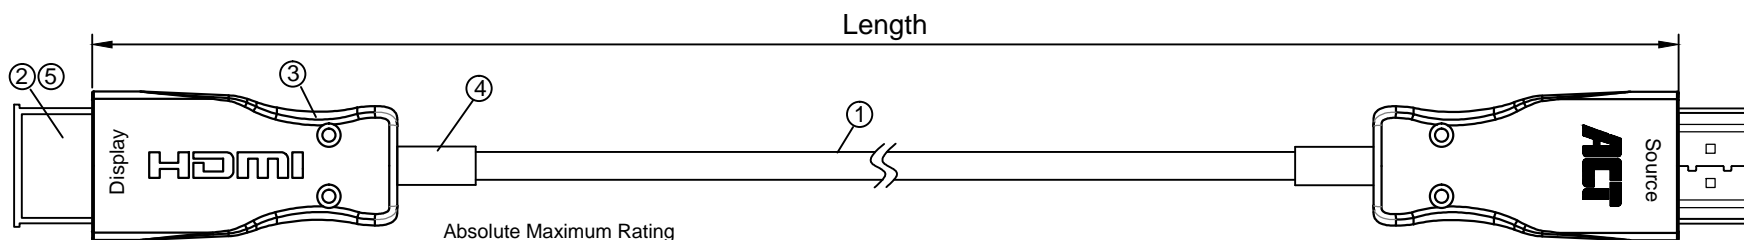

RoHS Compliant

REV.	REVISED DESCRIPTION	DATE	CHECKED
A0	FIRST RELEASE	2019/04/16	

Absolute Maximum Rating

Parameter	Symbol	Min	Max	Unit
Power Supply Voltage	VCC	4.5	5.5	V
Operating Temperature	Top	0	50	°C
Storage Temperature	Ts	-40	70	°C
Relative Humidity	Hs	10	80	%RH

Recommended Operating Conditions

Parameter	Symbol	Min	Typical	Max	Unit
Power Supply Voltage	VCC	4.75	5.0	5.25	V
Operating Temperature	Top	0		50	°C

HDMI Type A Pin Assignment z

PIN	Function	PIN	Function
1	T.M.D.S. Data 2+	11	TMDS Clock Shield
2	T.M.D.S. Data 2 Shield	12	TMDS Clock-
3	T.M.D.S. Data 2-	13	CEC
4	T.M.D.S. Data 1+	14	Utility
5	T.M.D.S. Data 1 Shield	15	SCL
6	T.M.D.S. Data 1-	16	SDA
7	T.M.D.S. Data 0+	17	DDC/CEC Ground
8	T.M.D.S. Data 2 Shield	18	+5V Power
9	T.M.D.S. Data 0-	19	Hot Plug Detect
10	TMDS Clock+		

Item NO.	Length(m)
AK3930	10.0m
AK3931	15.0m
AK3932	20.0m
AK3933	30.0m
AK3934	40.0m
AK3935	50.0m
AK3936	60.0m
AK3937	70.0m
AK3938	80.0m
AK3939	90.0m
AK3940	100.0m

Specifications

Item	Description	
	Transmitter (Source)	Receiver (Sink)
HDCP & DDC	HDCP 2.2 Fully Support bi-directional EDID and HDCP communication	
Video Bandwidth	6 Gbps/x3Channel (max)+ Clock.	
Supported	4k@60Hz@4:4:4@100m	
Resolution & Distance		
O/E Converter	4 channel 850 nm VCSEL array	4 CH GaAs PD array
Connector Type	HDMI type A	
Cable Type	Hybrid type with OM3 fiber and copper	
Cable Length	75m/100m(with +/- cm tolerance) Custom length available.	
Cable Outer Diameter	4.8mm	
Jacket Outer Material	TPU(Custom)	
Differential Input	100 ohm (typ)	

KEY FEATURES

- Up to 100m Maximum Length.(Custom Length Available)
- Supports computer resolutions to **4K@60Hz@4:4:4**
- Plug and Play
- Compatible with **HDMI 2.0 standard**
- Support **HDCP2.2@ARC**
- Self-detecting function for EDID information
- No loss of signal
- Hybrid optical cable with fiber and copper wire

Applications

- Digital Signage
- LED signboards in streets and in stadiums
- Medical Imaging Equipment
- Airplane On-board Video System
- Home Theater
- Blue-ray, 3D video, Projector, Set-up box, DVR, Game Consoles and Computer
- TV Broadcast Station
- Conference Room Video Equipment
- Security systems

⑤		HDMI Protective Cap, PE	2PCS	
④	SR	Black	2PCS	
③	Shell	Metal Shell, Gun color	2Sets	
②	Connector	HDMI-A male, Gold-Plated	2Sets	
①	Cable	HDMI 2.0 Optical Cable OD4.8		
ITEM	DESCRIPTIONS & SPECIFICATIONS		QTY	REMARK

ACT			
ERP NO.:		SAMPLE DWG NO.:	
DOC No.:		REVISION	A0
CUSTOMER:		UNIT	mm
CUSTOMER P/N:		SCALE	NO
DESCRIPTION	HDMI 2.0 Active Optical Cable	PAGE NO	1/1
		DATE	2019/04/16
APPROVAL		CHECKED	
		DRAWN