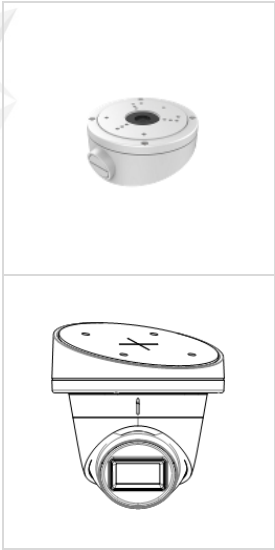

DS-2CE78H0T-IT3E(C) 5 MP PoC Fixed Turret Camera

- High quality imaging with 5 MP, 2560 × 1944 resolution
- 2.8 mm and 3.6 mm fixed focal lens
- Up to 40 m IR distance for bright night imaging
- Water and dust resistant (IP67)

▪ Specification

Camera	
Image Sensor	5 MP CMOS
Max. Resolution	2560 (H) × 1944 (V)
Min. Illumination	0.01 Lux @ (F2.0, AGC ON), 0 Lux with IR
Shutter Time	PAL: 1/25 s to 1/50, 000 s NTSC: 1/30 s to 1/50, 000 s
Day & Night	ICR
Angle Adjustment	Pan: 0 to 360°, Tilt: 0 to 75°, Rotation 0 to 360°
Signal System	PAL/NTSC
Lens	
Lens Type	2.8 mm and 3.6 mm fixed focal lens
Focal Length & FOV	2.8 mm, horizontal FOV: 85°, vertical FOV: 63°, diagonal FOV: 110° 3.6 mm, horizontal FOV: 80°, vertical FOV: 63°, diagonal FOV: 105°
Lens Mount	M12
Image	
Image Parameters Switch	STD/HIGH-SAT
Image Settings	Brightness, Sharpness, Smart IR
Frame Rate	5 M @ 20 fps, 4 M @ 30 fps, 4 M @ 25 fps, 1080P @ 30 fps, 1080P @ 25 fps
Day/Night Mode	Auto/Color/BW (Black and White)
Wide Dynamic Range (WDR)	Digital WDR
Image Enhancement	DWDR, BLC, HLC, Global
Noise Reduction	2D DNR
White Balance	Auto/Manual
AGC	Yes
Interface	
Video Output	1 HD analog output
General	
Material	Front Cover: Plastic Main Body: Metal
Dimension	91.0 mm × Ø109.8 mm (3.58" × Ø4.32")
Weight	Approx. 326 g (0.72 lb.)
Operating Condition	-40 °C to 60 °C (-40 °F to 140 °F), humidity: 90% or less (non-condensation)
Communication	HIKVISION-C
Language	English
Power Supply	12 VDC ±25%/PoC.af <i>*You are recommended to use one power adapter for one camera, and use 2-pin power supply for long-distance power supply.</i>
Consumption	Max. 3 W
IR Range	Up to 40 m
Approval	
Protection	IP67

▪ Available Model

DS-2CE78HOT-IT3E(C)

▪ **Dimension**

▪ **Accessory**

▪ **Optional**

DS-1280ZJ-TR13 Junction Box	DS-1275ZJ-SUS Vertical pole mount	DS-1280ZJ-S Junction Box	DS-1272ZJ-110-TRS Wall mount	DS-1276ZJ-SUS Corner mount
				
				
<p>DS-1281ZJ-S Inclined ceiling mount</p>				