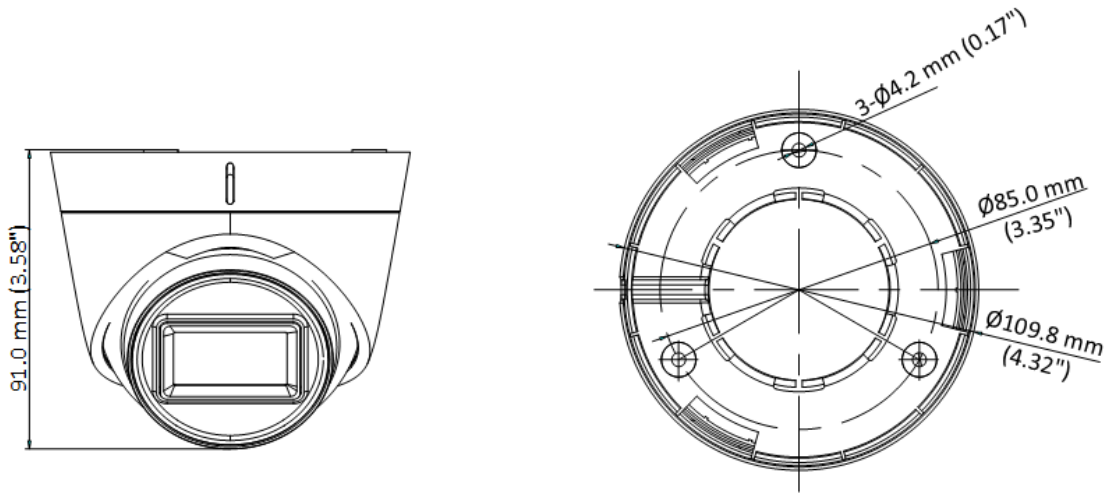

▪ **Dimension**

▪ **Accessory**

▪ **Optional**

DS-1280ZJ-TR13 Junction Box	DS-1275ZJ-SUS Vertical pole mount	DS-1280ZJ-S Junction Box	DS-1272ZJ-110-TRS Wall mount	DS-1276ZJ-SUS Corner mount
DS-1281ZJ-S Inclined ceiling mount