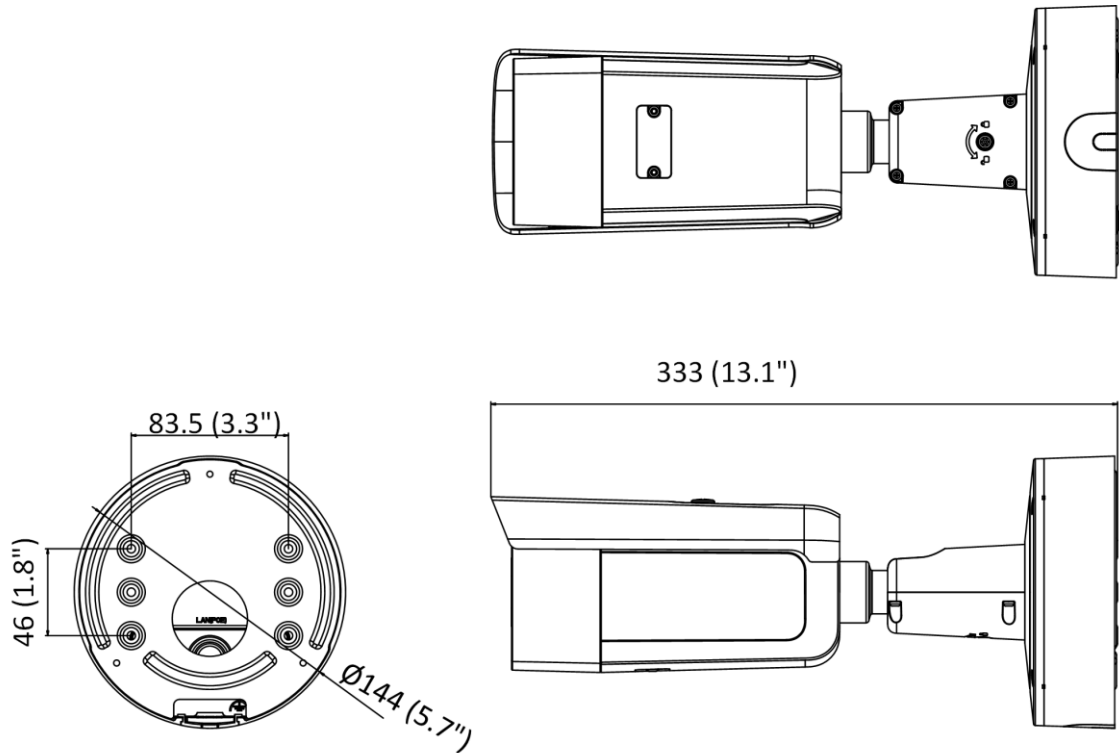

▪ **Available Model**

DS-2CD3686G2-IZS (2.7 to 13.5 mm)

▪ **Dimension**

Unit: mm (inch)

▪ **Accessory**

▪ **Optional**

DS-1275ZJ-S-SUS	DS-2251ZJ	DS-1476ZJ-SUS
Vertical Pole Mount	Pendant Mount	Corner Mount