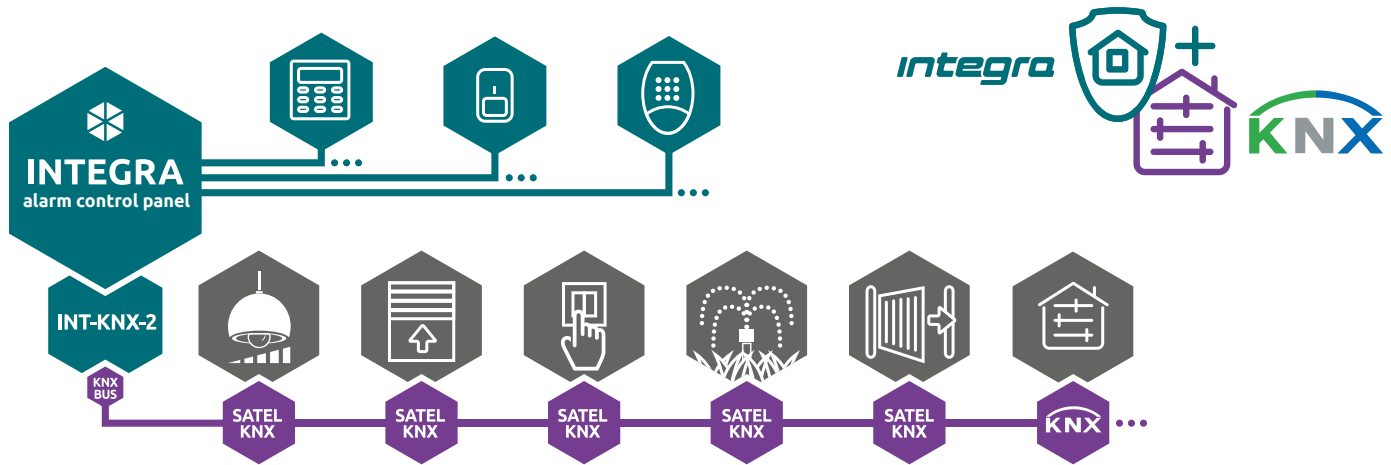

Enjoy your vacation!

Intelligent and convenient

Two in one

Both the alarm functions and the home automation tasks are implemented by the same devices which are component parts of one system. Using them in a dual role is a very cost-effective and convenient solution, because as a result you get a system whose functions you can control using one keypad, keyfob or application. You will also reduce the cost (as well as the time!) of the installation itself, because your system will be designed and then implemented by one installation company.

Household budget

Using the home automation will also contribute to more prudent use of electricity and heat, which in the long run will result in lower fees. Do you know how quickly the room temperature drops when the window is ajar? The **INTEGRA** system will help you avoid this by automatically closing the windows where the heating system is running. Do you want to be even more energy-efficient? Use the motion detectors. In this way, you can e.g. control lighting so that it can be turned on only when the devices detect the presence of a household member in the given room, thus avoiding unnecessary power consumption, for example when nobody is at home.

Need something more?

If you are keen on adding to your system even more advanced solutions to implement home automation tasks, you can integrate the **INTEGRA** control panel with the international **KNX** standard devices. Consequently, you will get even wider range of possibilities, e.g. more precise control over the systems, including the ability to set a specific light power or stepless temperature control. By combining the functions available in the **INTEGRA** system with the huge potential of **KNX** solutions, you will have at your disposal a powerful tool to make even the most secret dreams of a smart home come true.