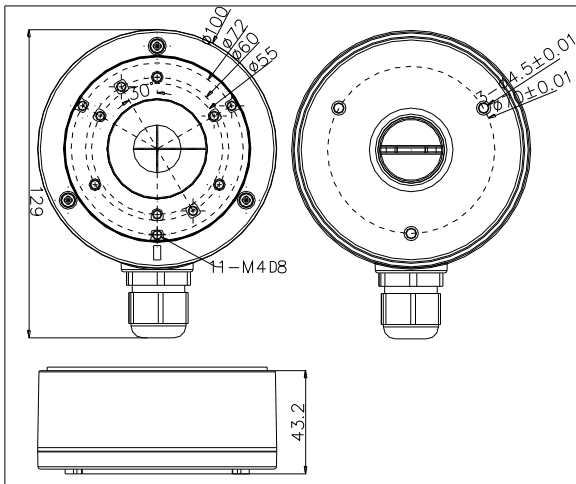

DS-1280ZJ-XS

Junction Box for Dome(Bullet) Camera

Features:

- Aluminum alloy material with surface spray treatment
- Cable hole on bracket makes the feature better

Dimension:

Note: The actual bracket may vary from the picture above.

Order Model:

DS-1280ZJ-XS

Parameter:

Model	DS-1280ZJ-XS
Parameters	Junction Box for Dome(Bullet) Camera
Appearance	Hikvision White
Material	Aluminum Alloy
Dimension	Φ 100 x 43.2 x 129mm
Weight	320g

Notice:

- The bracket should be installed on flat wall
- Waterproof rubber is necessary for outdoor application
- The wall must be capable of supporting over 3 times as much as the total weight of the camera and the mount.
- The maximum load capacity of the bracket is **4.5KG**