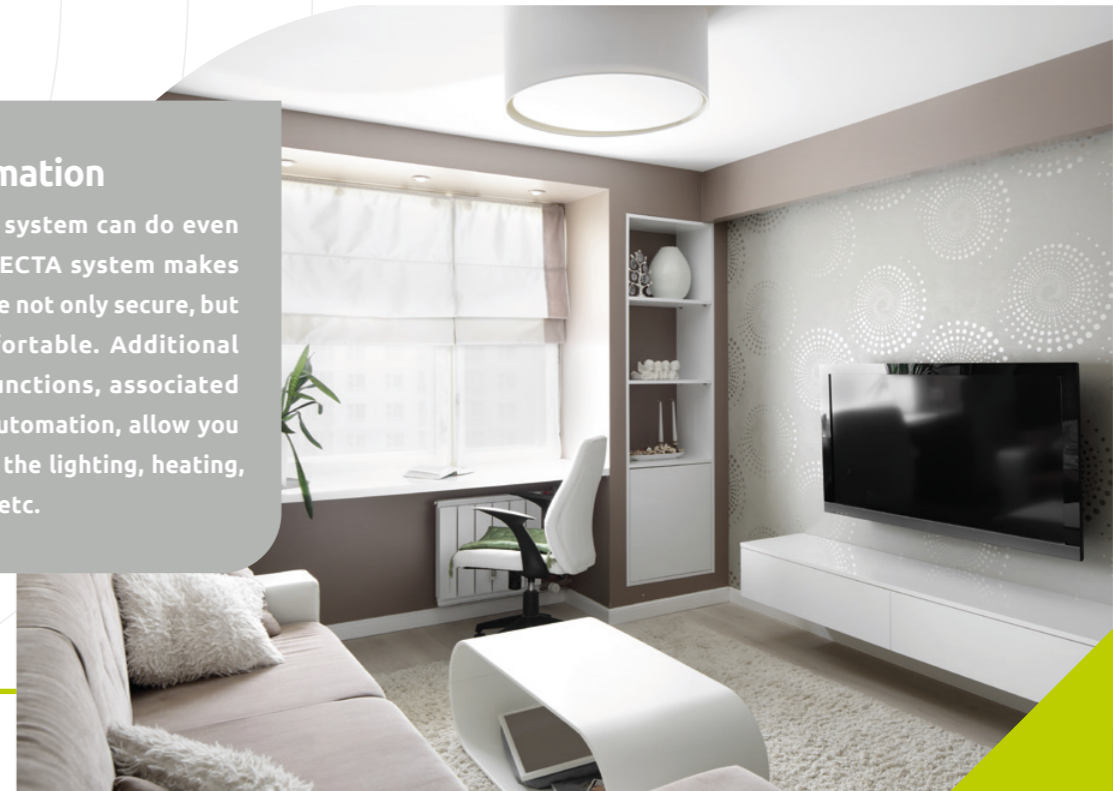

Home automation

Now your alarm system can do even more! The PERFECTA system makes your home a place not only secure, but also more comfortable. Additional control panel functions, associated with the home automation, allow you to easily control the lighting, heating, air conditioning, etc.