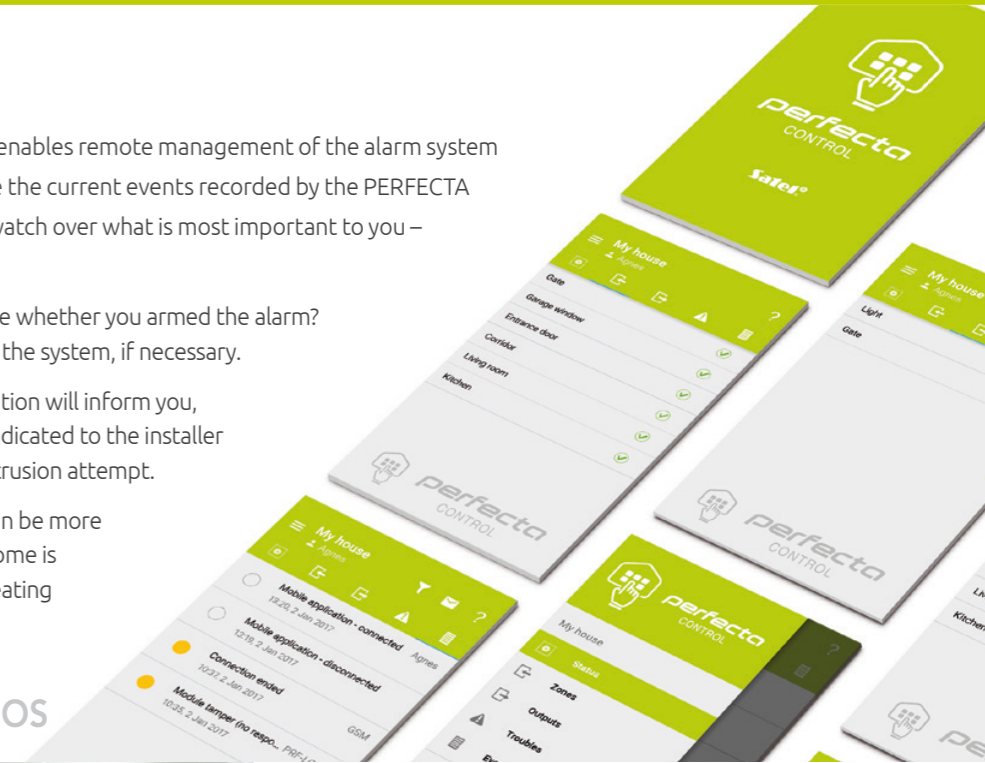

Mobile access

The PERFECTA CONTROL application not only enables remote management of the alarm system functions. It also allows you to view at any time the current events recorded by the PERFECTA control panel and thus even more effectively watch over what is most important to you – the security and comfort of your loved ones.

- You left the house in a hurry and are not sure whether you armed the alarm? Wherever you are, you can check it and arm the system, if necessary.
- Spending your vacation abroad? The application will inform you, the security agency and other people you indicated to the installer when configuring the settings about any intrusion attempt.
- Your returns home in winter and summer can be more pleasant if the room temperature in your home is optimal. All you need to do is turn on the heating or air conditioning remotely before coming back from work or vacation.