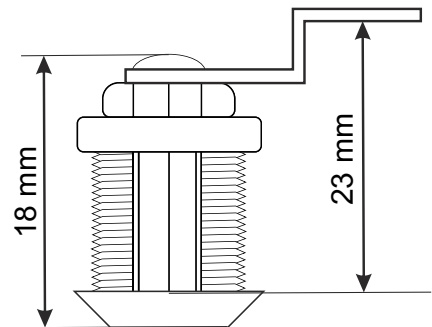

CODE: **MR027** v.1.0/1
NAME: **Lock, type 876 – repeatable code**

EN

DESTINATION

Lock for casings.

TECHNICAL DATA

- Notes:
- lock with repeatable code 9081 - type 876
 - a set contains two keys
 - compatible with enclosures for SSWiN
-