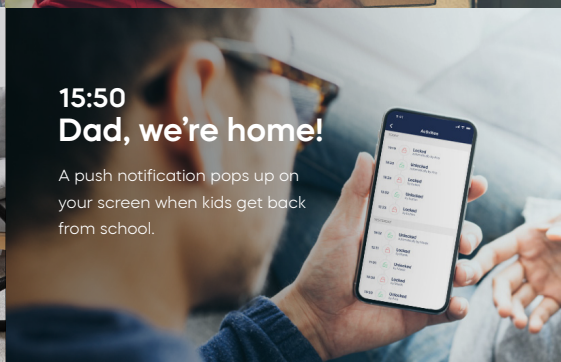

## 9:29 Delivery! Is anyone there?

Courier calls. You unlock the door remotely. The package safely waits for you inside.

## 11:01 Time to clean up

A cleaning service accesses your place once a week in set hours with just an app. It's best for everyone.

## 15:50 Dad, we're home!

A push notification pops up on your screen when kids get back from school.