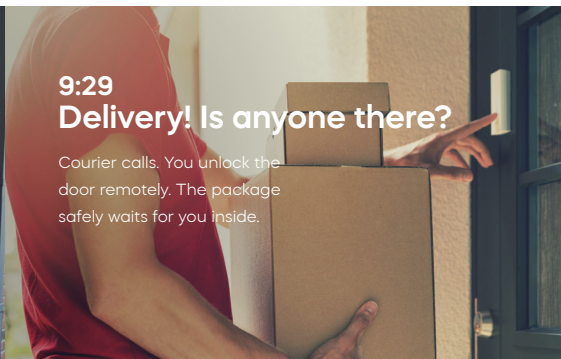

9:29 Delivery! Is anyone there?

Courier calls. You unlock the door remotely. The package safely waits for you inside.