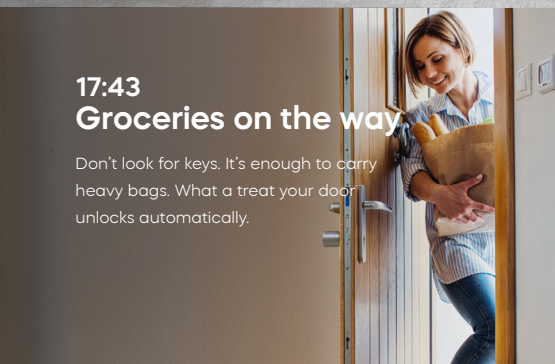

17:43 Groceries on the way

Don't look for keys. It's enough to carry heavy bags. What a treat your door unlocks automatically.