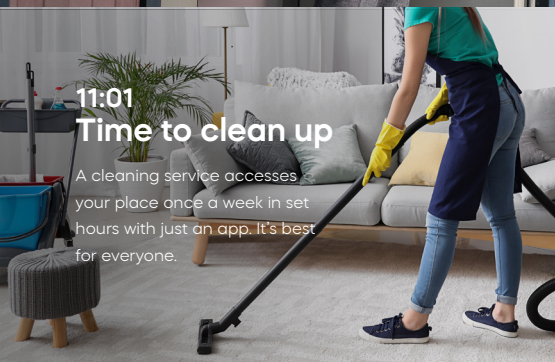

11:01 Time to clean up

A cleaning service accesses your place once a week in set hours with just an app. It's best for everyone.