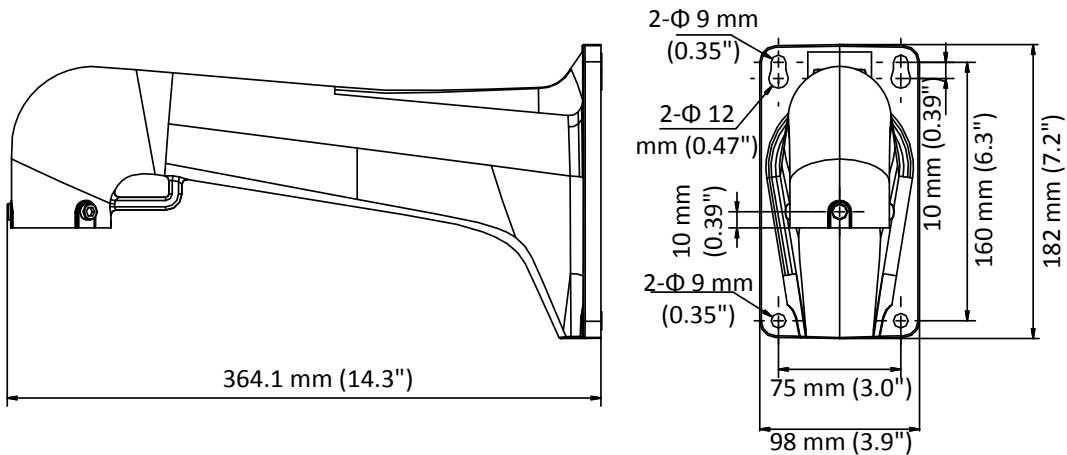

**DS-1603ZJ-P**

Wall Mount for PanoVu

**Feature**

- Aluminum alloy with surface spray treatment
- The hook for safety rope facilitates camera's installation
- Waterproof design

**Dimension**

**Available Model**

DS-1603ZJ-P

**Parameter**

Model	DS-1603ZJ-P
Parameters	Wall Mount for PanoVu
Appearance	Platinum Gray
Material	Aluminum Alloy
Dimension	364.1 mm × 182.0 mm (14.3" × 7.2")
Weight	1400 g (3.09 lb.)

**Note**

- The mount should be installed on the flat surface.
- The waterproof rubber is necessary for the outdoor application.
- The wall must be capable of supporting at least 3 times as much as the total weight of the camera and the mount.
- The mount's maximum load capacity is 20 kg (44 lb.).