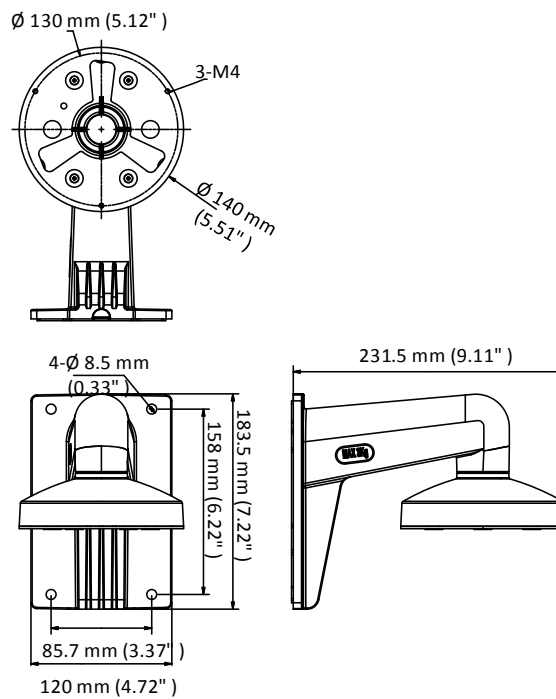

DS-1273ZJ-140-DM45

Wall Mount

Feature

- Aluminum alloy with surface spray treatment
- The cap design facilitates the installation
- Applies to both indoor conditions, and outdoor conditions

Dimension

Available Model

DS-1273ZJ-140-DM45

Parameter

Model	DS-1273ZJ-140-DM45
Parameters	Wall Mount
Appearance	Hikvision White
Material	Aluminum Alloy
Dimension	$\varnothing 140\text{ mm} \times 183.5\text{ mm} \times 231.5\text{ mm}$ (5.51" \times 7.22" \times 9.11")
Weight	907 g (2.0 lb.)

Note

- The mount should be installed on the flat wall
- Waterproof rubber is necessary for the outdoor application.
- The wall must be capable of supporting at least 3 times as much as the total weight of the camera, and the mount.
- The mount's maximum load capacity is 3 kg (6.6 lb.).