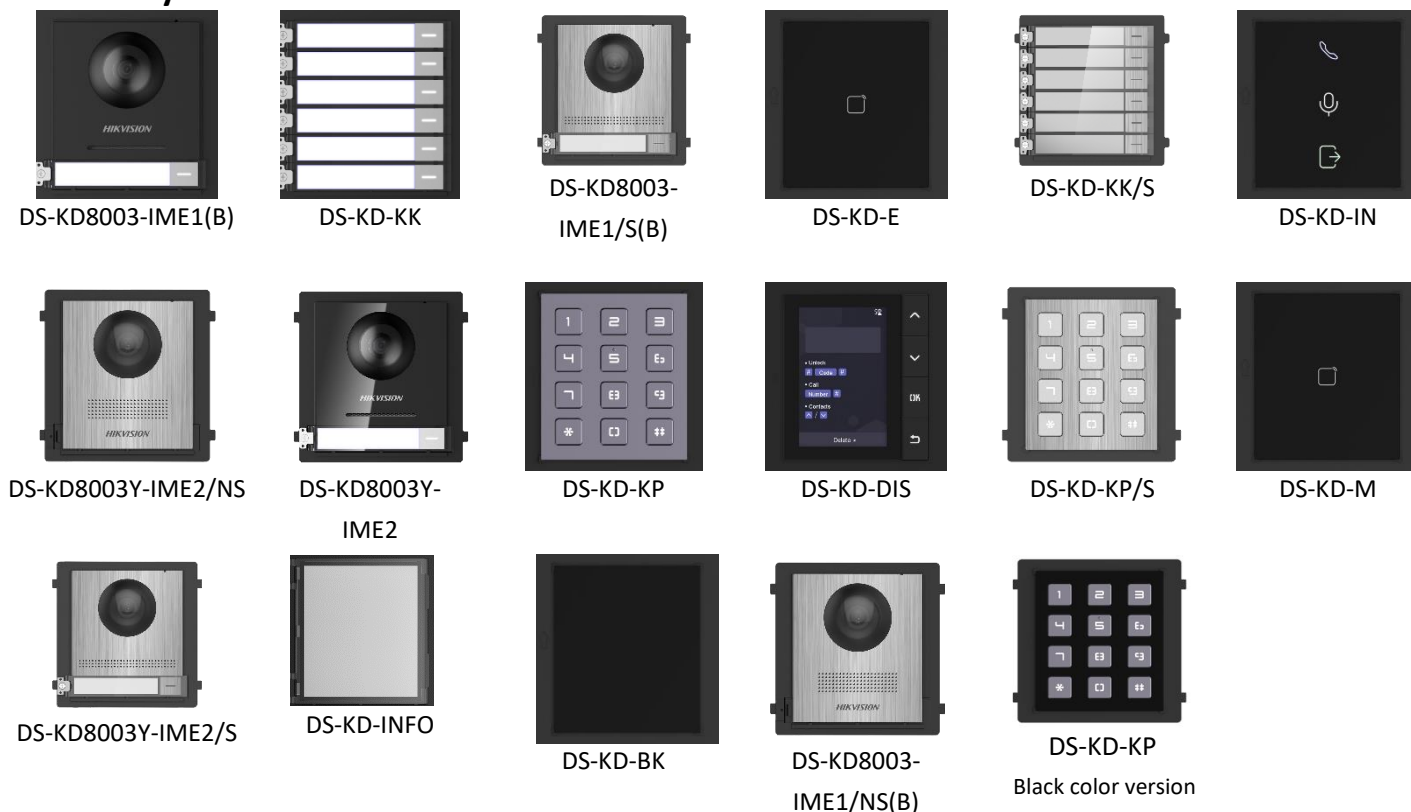

▪ **Specification**

General	
Working temperature	-40° C to +60° C (-40° F to 140° F)
Dimension (W × H × D)	For cover 337.8 x 124 x 4 mm(13.3" x 4.88" x 0.16") , For Gang box 338.8 × 134 × 56 mm (13.33" × 5.31" × 2.20")
Material	Cover: Aviation Aluminum Gang Box: Plastic

▪ **Available Model**

DS-KD-ACF3/Black/Europe BV

▪ **Accessory**