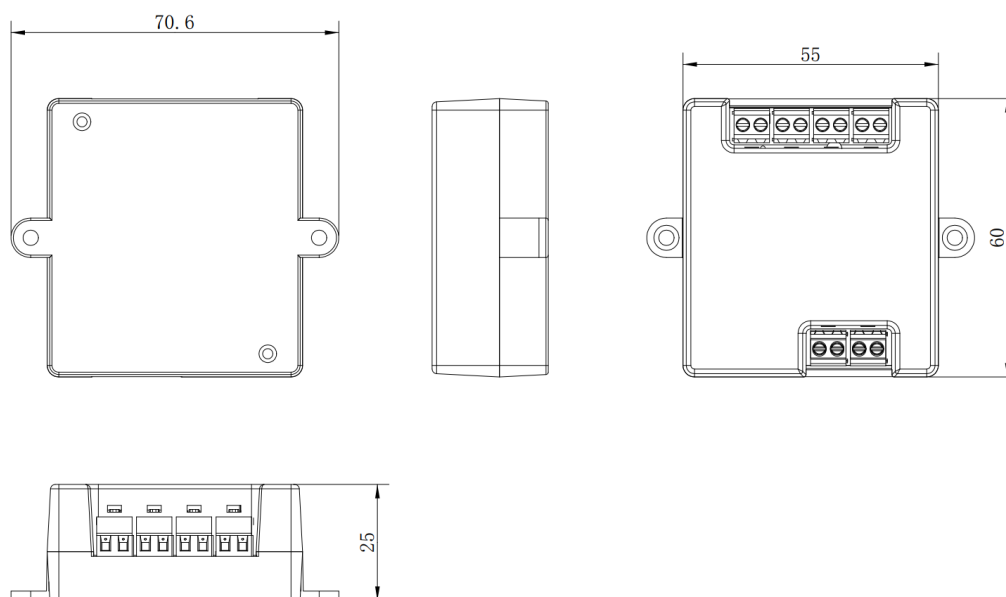

▪ **Specification**

Device interfaces	
Two-Wire interface	4 (Two-Wire interface for indoor station)
Cascade interface	2
General	
Installation	Surface mounting
Indicator	6
Dimension (W × H × D)	70.6 mm × 60 mm × 25 mm (2.78" × 2.36" × 0.98")
Working temperature	-10 °C to 55 °C (14 °F to 131 °F)
Working humidity	10% to 90% (no-condensing)
Power consumption	≤ 2W

▪ **Available Model**

DS-KAD7061EY

▪ **Dimension**