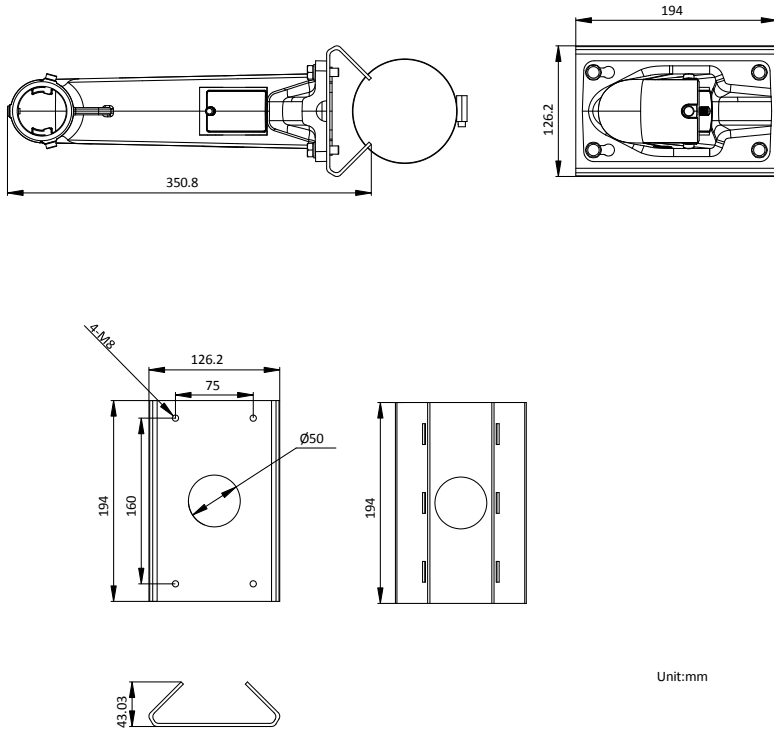

DS-1602ZJ-pole

Vertical Pole Mount Bracket

Dimension:

Order model:

DS-1602ZJ-pole

Parameters:

Model	DS-1602ZJ-pole
Parameter	Vertical Pole Mount Bracket
Color	Hikvision white
Feature	Suitable for speed dome pendent mounting
Material	Aluminum & Steel
Dimension	350.8 × 194.0 × 126.2 mm
Weight	2040g

Notice:

- The bracket should be installed on plat wall
- The bracket is suitable for vertical pole mount of 67-127 mm diameter
- Load capacity of pole should be more than 3times the weight of camera and bracket
- Load capacity of clamp is 10KG

Note: The actual bracket may vary from the picture above.