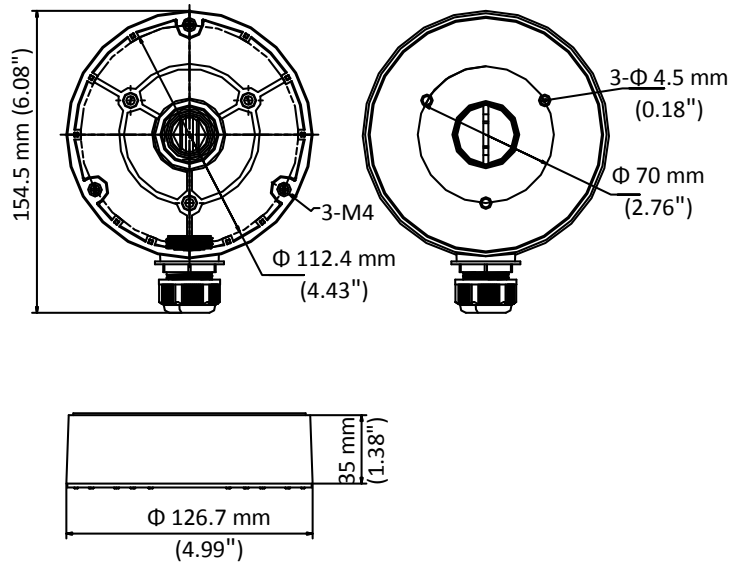

DS-1280ZJ-DM8

Junction Box for Dome Camera

Features

- Aluminum alloy material with surface spray treatment
- Side inlet and bottom inlet
- Interchangeable bottom waterproof cover and side gland nut
- Waterproof design

Dimension

Available Model

DS-1280ZJ-DM8

Parameter

Model	DS-1280ZJ-DM8
Parameters	Junction Box for Dome Camera
Appearance	Hikvision White
Material	Aluminum Alloy
Dimension	Φ 126.7 mm × 35 mm (4.99" × 1.38")
Weight	Approx.: 210 g (0.46 lb.)

Notes

- The junction box should be installed on the flat surface.
- The waterproof rubber is necessary for the outdoor application.
- The wall must be capable of supporting at least 3 times as much as the total weight of the camera and the bracket.
- The maximum load capacity of the bracket is 1 Kg (2.2 lb.).