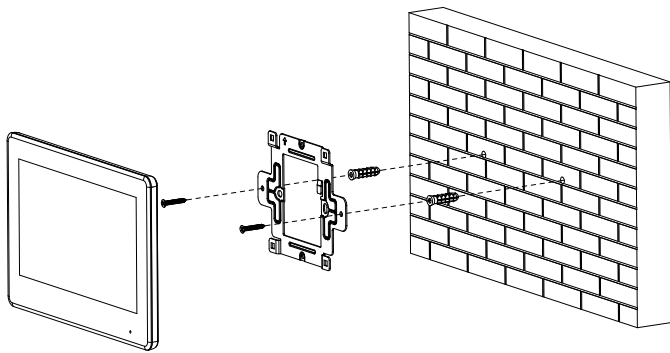

Installation