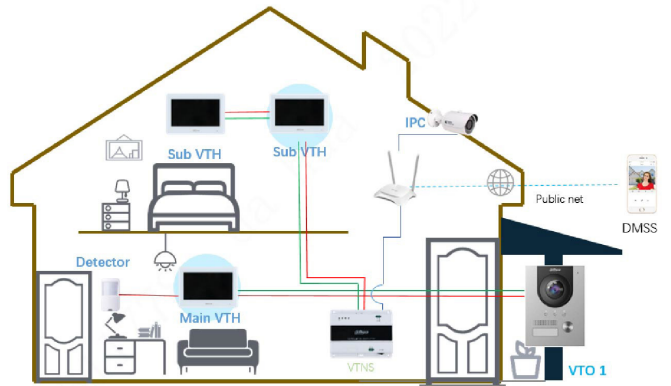

Operating Temperature	-10 °C to +55 °C (+14 °F to 131 °F)
Operating Humidity	10%-95% RH (non-condensing)
Operating Altitude	Beneath 3000 m (9842.52 ft)
Power Consumption	Standby ≤ 2 W; working ≤ 6 W
Net Weight	0.35 kg (0.78 lb)
Gross Weight	0.56 kg (1.23 lb)

Application