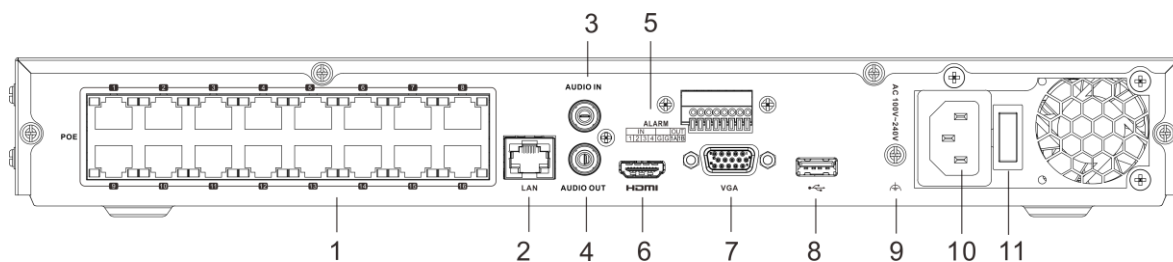

▪ **Physical Interface**

No.	Description	No.	Description
1	Network interfaces with PoE function	7	VGA interface
2	LAN network interface	8	USB interface
3	AUDIO IN	9	GND
4	AUDIO OUT	10	Power supply
5	ALARM IN and OUT	11	Power switch
6	HDMI interface		

▪ **Available Model**

DS-7616NXI-K2/16P(D)