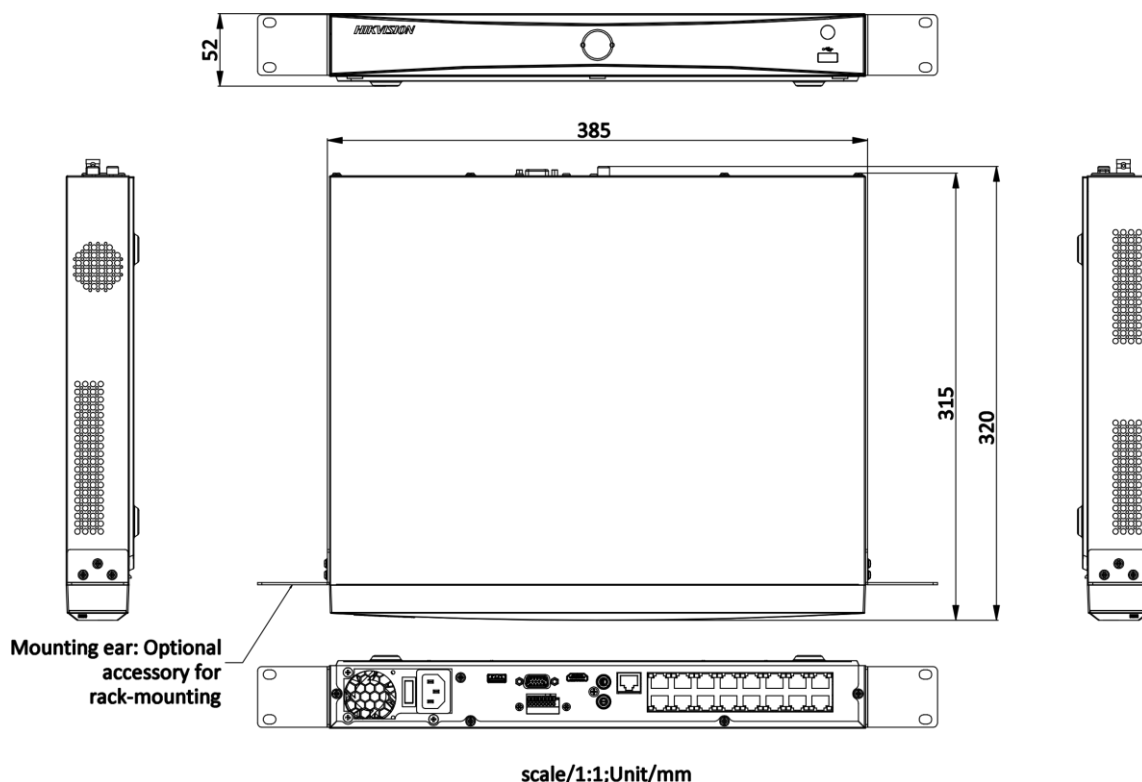

Compatible Browser	IE11, Chrome V57, Firefox V52, Safari V12, Edge V89, or above version
Network Protocol	TCP/IP, DHCP, IPv4, IPv6, DNS, DDNS, NTP, RTSP, SADP, SMTP, SNMP, NFS, iSCSI, ISUP, UPnP™, HTTP, HTTPS
Network Interface	1 RJ-45 10/100/1000 Mbps self-adaptive Ethernet interface
<b>PoE</b>	
Interface	16, RJ-45 10/100 Mbps self-adaptive Ethernet interface
Power	≤ 200 W
Standard	IEEE 802.3af/at
<b>Auxiliary Interface</b>	
SATA	2 SATA interfaces
Capacity	Up to 16 TB capacity for each HDD
USB Interface	Front panel: 1 × USB 2.0; Rear panel: 1 × USB 2.0
Alarm In/Out	4/1
<b>General</b>	
GUI Language	English, Russian, Bulgarian, Hungarian, Greek, German, Italian, Czech, Slovak, French, Polish, Dutch, Portuguese, Spanish, Romanian, Turkish, Japanese, Danish, Swedish Language, Norwegian, Finnish, Korean, Traditional Chinese, Thai, Estonian, Vietnamese, Croatian, Slovenian, Serbian, Latvian, Lithuanian, Uzbek, Kazakh, Arabic, Ukrainian, Kyrgyz, Brazilian Portuguese, Indonesian
Power Supply	100 to 240 VAC, 50 to 60 Hz
Consumption	≤ 15 W (without HDD and PoE off)
Working Temperature	-10 °C to 55 °C (14 °F to 131 °F)
Working Humidity	10% to 90%
Dimension (W × D × H)	385 mm × 315 mm × 52 mm (15.2" × 12.4" × 2.0")
Weight	≤ 3 kg (without HDD, 6.6 lb.)
<b>Certification</b>	
CE	EN 55032: 2015, EN 61000-3-2, EN 61000-3-3, EN 50130-4, EN 55035: 2017
Obtained Certification	CE, FCC, IC, CB, KC, UL, Rohs, Reach, WEEE, RCM, UKCA, LOA, BIS

▪ **Physical Interface**

No.	Description	No.	Description
1	Network interfaces with PoE function	7	VGA interface
2	LAN network interface	8	USB interface
3	AUDIO IN	9	GND
4	AUDIO OUT	10	Power supply
5	ALARM IN and OUT	11	Power switch
6	HDMI interface		

▪ **Available Model**

DS-7616NXI-K2/16P(D)

▪ **Dimension**

**Headquarters**

No.555 Qianmo Road, Binjiang District,  
Hangzhou 310051, China  
T +86-571-8807-5998  
www.hikvision.com

Follow us on social media to get the latest product and solution information.