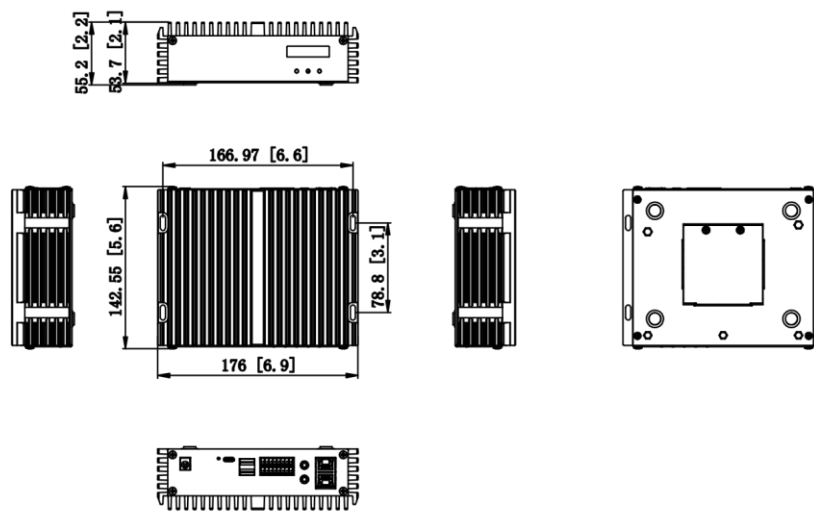

iDS-6704NXI-S/T DeepinMind NVS

- Intelligent analytics based on deep learning algorithm
- Up to 4-ch video stream perimeter protection powered by large model technology
- H.265+/H.265/H.264+/H.264 video formats
- Pre-installed 1TB SSD
- Better environmental adaptability (-30°C to 60°C)

▪ Specification

Perimeter Protection	
By NVR	4-ch, 6 MP (HD network camera, H.264/H.265) video analysis for human and vehicle recognition to reduce false alarm
Video and Audio	
IP Video Input	4-ch
Incoming Bandwidth	32 Mbps
Outgoing Bandwidth	128 Mbps
Audio Output	1-ch, RCA (Linear, 1 K Ω)
Two-Way Audio	1-ch, RCA (2.0 Vp-p, 1 K Ω , using the audio input)
Decoding	
Decoding Format	H.265+/H.265/H.264+/H.264
Recording Resolution	8MP/7MP/6MP/5MP/4MP/3MP/1080p/UXGA/720p/VGA/4CIF/DCIF/2CIF/CIF/QCIF
Network	
Remote Connection	128
Network Interface	2, RJ-45 10/100/1000 Mbps self-adaptive Ethernet interface
Network Protocol	TCP/IP, DHCP, IPv4, IPv6, DNS, DDNS, NTP, RTSP, SADP, SMTP, SNMP,ISUP, UPnP™, HTTP, HTTPS
API	ONVIF (profile S/G); SDK; ISAPI
Auxiliary Interface	
Serial Interface	1 RS-232 (Type-C)
Alarm In/Out	4/4
USB Interface	2 × USB 3.0
General	
Power Supply	48 VDC, 1.04A
Consumption	≤ 20 W
Working Temperature	-30 °C to 60 °C (-22 °F to 140 °F)
Working Humidity	10 to 90 %
Dimension (W × D × H)	176 × 143 × 55 mm (6.9 × 5.6 × 2.2 inch)
Weight	≤ 1kg (2.2 lb.)
Certification	
CE	EN 55032:2015, EN 61000-3-2, EN 61000-3-3, EN 50130-4
Obtained Certification	CE, CB, Rohs, Reach, WEEE, UKCA

▪ Dimension

Unit: mm [inch]

SCALE	1:1
-------	-----

Physical Interface

No.	Description	No.	Description
1	LAN network interfaces	5	RS-232 interface
2	Audio in and audio out	6	Reset button
3	Alarm in, alarm out, and RS-485	7	Power supply
4	USB 3.0 interfaces	8	GND