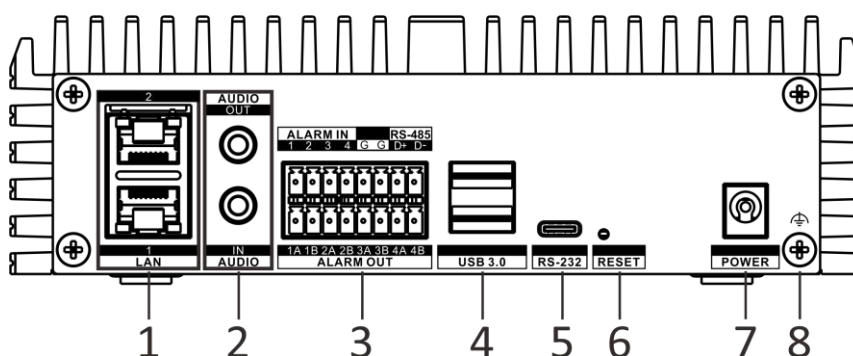

▪ Specification

Perimeter Protection	
By NVR	4-ch, 6 MP (HD network camera, H.264/H.265) video analysis for human and vehicle recognition to reduce false alarm
Video and Audio	
IP Video Input	4-ch
Incoming Bandwidth	32 Mbps
Outgoing Bandwidth	128 Mbps
Audio Output	1-ch, RCA (Linear, 1 K Ω)
Two-Way Audio	1-ch, RCA (2.0 Vp-p, 1 K Ω , using the audio input)
Decoding	
Decoding Format	H.265+/H.265/H.264+/H.264
Recording Resolution	8MP/7MP/6MP/5MP/4MP/3MP/1080p/UXGA/720p/VGA/4CIF/DCIF/2CIF/CIF/QCIF
Network	
Remote Connection	128
Network Interface	2, RJ-45 10/100/1000 Mbps self-adaptive Ethernet interface
Network Protocol	TCP/IP, DHCP, IPv4, IPv6, DNS, DDNS, NTP, RTSP, SADP, SMTP, SNMP,ISUP, UPnP™, HTTP, HTTPS
API	ONVIF (profile S/G); SDK; ISAPI
Auxiliary Interface	
Serial Interface	1 RS-232 (Type-C)
Alarm In/Out	4/4
USB Interface	2 × USB 3.0
General	
Power Supply	48 VDC, 1.04A
Consumption	≤ 20 W
Working Temperature	-30 °C to 60 °C (-22 °F to 140 °F)
Working Humidity	10 to 90 %
Dimension (W × D × H)	176 × 143 × 55 mm (6.9 × 5.6 × 2.2 inch)
Weight	≤ 1kg (2.2 lb.)
Certification	
CE	EN 55032:2015, EN 61000-3-2, EN 61000-3-3, EN 50130-4
Obtained Certification	CE, CB, Rohs, Reach, WEEE, UKCA

▪ Dimension

Unit: mm [inch]

SCALE	1:1
-------	-----

Physical Interface

No.	Description	No.	Description
1	LAN network interfaces	5	RS-232 interface
2	Audio in and audio out	6	Reset button
3	Alarm in, alarm out, and RS-485	7	Power supply
4	USB 3.0 interfaces	8	GND