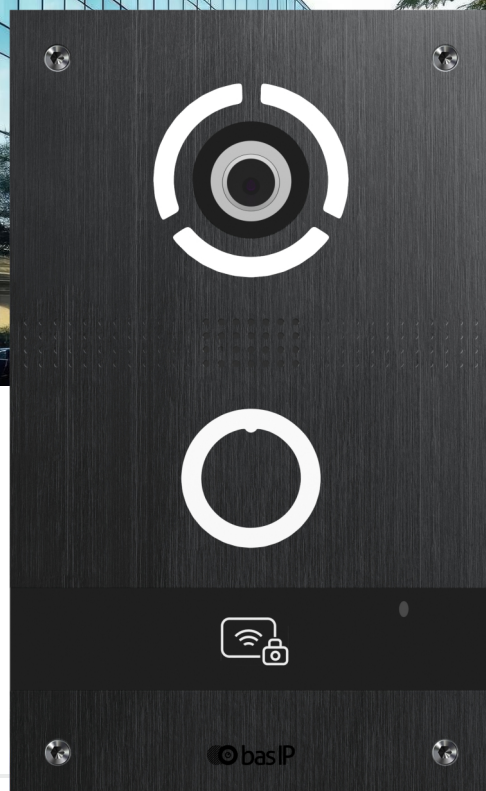

## ENTRANCE PANEL

### Description

The First Individual Entrance Panel With Face Recognition. All-metal milled aluminum body with an anodizing coating that emphasizes the natural beauty of the metal and gives the effect of a «live» surface. The design of the case takes into consideration modern trends.