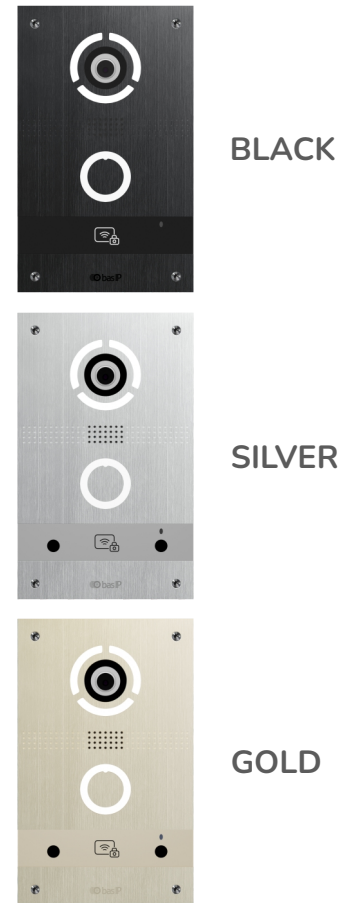

Functional capabilities

Interface	Multi-language graphical and WEB interface
Lock opening	By means of a monitor Face Recognition Identification By QR code By guest link By access card By license plates The BAS-IP Intercom app The BAS-IP Link app The BAS-IP UKEY app From API
Identifiers in the panel memory (QR codes, cards, key fobs, UKEY, access codes)	20 000
Face recognition identifications	10 000 faces
Integration with ACS	Wiegand
Built-in Wiegand output for card, key fob, and UKEY identifiers	26, 32, 34, 37, 40, 42, 56, 58, 64, 80 bits Built-in Multiplying Energy Booster for opening the electromechanical lock
Connection of the additional SH-12 module and its support	Wiegand input: from 6 to 128 bits inclusive Wiegand output for card, key fob, UKEY, QR, Face, and all other types of identifiers: from 26 to 128 bits inclusive.
Shortcut buttons	1 piezoelectric call button
Number of call melodies	4 polyphonic melodies, ability to customize melodies for different actions
Authentication	Separate password for settings, WEB – interface and RTSP stream
Additionally	Software Link support, SIP P2P, Built-in relay, Proximity sensor, Open API

Color variations