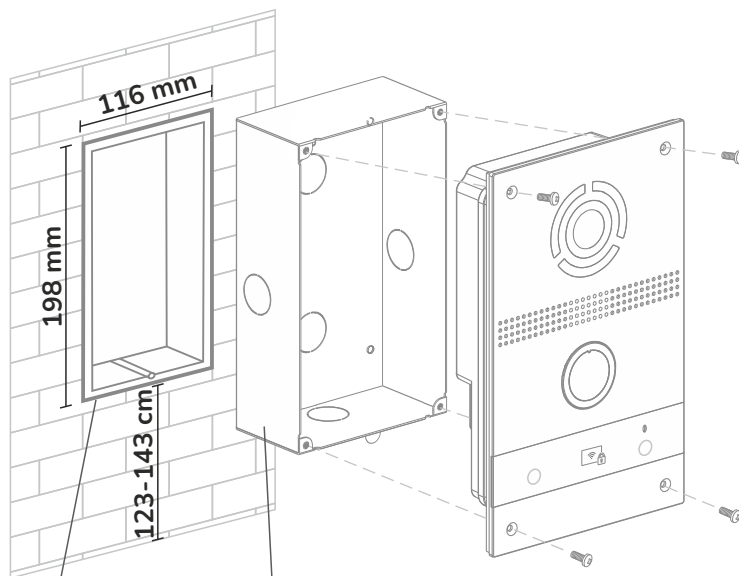

Flush mounting

Niche

Width: 20 mm
Depth: 58 mm

Flush Bracket

A hole for water flow.
Please do not close during installation.

Outdoor Panel

Surface mounting (with BR-AV8FBL)