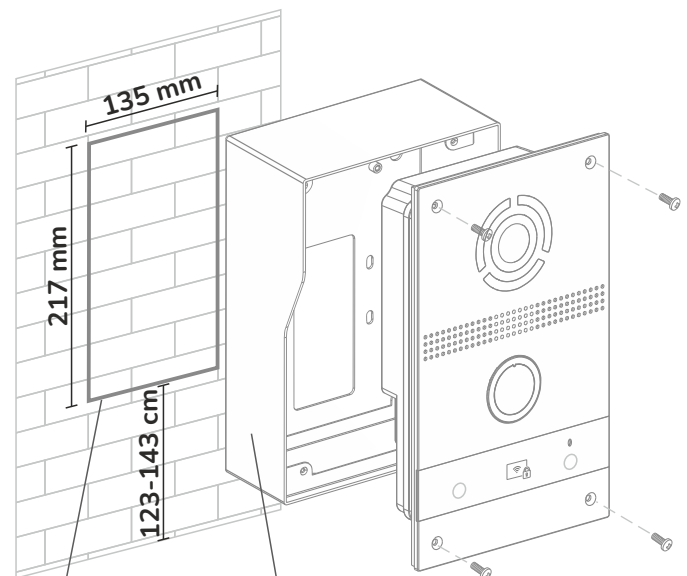

Mounting area

Surface Mount Bracket BR-AV8FBL is not included in the box and must be purchased separately

Surface Bracket with Sun & Rain Cover

Outdoor Panel