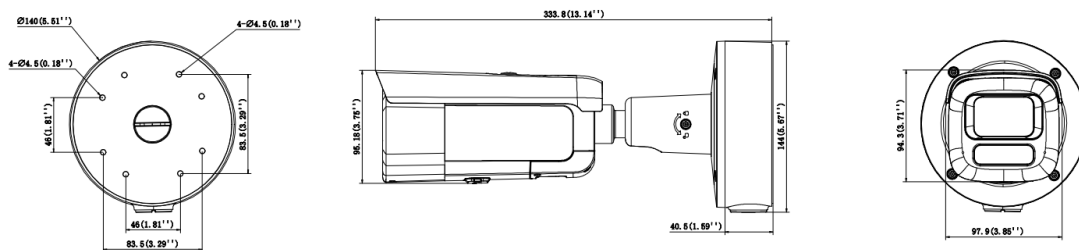

kilometers (1.24 miles) away from coastlines, as well as areas affected by acid rain.
No specific protection	Hikvision products at this level are equipped for use in areas where no specific anti-corrosion protection is needed.

▪ **Available Model**

- DS-2CD2646G2H-IZS2U/SL(2.8-12mm)
- DS-2CD2646G2H-IZS2U/SL(2.8-12mm)(Black)
- DS-2CD2646G2H-IZS2U/SRB(2.8-12mm)
- DS-2CD2646G2H-IZS2U/SRB(2.8-12mm)
- DS-2CD2646G2H-IZS2U/SRB(2.8-12mm)(Black)

▪ **Dimension**

Unit: mm(inch)

▪ **Accessory**

▪ **Optional**

DS-1475ZJ-SUS Vertical pole mount	DS-1476ZJ-SUS Corner mount	DS-1475ZJ-Y Vertical pole mount	DS-1476ZJ-Y Corner mount	DS-2251ZJ Others