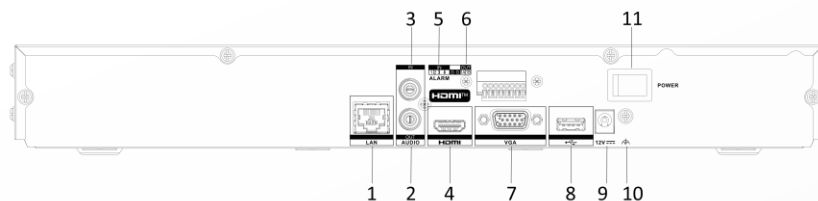

▪ Physical Interface

No.	Description	No.	Description
1	LAN interface	7	VGA interface
2	Audio output	8	USB interface
3	Audio input	9	12V power supply
4	HDMI interface	10	GND
5	Alarm in	11	Power switch
6	Alarm out