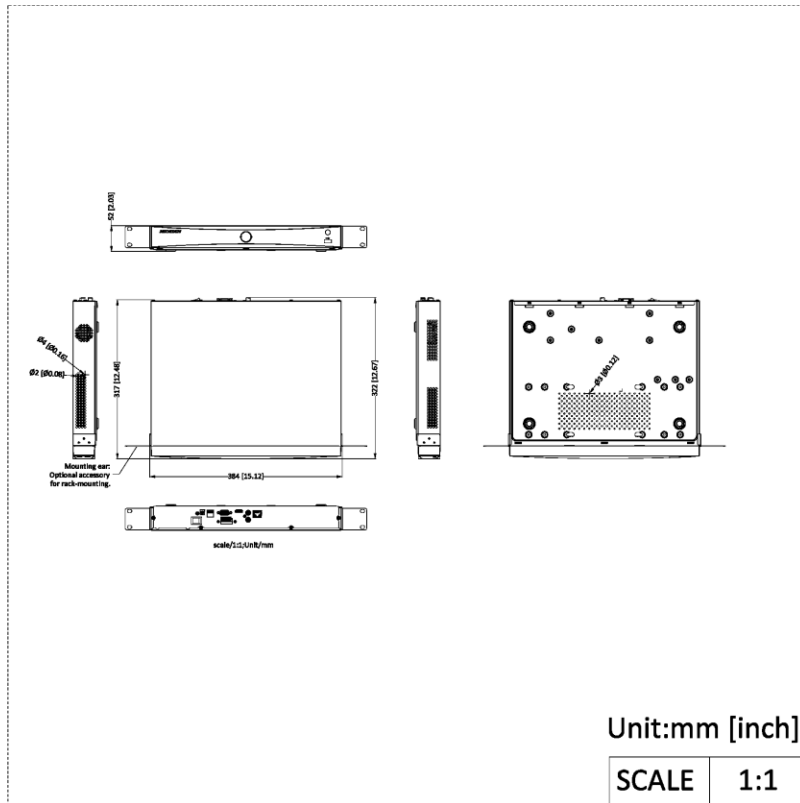

▪ **Available Model**

DS-7608NXI-K2/VPro(STD)

DS-7608NXI-K2/VPro(NEU)

▪ **Dimension**