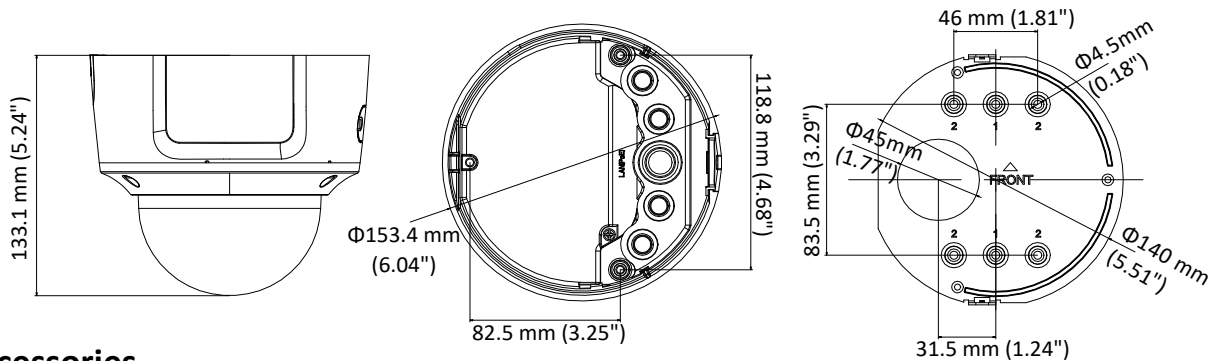

Dimensions

Accessories

DS-1475ZJ-SUS
Vertical Pole Mount

DS-1476ZJ-SUS
Corner Mount

Distributed by