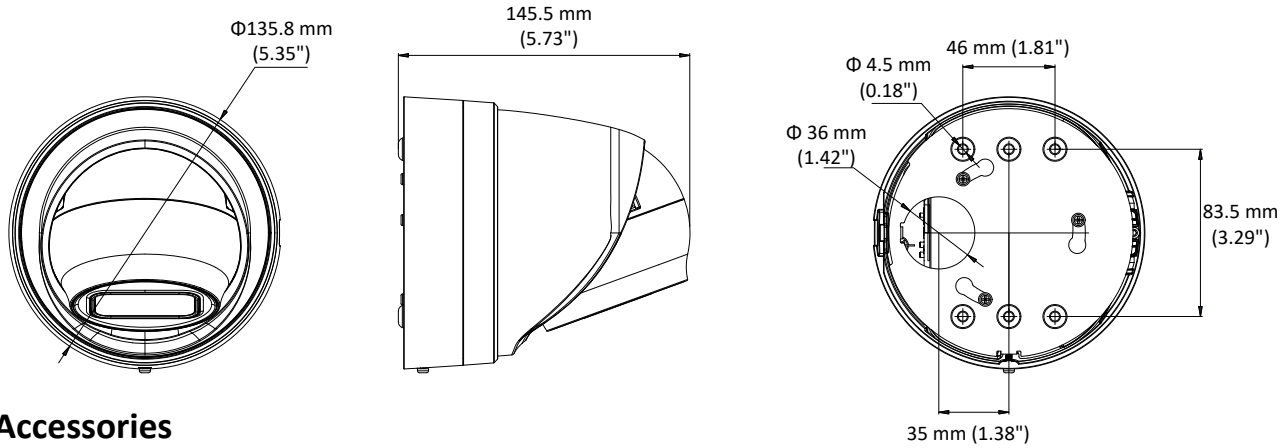

Available Model:

DS-2CD2H25FWD-IZS

Dimensions

Accessories