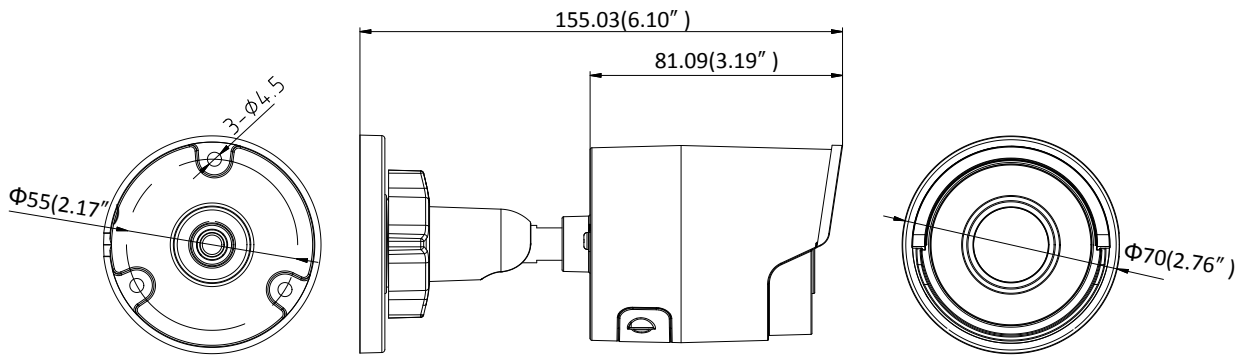

Dimensions

Unit: mm

Accessories

Distributed by