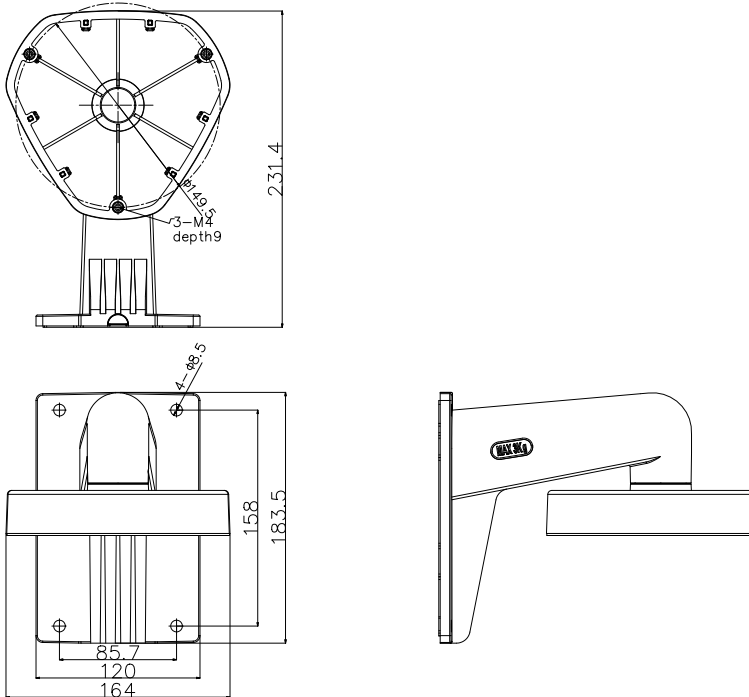

DS-1273ZJ-DM25

Wall Mounting Bracket for Dome Camera

Features

- Aluminum alloy material with surface spray treatment
- Waterproof design
- Design of cap is for convenient wiring

Dimension

Available Model

DS-1273ZJ-DM25

Parameters

| Model | DS-1273ZJ-DM25 |
|------------|------------------------------------|
| Parameters | Wall Mount Bracket for Dome Camera |
| Appearance | Hikvision White |
| Material | Aluminum Alloy |
| Dimension | 231.4×183.5×164mm |
| Weight | 870g |

Notes

- The bracket should be installed on flat wall
- Waterproof rubber is necessary for outdoor application
- The wall must be capable of supporting over 3 times as much as the total weight of the camera and the mount.
- The maximum load capacity of the bracket is 3KG