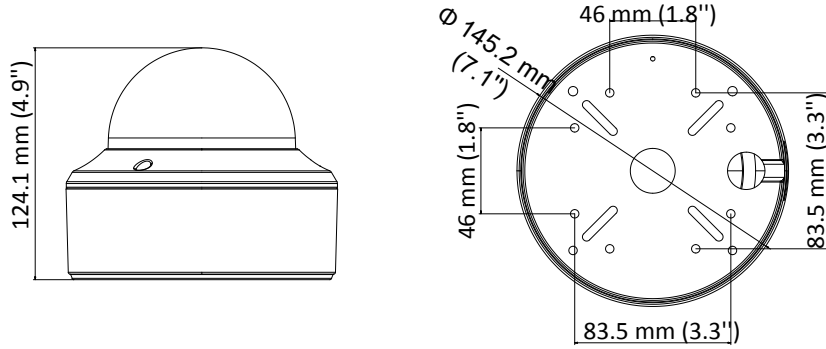

Order Models

DS-2CE59U8T-VPIT3Z, DS-2CE59U8T-AVPIT3Z

Dimension