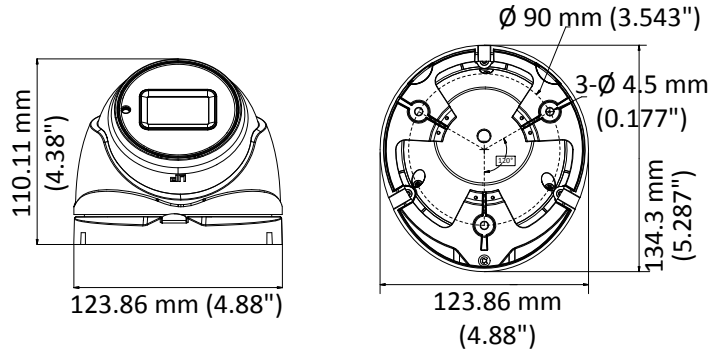

Order Models

DS-2CE56H5T-IT3ZE

Dimension