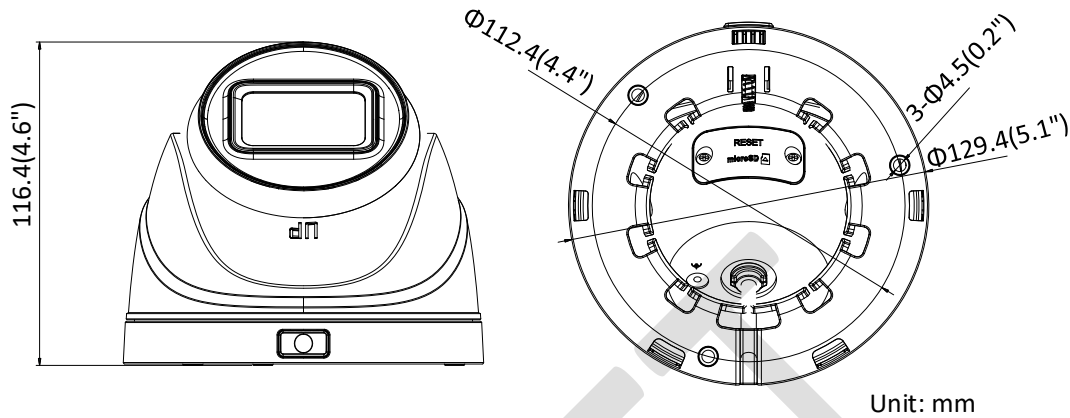

Available Model

HWI-T641H-Z(2.8 to 12 mm)

Dimensions

Accessories

Distributed by

HIKVISION®
HiWatch Series

Headquarters
No.555 Qianmo Road, Binjiang District,
Hangzhou 310051, China
T +86-571-8807-5998
overseasbusiness@hikvision.com

Hikvision USA
T +1-909-895-0400
sales.usa@hikvision.com

Hikvision Italy
T +39-0438-6902
info.it@hikvision.com

Hikvision Singapore
T +65-6684-4718
sg@hikvision.com

Hikvision Africa
T +27 (10) 0351172
sale.africa@hikvision.com

Hikvision Europe
T +31-23-55-42-770
info.eu@hikvision.com

Hikvision France
T +33(0)1-85-330-450
info.fr@hikvision.com

Hikvision Oceania
T +61-2-8599-4233
salesau@hikvision.com

Hikvision Hong Kong
T +852-2151-1761

Hikvision Middle East
T +971-4-8816086
salesme@hikvision.com

Hikvision Spain
T +34-91-737-16-55
info.es@hikvision.com

Hikvision Canada
T +1-909-895-0400
sales.usa@hikvision.com

Hikvision Russia
T +7-495-669-67-99
sateru@hikvision.com

Hikvision Poland
T +48-22-460-01-50
poland@hikvision.com

Hikvision Korea
T +82-31-731-8841
sales.korea@hikvision.com

Hikvision India
T +91-22-28469900
sales@pramahikvision.com

Hikvision UK
T +01628-902140
support.uk@hikvision.com

Hikvision Brazil
T +55 11 3318-0050
Latam.support@hikvision.com