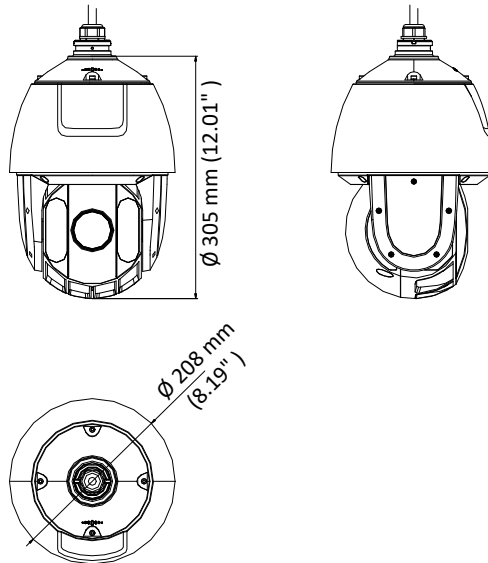

Order Model

DS-2AE5225TI-A(C)

Dimensions

Accessories

Swan-neck Mount
Distributed by

Headquarters

No.555 Qianmo Road, Binjiang District,
Hangzhou 310051, China
T +86-571-8807-5998
overseasbusiness@hikvision.com

Hikvision USA
T +1-909-895-0400
sales.usa@hikvision.com

Hikvision Italy
T +39-0438-6902
info.it@hikvision.com

Hikvision Singapore
T +65-6684-4718
sg@hikvision.com

Hikvision Europe
T +31-23-5542770
saleseuro@hikvision.com

Hikvision France
T +33(0)11-85-330-444
info.fr@hikvision.com

Hikvision Oceania
T +61-2-8599-4233
salesau@hikvision.com

Hikvision Middle East
T +971-4-8816086
salesme@hikvision.com

Hikvision Spain
T +34-91-737-16-55
info.es@hikvision.com

Hikvision Hong Kong
T +852-2151-1761

Hikvision Russia
T +7-495-669-67-99
saleru@hikvision.com

Hikvision Poland
T +48-22-460-01-50
poland@hikvision.com

Hikvision Canada
T +1-909-895-0400
sales.usa@hikvision.com

Hikvision India
T +91-22-28469900
sales@pramahikvision.com

Hikvision UK
T +44-1628-9021-4
support.uk@hikvision.com