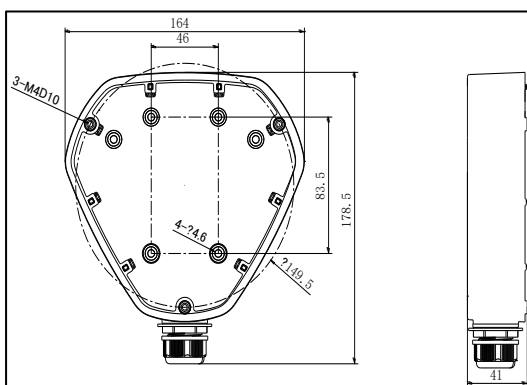

DS-1280ZJ-DM25

Junction Box for Dome Camera

Features:

- Aluminum alloy material with surface spray treatment
- Waterproof design
- Cable hole on bracket makes the feature better

Dimension:

Order Model:

DS-1280ZJ-DM25

Parameter:

Model	DS-1280ZJ-DM25
Parameters	Junction Box for Dome Camera
Appearance	Hikvision White
Material	Aluminum Alloy
Dimension	178.5×164×41mm
Weight	340g

Notice:

- The bracket should be installed on flat wall
- Waterproof rubber is necessary for outdoor application
- The wall must be capable of supporting over 3 times as much as the total weight of the camera and the mount.
- The maximum load capacity of the bracket is 4.5KG

Note: The actual dome camera may vary from the picture above.